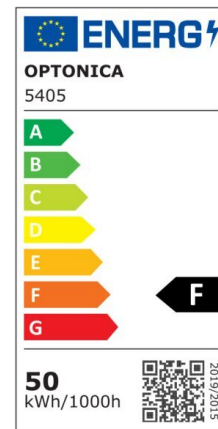

LED SMD Portable Floodlight 1600 Lm 3 m Cable

Power

50W

Light color

White
Light
(WH)

CE

RoHS

Technical specifications

Catalog number	5405
Beam angle	120°
Brand	Optonica
Product Code	FL50-A8
Cable	3 m

Color Code	860
Color Designation	White Light (WH)
Correlated Color Temperature	6000K
Energy Consumption	50 kWh/1000h
Energy Efficiency Label	F
Flux	4000 Lm
FLUX per watt	80 lm/W
Input voltage	AC220-240V
Instant On	0.1 s
IP	IP65
Items per box	4
Items per pack	1
Material	Aluminium
Life span	25000h
Lumen maintenance at end of service life	70%
EAN Code	3800156654051
Mercury Free	Yes
On/Off Cycles	100 000x
Operating Frequency	50-60Hz
Power	50W
Ra ≥	80
Size of package	335x80x350 mm
Size of product	254x345x337 mm
Temperature	-30°C / +50°C
Warranty	2 Years
Wattage Equivalent	267W