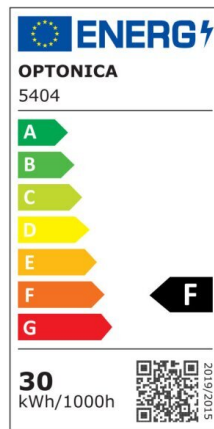

LED SMD Portable Floodlight 1600 Lm 3 m Cable

Power

50W

Light color

White
Light
(WH)

CE

RoHS

Technical specifications

Catalog number	5405
Beam angle	120°
Brand	Optonica
Product Code	FL50-A8
Cable	3 m

Color Code	860
Color Designation	White Light (WH)
Correlated Color Temperature	6000K
Energy Consumption	50 kWh/1000h
Energy Efficiency Label	F
Flux	4000 Lm
FLUX per watt	80 lm/W
Input voltage	AC220-240V
Instant On	0.1 s
IP	IP65
Items per box	4
Items per pack	1
Material	Aluminium
Life span	25000h
Lumen maintenance at end of service life	70%
EAN Code	3800156654051
Mercury Free	Yes
On/Off Cycles	100 000x
Operating Frequency	50-60Hz
Power	50W
Ra ≥	80
Size of package	335x80x350 mm
Size of product	254x345x337 mm
Temperature	-30°C / +50°C
Warranty	2 Years
Wattage Equivalent	267W