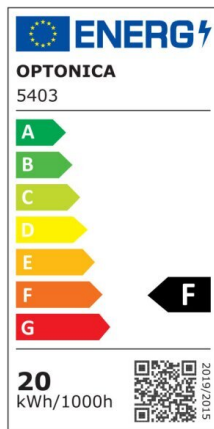

LED SMD Portable Floodlight 1600 Lm 3 m Cable

Power

50W

Light color

White
Light
(WH)

CE

RoHS

Technical specifications

Catalog number	5405
Beam angle	120°
Brand	Optonica
Product Code	FL50-A8
Cable	3 m

Color Code	860
Color Designation	White Light (WH)
Correlated Color Temperature	6000K
Energy Consumption	50 kWh/1000h
Energy Efficiency Label	F
Flux	4000 Lm
FLUX per watt	80 lm/W
Input voltage	AC220-240V
Instant On	0.1 s
IP	IP65
Items per box	4
Items per pack	1
Material	Aluminium
Life span	25000h
Lumen maintenance at end of service life	70%
EAN Code	3800156654051
Mercury Free	Yes
On/Off Cycles	100 000x
Operating Frequency	50-60Hz
Power	50W
Ra ≥	80
Size of package	335x80x350 mm
Size of product	254x345x337 mm
Temperature	-30°C / +50°C
Warranty	2 Years
Wattage Equivalent	267W