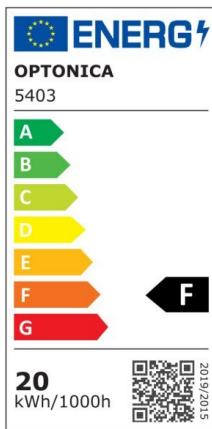

LED SMD Portable Floodlight 1600 Lm 3 m Cable

Power

30W

Light color

White
Light
(WH)

CE

RoHS

Technical specifications

Catalog number	5404
Beam angle	120°
Brand	Optonica
Product Code	FL30-A8
Cable	3 m

Color Code	860
Color Designation	White Light (WH)
Correlated Color Temperature	6000K
Energy Consumption	30 kWh/1000h
Energy Efficiency Label	F
Flux	2400 Lm
FLUX per watt	80 lm/W
Input voltage	AC220-240V
Instant On	0.1 s
IP	IP65
Items per box	4
Items per pack	1
Material	Aluminium
Life span	25000h
Lumen maintenance at end of service life	70%
EAN Code	3800156654044
Mercury Free	Yes
On/Off Cycles	100 000x
Operating Frequency	50-60Hz
Power	30W
Ra ≥	80
Size of package	290x75x315 mm
Size of product	214x292x296 mm
Temperature	-30°C / +50°C
Warranty	2 Years
Wattage Equivalent	160W
Weight of Product	1.700 kg