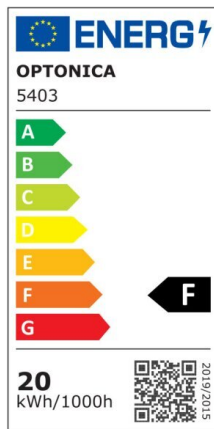

LED SMD Portable Floodlight 1600 Lm 3 m Cable

Power

30W

Light color

White
Light
(WH)

CE

RoHS

Technical specifications

Catalog number	5404
Beam angle	120°
Brand	Optonica
Product Code	FL30-A8
Cable	3 m

Color Code	860
Color Designation	White Light (WH)
Correlated Color Temperature	6000K
Energy Consumption	30 kWh/1000h
Energy Efficiency Label	F
Flux	2400 Lm
FLUX per watt	80 lm/W
Input voltage	AC220-240V
Instant On	0.1 s
IP	IP65
Items per box	4
Items per pack	1
Material	Aluminium
Life span	25000h
Lumen maintenance at end of service life	70%
EAN Code	3800156654044
On/Off Cycles	25 000x
Operating Frequency	50-60Hz
Power	30W
Ra ≥	80
Size of package	290x75x315 mm
Size of product	214x292x296 mm
Temperature	-30°C / +50°C
Warranty	2 Years
Wattage Equivalent	160W
Weight of Product	1.700 kg