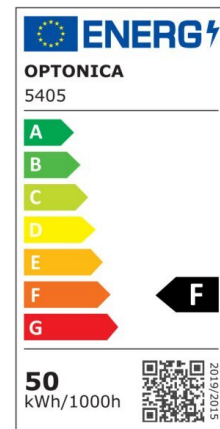

LED SMD Portable Floodlight 1600 Lm 3 m Cable

Power

30W

Light color

White
Light
(WH)

CE

RoHS

Technical specifications

Catalog number	5404
Beam angle	120°
Brand	Optonica
Product Code	FL30-A8
Cable	3 m

Color Code	860
Color Designation	White Light (WH)
Correlated Color Temperature	6000K
Energy Consumption	30 kWh/1000h
Energy Efficiency Label	F
Flux	2400 Lm
FLUX per watt	80 lm/W
Input voltage	AC220-240V
Instant On	0.1 s
IP	IP65
Items per box	4
Items per pack	1
Material	Aluminium
Life span	25000h
Lumen maintenance at end of service life	70%
EAN Code	3800156654044
Mercury Free	Yes
On/Off Cycles	100 000x
Operating Frequency	50-60Hz
Power	30W
Ra ≥	80
Size of package	290x75x315 mm
Size of product	214x292x296 mm
Temperature	-30°C / +50°C
Warranty	2 Years
Wattage Equivalent	160W
Weight of Product	1.700 kg