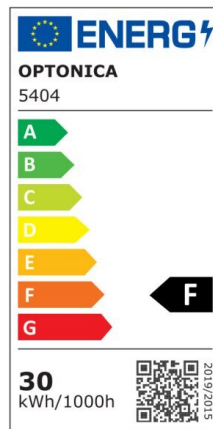

LED SMD Portable Floodlight 1600 Lm 3 m Cable

Power

30W

Light color

White
Light
(WH)

CE

RoHS

Technical specifications

Catalog number	5404
Beam angle	120°
Brand	Optonica
Product Code	FL30-A8
Cable	3 m

Color Code	860
Color Designation	White Light (WH)
Correlated Color Temperature	6000K
Energy Consumption	30 kWh/1000h
Energy Efficiency Label	F
Flux	2400 Lm
FLUX per watt	80 lm/W
Input voltage	AC220-240V
Instant On	0.1 s
IP	IP65
Items per box	4
Items per pack	1
Material	Aluminium
Life span	25000h
Lumen maintenance at end of service life	70%
EAN Code	3800156654044
On/Off Cycles	25 000x
Operating Frequency	50-60Hz
Power	30W
Ra ≥	80
Size of package	290x75x315 mm
Size of product	214x292x296 mm
Temperature	-30°C / +50°C
Warranty	2 Years
Wattage Equivalent	160W
Weight of Product	1.700 kg