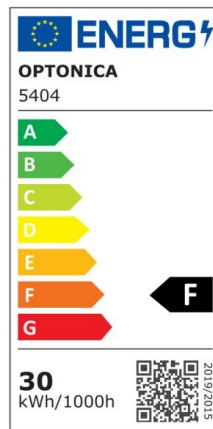

LED SMD Portable Floodlight 1600 Lm 3 m Cable

Power

30W

Light color

White
Light
(WH)

CE

RoHS

Technical specifications

Catalog number	5404
Beam angle	120°
Brand	Optonica
Product Code	FL30-A8
Cable	3 m

Color Code	860
Color Designation	White Light (WH)
Correlated Color Temperature	6000K
Energy Consumption	30 kWh/1000h
Energy Efficiency Label	F
Flux	2400 Lm
FLUX per watt	80 lm/W
Input voltage	AC220-240V
Instant On	0.1 s
IP	IP65
Items per box	4
Items per pack	1
Material	Aluminium
Life span	25000h
Lumen maintenance at end of service life	70%
EAN Code	3800156654044
Mercury Free	Yes
On/Off Cycles	100 000x
Operating Frequency	50-60Hz
Power	30W
Ra ≥	80
Size of package	290x75x315 mm
Size of product	214x292x296 mm
Temperature	-30°C / +50°C
Warranty	2 Years
Wattage Equivalent	160W
Weight of Product	1.700 kg