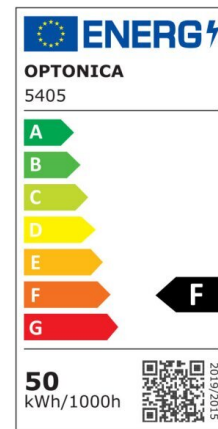

LED SMD Portable Floodlight 1600 Lm 3 m Cable

Power

30W

Light color

White
Light
(WH)

CE

RoHS

Technical specifications

Catalog number	5404
Beam angle	120°
Brand	Optonica
Product Code	FL30-A8
Cable	3 m

Color Code	860
Color Designation	White Light (WH)
Correlated Color Temperature	6000K
Energy Consumption	30 kWh/1000h
Energy Efficiency Label	F
Flux	2400 Lm
FLUX per watt	80 lm/W
Input voltage	AC220-240V
Instant On	0.1 s
IP	IP65
Items per box	4
Items per pack	1
Material	Aluminium
Life span	25000h
Lumen maintenance at end of service life	70%
EAN Code	3800156654044
On/Off Cycles	25 000x
Operating Frequency	50-60Hz
Power	30W
Ra ≥	80
Size of package	290x75x315 mm
Size of product	214x292x296 mm
Temperature	-30°C / +50°C
Warranty	2 Years
Wattage Equivalent	160W
Weight of Product	1.700 kg