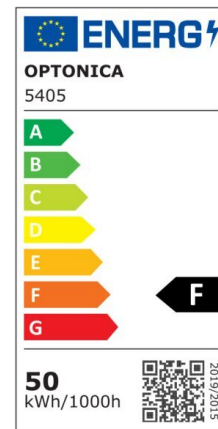

LED SMD Portable Floodlight 1600 Lm 3 m Cable

Power

20W

Light color

White
Light
(WH)

CE

RoHS

Technical specifications

Catalog number	5403
Beam angle	120°
Brand	Optonica
Product Code	FL20-A8
Cable	3 m

Color Code	860
Color Designation	White Light (WH)
Correlated Color Temperature	6000K
Energy Consumption	20 kWh/1000h
EAN Code	3800156654037
Energy Efficiency Label	F
Flux	1600 Lm
FLUX per watt	80 lm/W
Input voltage	AC220-240V
Instant On	0.1 s
IP	IP65
Items per box	8
Items per pack	1
Life span	25000h
Lumen maintenance at end of service life	70%
Material	Aluminium
On/Off Cycles	25 000x
Operating Frequency	50-60Hz
Power	20W
Ra ≥	80
Size of package	255x75x260 mm
Size of product	174x249x252 mm
Temperature	-30°C / +50°C
Warranty	2 Years
Wattage Equivalent	107W
Weight of Product	1.350 kg