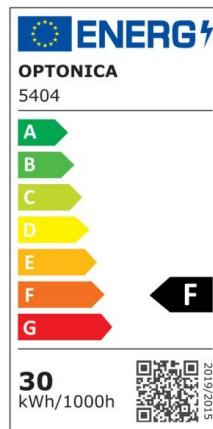

LED SMD Portable Floodlight 1600 Lm 3 m Cable

Power

20W

Light color

White
Light
(WH)

CE

RoHS

Technical specifications

Catalog number	5403
Beam angle	120°
Brand	Optonica
Product Code	FL20-A8
Cable	3 m

Color Code	860
Color Designation	White Light (WH)
Correlated Color Temperature	6000K
Energy Consumption	20 kWh/1000h
EAN Code	3800156654037
Energy Efficiency Label	F
Flux	1600 Lm
FLUX per watt	80 lm/W
Input voltage	AC220-240V
Instant On	0.1 s
IP	IP65
Items per box	8
Items per pack	1
Life span	25000h
Lumen maintenance at end of service life	70%
Material	Aluminium
On/Off Cycles	25 000x
Operating Frequency	50-60Hz
Power	20W
Ra ≥	80
Size of package	255x75x260 mm
Size of product	174x249x252 mm
Temperature	-30°C / +50°C
Warranty	2 Years
Wattage Equivalent	107W
Weight of Product	1.350 kg