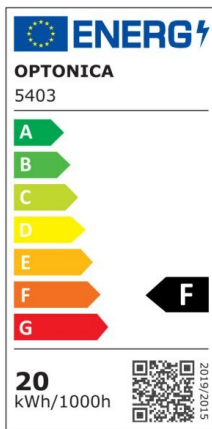

LED SMD Portable Floodlight 1600 Lm 3 m Cable

Power

20W

Light color

White
Light
(WH)

CE

RoHS

Technical specifications

Catalog number	5403
Beam angle	120°
Brand	Optonica
Product Code	FL20-A8
Cable	3 m

Color Code	860
Color Designation	White Light (WH)
Correlated Color Temperature	6000K
Energy Consumption	20 kWh/1000h
EAN Code	3800156654037
Energy Efficiency Label	F
Flux	1600 Lm
FLUX per watt	80 lm/W
Input voltage	AC220-240V
Instant On	0.1 s
IP	IP65
Items per box	8
Items per pack	1
Life span	25000h
Lumen maintenance at end of service life	70%
Material	Aluminium
On/Off Cycles	25 000x
Operating Frequency	50-60Hz
Power	20W
Ra ≥	80
Size of package	255x75x260 mm
Size of product	174x249x252 mm
Temperature	-30°C / +50°C
Warranty	2 Years
Wattage Equivalent	107W
Weight of Product	1.350 kg