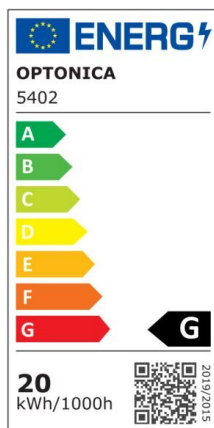

LED Portable Rechargeable Floodlight 1200 Lm IP44

Power

20W

Light color

White
Light
(WH)

CE

RoHS

Technical specifications

Catalog number	5402
Beam angle	120°
Brand	Optonica
Product Code	FL20-A8
Color Code	860

Color Designation	White Light (WH)
Correlated Color Temperature	6000K
EAN Code	3800156654020
Energy Consumption	20 kWh/1000h
Energy Efficiency Label	G
Flux	1200 Lm
FLUX per watt	60 lm/W
Input voltage	AC220-240V
Instant On	0.1 s
IP	IP44
Items per box	10
Items per pack	1
LED Type	SMD
Life span	25000h
Lumen maintenance at end of service life	70%
Material	Aluminium
On/Off Cycles	25 000x
Operating Frequency	50-60Hz
Power	20W
Ra ≥	80
Size of package	170x80x210 mm
Size of product	156x163x250 mm
Temperature	-30°C / +50°C
Wattage Equivalent	80W
Working Current	2 h
Warranty	2 Years
Weight of Product	800 gr.
Working time	2 Hours
Charging Time	4 Hours