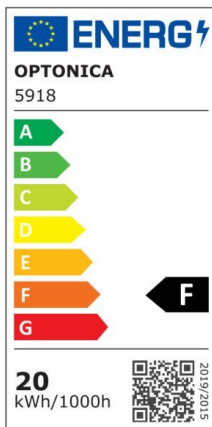

LED SMD Floodlight Black City Line

Power

100W

Light color

Neutral White (NW)

Technical specifications

Catalog number	5928
Beam angle	120°
Brand	Optonica
Product Code	FL100-B1
Color Code	845
Color Designation	Neutral White (NW)
Correlated Color Temperature	4500K
EAN Code	3800156659285
Energy Consumption	100 kWh/1000h
Energy Efficiency Label	F
Flux	8000 Lm
FLUX per watt	80 lm/W
Input voltage	AC220-265V
Instant On	0.1 s

IP	65
Items per box	10
Items per pack	1
Life span	25000h
Lumen maintenance at end of service life	70%
Material	Aluminium
Mercury Free	Yes
On/Off Cycles	100 000x
Operating Frequency	50-60Hz
Power	100W
Ra ≥	80
Size of package	297X37X242 mm
Size of product	287x232x32 mm
Temperature	-20°C/ +50°C
Warranty	2 Years
Wattage Equivalent	533W