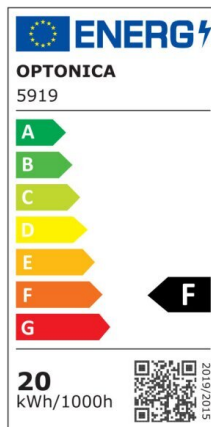

LED SMD Floodlight Black City Line

Power

100W

Light color

Neutral White (NW)

Technical specifications

Catalog number	5928
Beam angle	120°
Brand	Optonica
Product Code	FL100-B1
Color Code	845
Color Designation	Neutral White (NW)
Correlated Color Temperature	4500K
EAN Code	3800156659285
Energy Consumption	100 kWh/1000h
Energy Efficiency Label	F
Flux	8000 Lm
FLUX per watt	80 lm/W
Input voltage	AC220-265V
Instant On	0.1 s

IP	65
Items per box	10
Items per pack	1
Life span	25000h
Lumen maintenance at end of service life	70%
Material	Aluminium
Mercury Free	Yes
On/Off Cycles	100 000x
Operating Frequency	50-60Hz
Power	100W
Ra ≥	80
Size of package	297X37X242 mm
Size of product	287x232x32 mm
Temperature	-20°C/ +50°C
Warranty	2 Years
Wattage Equivalent	533W