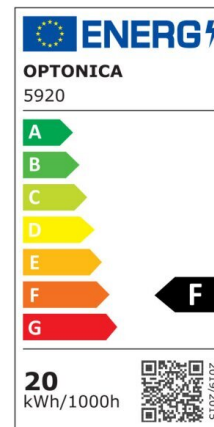

LED SMD Floodlight Black City Line

Power

100W

Light color

Neutral White (NW)

Technical specifications

Catalog number	5928
Beam angle	120°
Brand	Optonica
Product Code	FL100-B1
Color Code	845
Color Designation	Neutral White (NW)
Correlated Color Temperature	4500K
EAN Code	3800156659285
Energy Consumption	100 kWh/1000h
Energy Efficiency Label	F
Flux	8000 Lm
FLUX per watt	80 lm/W
Input voltage	AC220-265V
Instant On	0.1 s

IP	65
Items per box	10
Items per pack	1
Life span	25000h
Lumen maintenance at end of service life	70%
Material	Aluminium
Mercury Free	Yes
On/Off Cycles	100 000x
Operating Frequency	50-60Hz
Power	100W
Ra ≥	80
Size of package	297X37X242 mm
Size of product	287x232x32 mm
Temperature	-20°C/ +50°C
Warranty	2 Years
Wattage Equivalent	533W