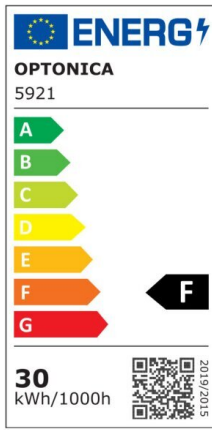

LED SMD Floodlight Black City Line

Power

100W

Light color

Neutral White (NW)

Technical specifications

Catalog number	5928
Beam angle	120°
Brand	Optonica
Product Code	FL100-B1
Color Code	845
Color Designation	Neutral White (NW)
Correlated Color Temperature	4500K
EAN Code	3800156659285
Energy Consumption	100 kWh/1000h
Energy Efficiency Label	F
Flux	8000 Lm
FLUX per watt	80 lm/W
Input voltage	AC220-265V
Instant On	0.1 s

IP	65
Items per box	10
Items per pack	1
Life span	25000h
Lumen maintenance at end of service life	70%
Material	Aluminium
Mercury Free	Yes
On/Off Cycles	100 000x
Operating Frequency	50-60Hz
Power	100W
Ra ≥	80
Size of package	297X37X242 mm
Size of product	287x232x32 mm
Temperature	-20°C/ +50°C
Warranty	2 Years
Wattage Equivalent	533W