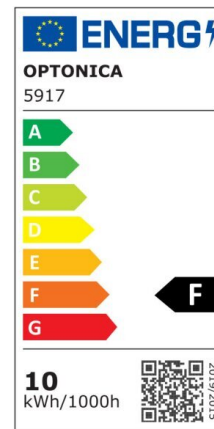

LED SMD Floodlight Black City Line

Power

100W

Light color

Neutral White (NW)

Technical specifications

Catalog number	5928
Beam angle	120°
Brand	Optonica
Product Code	FL100-B1
Color Code	845
Color Designation	Neutral White (NW)
Correlated Color Temperature	4500K
EAN Code	3800156659285
Energy Consumption	100 kWh/1000h
Energy Efficiency Label	F
Flux	8000 Lm
FLUX per watt	80 lm/W
Input voltage	AC220-265V
Instant On	0.1 s

IP	65
Items per box	10
Items per pack	1
Life span	25000h
Lumen maintenance at end of service life	70%
Material	Aluminium
Mercury Free	Yes
On/Off Cycles	100 000x
Operating Frequency	50-60Hz
Power	100W
Ra ≥	80
Size of package	297X37X242 mm
Size of product	287x232x32 mm
Temperature	-20°C/ +50°C
Warranty	2 Years
Wattage Equivalent	533W