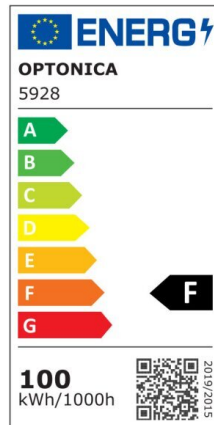

LED SMD Floodlight Black City Line

Power

100W

Light color

Neutral White (NW)

Technical specifications

Catalog number	5928
Beam angle	120°
Brand	Optonica
Product Code	FL100-B1
Color Code	845
Color Designation	Neutral White (NW)
Correlated Color Temperature	4500K
EAN Code	3800156659285
Energy Consumption	100 kWh/1000h
Energy Efficiency Label	F
Flux	8000 Lm
FLUX per watt	80 lm/W
Input voltage	AC220-265V
Instant On	0.1 s

IP	65
Items per box	10
Items per pack	1
Life span	25000h
Lumen maintenance at end of service life	70%
Material	Aluminium
Mercury Free	Yes
On/Off Cycles	100 000x
Operating Frequency	50-60Hz
Power	100W
Ra ≥	80
Size of package	297X37X242 mm
Size of product	287x232x32 mm
Temperature	-20°C/ +50°C
Warranty	2 Years
Wattage Equivalent	533W