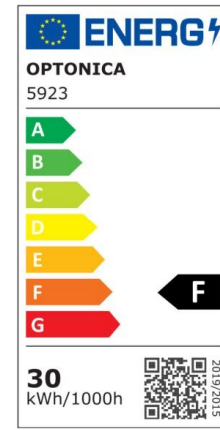

LED SMD Floodlight Black City Line

Power

100W

Light color

Neutral White (NW)

Technical specifications

Catalog number	5928
Beam angle	120°
Brand	Optonica
Product Code	FL100-B1
Color Code	845
Color Designation	Neutral White (NW)
Correlated Color Temperature	4500K
EAN Code	3800156659285
Energy Consumption	100 kWh/1000h
Energy Efficiency Label	F
Flux	8000 Lm
FLUX per watt	80 lm/W
Input voltage	AC220-265V
Instant On	0.1 s

IP	65
Items per box	10
Items per pack	1
Life span	25000h
Lumen maintenance at end of service life	70%
Material	Aluminium
Mercury Free	Yes
On/Off Cycles	100 000x
Operating Frequency	50-60Hz
Power	100W
Ra ≥	80
Size of package	297X37X242 mm
Size of product	287x232x32 mm
Temperature	-20°C/ +50°C
Warranty	2 Years
Wattage Equivalent	533W