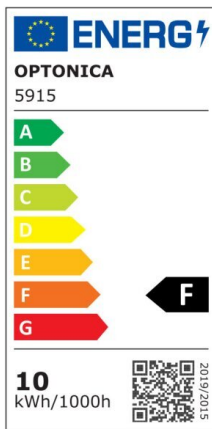

LED SMD Floodlight Black City Line

Power

100W

Light color

Neutral White (NW)

Technical specifications

Catalog number	5928
Beam angle	120°
Brand	Optonica
Product Code	FL100-B1
Color Code	845
Color Designation	Neutral White (NW)
Correlated Color Temperature	4500K
EAN Code	3800156659285
Energy Consumption	100 kWh/1000h
Energy Efficiency Label	F
Flux	8000 Lm
FLUX per watt	80 lm/W
Input voltage	AC220-265V
Instant On	0.1 s

IP	65
Items per box	10
Items per pack	1
Life span	25000h
Lumen maintenance at end of service life	70%
Material	Aluminium
Mercury Free	Yes
On/Off Cycles	100 000x
Operating Frequency	50-60Hz
Power	100W
Ra ≥	80
Size of package	297X37X242 mm
Size of product	287x232x32 mm
Temperature	-20°C/ +50°C
Warranty	2 Years
Wattage Equivalent	533W