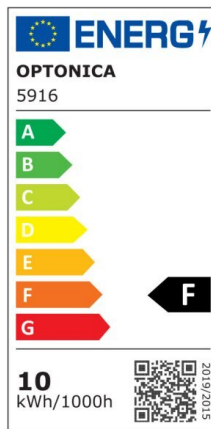

LED SMD Floodlight Black City Line

Power

100W

Light color

Neutral White (NW)

Technical specifications

Catalog number	5928
Beam angle	120°
Brand	Optonica
Product Code	FL100-B1
Color Code	845
Color Designation	Neutral White (NW)
Correlated Color Temperature	4500K
EAN Code	3800156659285
Energy Consumption	100 kWh/1000h
Energy Efficiency Label	F
Flux	8000 Lm
FLUX per watt	80 lm/W
Input voltage	AC220-265V
Instant On	0.1 s

IP	65
Items per box	10
Items per pack	1
Life span	25000h
Lumen maintenance at end of service life	70%
Material	Aluminium
Mercury Free	Yes
On/Off Cycles	100 000x
Operating Frequency	50-60Hz
Power	100W
Ra ≥	80
Size of package	297X37X242 mm
Size of product	287x232x32 mm
Temperature	-20°C/ +50°C
Warranty	2 Years
Wattage Equivalent	533W