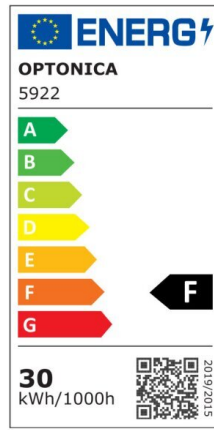

LED SMD Floodlight Black City Line

Power

100W

Light color

Neutral White (NW)

Technical specifications

Catalog number	5928
Beam angle	120°
Brand	Optonica
Product Code	FL100-B1
Color Code	845
Color Designation	Neutral White (NW)
Correlated Color Temperature	4500K
EAN Code	3800156659285
Energy Consumption	100 kWh/1000h
Energy Efficiency Label	F
Flux	8000 Lm
FLUX per watt	80 lm/W
Input voltage	AC220-265V
Instant On	0.1 s

IP	65
Items per box	10
Items per pack	1
Life span	25000h
Lumen maintenance at end of service life	70%
Material	Aluminium
Mercury Free	Yes
On/Off Cycles	100 000x
Operating Frequency	50-60Hz
Power	100W
Ra ≥	80
Size of package	297X37X242 mm
Size of product	287x232x32 mm
Temperature	-20°C/ +50°C
Warranty	2 Years
Wattage Equivalent	533W