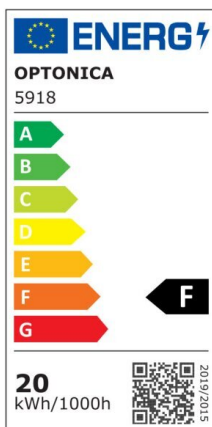

LED SMD Floodlight Black City Line

Power

50W

Light color

Neutral White (NW)

Technical specifications

Catalog number	5925
Beam angle	120°
Brand	Optonica
Product Code	FL50-B1
Color Code	845
Color Designation	Neutral White (NW)
Correlated Color Temperature	4500K
EAN Code	3800156659254
Energy Consumption	50 kWh/1000h
Energy Efficiency Label	F
Flux	4000 Lm
FLUX per watt	80 lm/W
Input voltage	AC220-265V
Instant On	0.1 s

IP	65
Items per box	20
Items per pack	1
Life span	25000h
Lumen maintenance at end of service life	70%
Material	Aluminium
Mercury Free	Yes
On/Off Cycles	100 000x
Operating Frequency	50-60Hz
Power	50W
Ra ≥	80
Size of package	222X31X188 mm
Size of product	217x185x26 mm
Temperature	-20°C/ +50°C
Warranty	2 Years
Wattage Equivalent	267W
Weight of Product	640 gr.