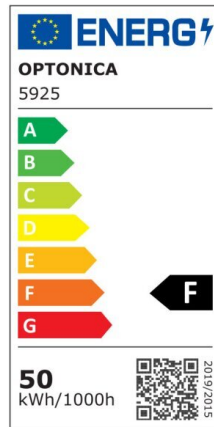

LED SMD Floodlight Black City Line

Power

50W

Light color

Neutral White (NW)

Technical specifications

Catalog number	5925
Beam angle	120°
Brand	Optonica
Product Code	FL50-B1
Color Code	845
Color Designation	Neutral White (NW)
Correlated Color Temperature	4500K
EAN Code	3800156659254
Energy Consumption	50 kWh/1000h
Energy Efficiency Label	F
Flux	4000 Lm
FLUX per watt	80 lm/W
Input voltage	AC220-265V
Instant On	0.1 s

IP	65
Items per box	20
Items per pack	1
Life span	25000h
Lumen maintenance at end of service life	70%
Material	Aluminium
Mercury Free	Yes
On/Off Cycles	100 000x
Operating Frequency	50-60Hz
Power	50W
Ra ≥	80
Size of package	222X31X188 mm
Size of product	217x185x26 mm
Temperature	-20°C/ +50°C
Warranty	2 Years
Wattage Equivalent	267W
Weight of Product	640 gr.