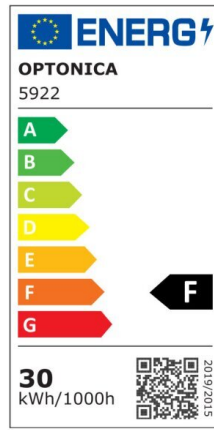

LED SMD Floodlight Black City Line

Power

50W

Light color

Neutral White (NW)

Technical specifications

Catalog number	5925
Beam angle	120°
Brand	Optonica
Product Code	FL50-B1
Color Code	845
Color Designation	Neutral White (NW)
Correlated Color Temperature	4500K
EAN Code	3800156659254
Energy Consumption	50 kWh/1000h
Energy Efficiency Label	F
Flux	4000 Lm
FLUX per watt	80 lm/W
Input voltage	AC220-265V
Instant On	0.1 s

IP	65
Items per box	20
Items per pack	1
Life span	25000h
Lumen maintenance at end of service life	70%
Material	Aluminium
Mercury Free	Yes
On/Off Cycles	100 000x
Operating Frequency	50-60Hz
Power	50W
Ra ≥	80
Size of package	222X31X188 mm
Size of product	217x185x26 mm
Temperature	-20°C/ +50°C
Warranty	2 Years
Wattage Equivalent	267W
Weight of Product	640 gr.