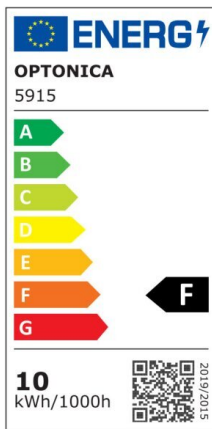

LED SMD Floodlight Black City Line

Power

50W

Light color

Neutral White (NW)

Technical specifications

Catalog number	5925
Beam angle	120°
Brand	Optonica
Product Code	FL50-B1
Color Code	845
Color Designation	Neutral White (NW)
Correlated Color Temperature	4500K
EAN Code	3800156659254
Energy Consumption	50 kWh/1000h
Energy Efficiency Label	F
Flux	4000 Lm
FLUX per watt	80 lm/W
Input voltage	AC220-265V
Instant On	0.1 s

IP	65
Items per box	20
Items per pack	1
Life span	25000h
Lumen maintenance at end of service life	70%
Material	Aluminium
Mercury Free	Yes
On/Off Cycles	100 000x
Operating Frequency	50-60Hz
Power	50W
Ra ≥	80
Size of package	222X31X188 mm
Size of product	217x185x26 mm
Temperature	-20°C/ +50°C
Warranty	2 Years
Wattage Equivalent	267W
Weight of Product	640 gr.