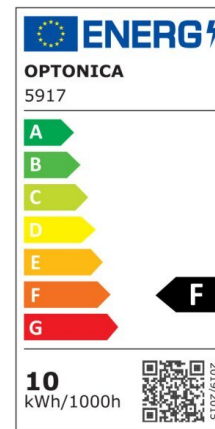

LED SMD Floodlight Black City Line

Power

50W

Light color

Neutral White (NW)

Technical specifications

Catalog number	5925
Beam angle	120°
Brand	Optonica
Product Code	FL50-B1
Color Code	845
Color Designation	Neutral White (NW)
Correlated Color Temperature	4500K
EAN Code	3800156659254
Energy Consumption	50 kWh/1000h
Energy Efficiency Label	F
Flux	4000 Lm
FLUX per watt	80 lm/W
Input voltage	AC220-265V
Instant On	0.1 s

IP	65
Items per box	20
Items per pack	1
Life span	25000h
Lumen maintenance at end of service life	70%
Material	Aluminium
Mercury Free	Yes
On/Off Cycles	100 000x
Operating Frequency	50-60Hz
Power	50W
Ra ≥	80
Size of package	222X31X188 mm
Size of product	217x185x26 mm
Temperature	-20°C/ +50°C
Warranty	2 Years
Wattage Equivalent	267W
Weight of Product	640 gr.