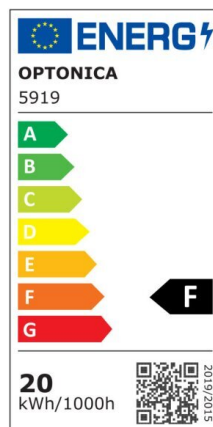

LED SMD Floodlight Black City Line

Power

50W

Light color

Neutral White (NW)

Technical specifications

Catalog number	5925
Beam angle	120°
Brand	Optonica
Product Code	FL50-B1
Color Code	845
Color Designation	Neutral White (NW)
Correlated Color Temperature	4500K
EAN Code	3800156659254
Energy Consumption	50 kWh/1000h
Energy Efficiency Label	F
Flux	4000 Lm
FLUX per watt	80 lm/W
Input voltage	AC220-265V
Instant On	0.1 s

IP	65
Items per box	20
Items per pack	1
Life span	25000h
Lumen maintenance at end of service life	70%
Material	Aluminium
Mercury Free	Yes
On/Off Cycles	100 000x
Operating Frequency	50-60Hz
Power	50W
Ra ≥	80
Size of package	222X31X188 mm
Size of product	217x185x26 mm
Temperature	-20°C/ +50°C
Warranty	2 Years
Wattage Equivalent	267W
Weight of Product	640 gr.