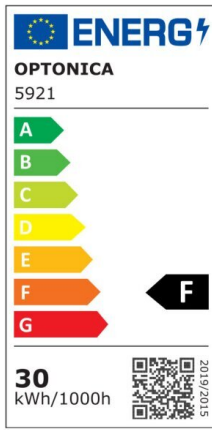

LED SMD Floodlight Black City Line

Power

50W

Light color

Neutral White (NW)

Technical specifications

Catalog number	5925
Beam angle	120°
Brand	Optonica
Product Code	FL50-B1
Color Code	845
Color Designation	Neutral White (NW)
Correlated Color Temperature	4500K
EAN Code	3800156659254
Energy Consumption	50 kWh/1000h
Energy Efficiency Label	F
Flux	4000 Lm
FLUX per watt	80 lm/W
Input voltage	AC220-265V
Instant On	0.1 s

IP	65
Items per box	20
Items per pack	1
Life span	25000h
Lumen maintenance at end of service life	70%
Material	Aluminium
Mercury Free	Yes
On/Off Cycles	100 000x
Operating Frequency	50-60Hz
Power	50W
Ra ≥	80
Size of package	222X31X188 mm
Size of product	217x185x26 mm
Temperature	-20°C/ +50°C
Warranty	2 Years
Wattage Equivalent	267W
Weight of Product	640 gr.