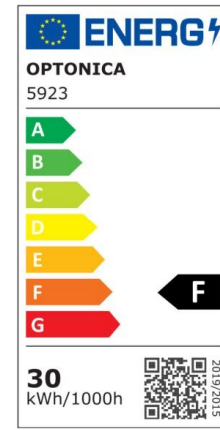

LED SMD Floodlight Black City Line

Power

50W

Light color

Neutral White (NW)

Technical specifications

Catalog number	5925
Beam angle	120°
Brand	Optonica
Product Code	FL50-B1
Color Code	845
Color Designation	Neutral White (NW)
Correlated Color Temperature	4500K
EAN Code	3800156659254
Energy Consumption	50 kWh/1000h
Energy Efficiency Label	F
Flux	4000 Lm
FLUX per watt	80 lm/W
Input voltage	AC220-265V
Instant On	0.1 s

IP	65
Items per box	20
Items per pack	1
Life span	25000h
Lumen maintenance at end of service life	70%
Material	Aluminium
Mercury Free	Yes
On/Off Cycles	100 000x
Operating Frequency	50-60Hz
Power	50W
Ra ≥	80
Size of package	222X31X188 mm
Size of product	217x185x26 mm
Temperature	-20°C/ +50°C
Warranty	2 Years
Wattage Equivalent	267W
Weight of Product	640 gr.