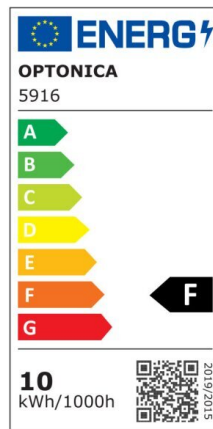

LED SMD Floodlight Black City Line

Power

50W

Light color

Neutral White (NW)

Technical specifications

Catalog number	5925
Beam angle	120°
Brand	Optonica
Product Code	FL50-B1
Color Code	845
Color Designation	Neutral White (NW)
Correlated Color Temperature	4500K
EAN Code	3800156659254
Energy Consumption	50 kWh/1000h
Energy Efficiency Label	F
Flux	4000 Lm
FLUX per watt	80 lm/W
Input voltage	AC220-265V
Instant On	0.1 s

IP	65
Items per box	20
Items per pack	1
Life span	25000h
Lumen maintenance at end of service life	70%
Material	Aluminium
Mercury Free	Yes
On/Off Cycles	100 000x
Operating Frequency	50-60Hz
Power	50W
Ra ≥	80
Size of package	222X31X188 mm
Size of product	217x185x26 mm
Temperature	-20°C/ +50°C
Warranty	2 Years
Wattage Equivalent	267W
Weight of Product	640 gr.