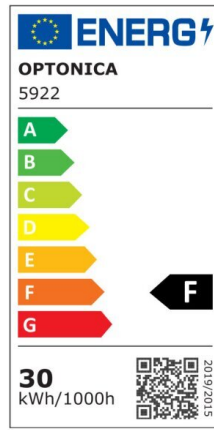

LED SMD Floodlight Black City Line

Power

30W

Light color

Neutral White (NW)

CE

RoHS

Technical specifications

Catalog number	5922
Beam angle	120°
Brand	Optonica
Product Code	FL30-B1
Color Code	845
Color Designation	Neutral White (NW)
Correlated Color Temperature	4500K
EAN Code	3800156659223
Energy Consumption	30 kWh/1000h
Energy Efficiency Label	F
Flux	2400 Lm
FLUX per watt	80 lm/W
Input voltage	AC220-265V
Instant On	0.1 s
IP	65
Items per box	30
Items per pack	1
Life span	25000h
Lumen maintenance at end of service life	70%
Material	Aluminium

Mercury Free	Yes
On/Off Cycles	100 000x
Operating Frequency	50-60Hz
Power	30W
Ra ≥	80
Size of package	222X31X188 mm
Size of product	187x167x24 mm
Temperature	-20°C/ +50°C
Warranty	2 Years
Wattage Equivalent	160W
Weight of Product	490 gr.