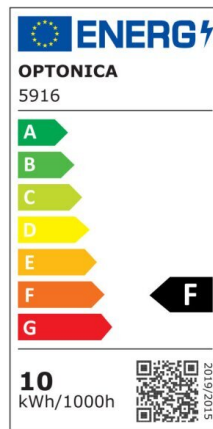

LED SMD Floodlight Black City Line

Power

30W

Light color

Neutral White (NW)

CE

RoHS

Technical specifications

Catalog number	5922
Beam angle	120°
Brand	Optonica
Product Code	FL30-B1
Color Code	845
Color Designation	Neutral White (NW)
Correlated Color Temperature	4500K
EAN Code	3800156659223
Energy Consumption	30 kWh/1000h
Energy Efficiency Label	F
Flux	2400 Lm
FLUX per watt	80 lm/W
Input voltage	AC220-265V
Instant On	0.1 s
IP	65
Items per box	30
Items per pack	1
Life span	25000h
Lumen maintenance at end of service life	70%
Material	Aluminium

Mercury Free	Yes
On/Off Cycles	100 000x
Operating Frequency	50-60Hz
Power	30W
Ra ≥	80
Size of package	222X31X188 mm
Size of product	187x167x24 mm
Temperature	-20°C/ +50°C
Warranty	2 Years
Wattage Equivalent	160W
Weight of Product	490 gr.