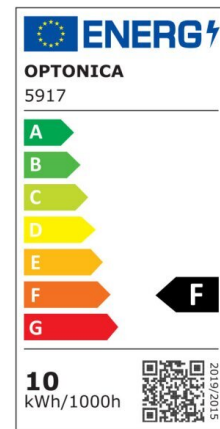

LED SMD Floodlight Black City Line

Power

30W

Light color

Neutral White (NW)

CE

RoHS

Technical specifications

Catalog number	5922
Beam angle	120°
Brand	Optonica
Product Code	FL30-B1
Color Code	845
Color Designation	Neutral White (NW)
Correlated Color Temperature	4500K
EAN Code	3800156659223
Energy Consumption	30 kWh/1000h
Energy Efficiency Label	F
Flux	2400 Lm
FLUX per watt	80 lm/W
Input voltage	AC220-265V
Instant On	0.1 s
IP	65
Items per box	30
Items per pack	1
Life span	25000h
Lumen maintenance at end of service life	70%
Material	Aluminium

Mercury Free	Yes
On/Off Cycles	100 000x
Operating Frequency	50-60Hz
Power	30W
Ra ≥	80
Size of package	222X31X188 mm
Size of product	187x167x24 mm
Temperature	-20°C/ +50°C
Warranty	2 Years
Wattage Equivalent	160W
Weight of Product	490 gr.