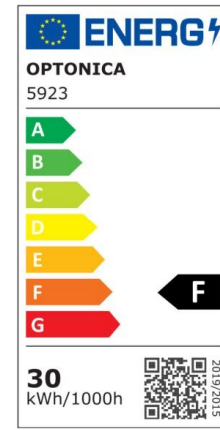

LED SMD Floodlight Black City Line

Power

30W

Light color

Neutral White (NW)

CE

RoHS

Technical specifications

Catalog number	5922
Beam angle	120°
Brand	Optonica
Product Code	FL30-B1
Color Code	845
Color Designation	Neutral White (NW)
Correlated Color Temperature	4500K
EAN Code	3800156659223
Energy Consumption	30 kWh/1000h
Energy Efficiency Label	F
Flux	2400 Lm
FLUX per watt	80 lm/W
Input voltage	AC220-265V
Instant On	0.1 s
IP	65
Items per box	30
Items per pack	1
Life span	25000h
Lumen maintenance at end of service life	70%
Material	Aluminium

Mercury Free	Yes
On/Off Cycles	100 000x
Operating Frequency	50-60Hz
Power	30W
Ra ≥	80
Size of package	222X31X188 mm
Size of product	187x167x24 mm
Temperature	-20°C/ +50°C
Warranty	2 Years
Wattage Equivalent	160W
Weight of Product	490 gr.