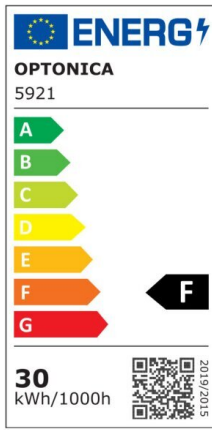

LED SMD Floodlight Black City Line

Power

30W

Light color

Neutral White (NW)

CE

RoHS

Technical specifications

Catalog number	5922
Beam angle	120°
Brand	Optonica
Product Code	FL30-B1
Color Code	845
Color Designation	Neutral White (NW)
Correlated Color Temperature	4500K
EAN Code	3800156659223
Energy Consumption	30 kWh/1000h
Energy Efficiency Label	F
Flux	2400 Lm
FLUX per watt	80 lm/W
Input voltage	AC220-265V
Instant On	0.1 s
IP	65
Items per box	30
Items per pack	1
Life span	25000h
Lumen maintenance at end of service life	70%
Material	Aluminium

Mercury Free	Yes
On/Off Cycles	100 000x
Operating Frequency	50-60Hz
Power	30W
Ra ≥	80
Size of package	222X31X188 mm
Size of product	187x167x24 mm
Temperature	-20°C/ +50°C
Warranty	2 Years
Wattage Equivalent	160W
Weight of Product	490 gr.