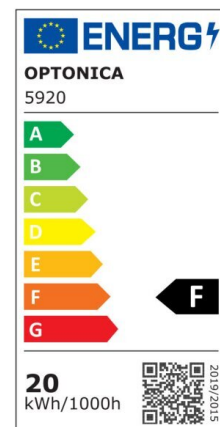

LED SMD Floodlight Black City Line

Power

30W

Light color

Neutral White (NW)

CE

RoHS

Technical specifications

Catalog number	5922
Beam angle	120°
Brand	Optonica
Product Code	FL30-B1
Color Code	845
Color Designation	Neutral White (NW)
Correlated Color Temperature	4500K
EAN Code	3800156659223
Energy Consumption	30 kWh/1000h
Energy Efficiency Label	F
Flux	2400 Lm
FLUX per watt	80 lm/W
Input voltage	AC220-265V
Instant On	0.1 s
IP	65
Items per box	30
Items per pack	1
Life span	25000h
Lumen maintenance at end of service life	70%
Material	Aluminium

Mercury Free	Yes
On/Off Cycles	100 000x
Operating Frequency	50-60Hz
Power	30W
Ra ≥	80
Size of package	222X31X188 mm
Size of product	187x167x24 mm
Temperature	-20°C/ +50°C
Warranty	2 Years
Wattage Equivalent	160W
Weight of Product	490 gr.