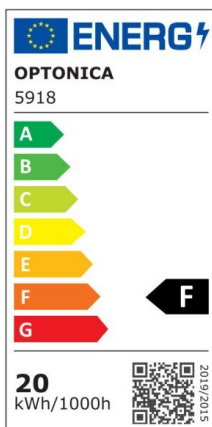

LED SMD Floodlight Black City Line

Power

30W

Light color

Neutral White (NW)

CE

RoHS

Technical specifications

Catalog number	5922
Beam angle	120°
Brand	Optonica
Product Code	FL30-B1
Color Code	845
Color Designation	Neutral White (NW)
Correlated Color Temperature	4500K
EAN Code	3800156659223
Energy Consumption	30 kWh/1000h
Energy Efficiency Label	F
Flux	2400 Lm
FLUX per watt	80 lm/W
Input voltage	AC220-265V
Instant On	0.1 s
IP	65
Items per box	30
Items per pack	1
Life span	25000h
Lumen maintenance at end of service life	70%
Material	Aluminium

Mercury Free	Yes
On/Off Cycles	100 000x
Operating Frequency	50-60Hz
Power	30W
Ra ≥	80
Size of package	222X31X188 mm
Size of product	187x167x24 mm
Temperature	-20°C/ +50°C
Warranty	2 Years
Wattage Equivalent	160W
Weight of Product	490 gr.