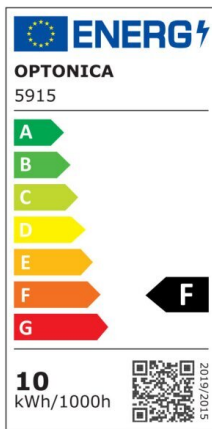

LED SMD Floodlight Black City Line

Power

30W

Light color

Neutral White (NW)

CE

RoHS

Technical specifications

Catalog number	5922
Beam angle	120°
Brand	Optonica
Product Code	FL30-B1
Color Code	845
Color Designation	Neutral White (NW)
Correlated Color Temperature	4500K
EAN Code	3800156659223
Energy Consumption	30 kWh/1000h
Energy Efficiency Label	F
Flux	2400 Lm
FLUX per watt	80 lm/W
Input voltage	AC220-265V
Instant On	0.1 s
IP	65
Items per box	30
Items per pack	1
Life span	25000h
Lumen maintenance at end of service life	70%
Material	Aluminium

Mercury Free	Yes
On/Off Cycles	100 000x
Operating Frequency	50-60Hz
Power	30W
Ra ≥	80
Size of package	222X31X188 mm
Size of product	187x167x24 mm
Temperature	-20°C/ +50°C
Warranty	2 Years
Wattage Equivalent	160W
Weight of Product	490 gr.