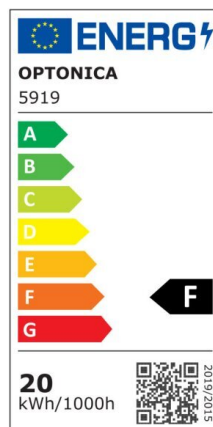

LED SMD Floodlight Black City Line

Power

30W

Light color

Neutral White (NW)

CE

RoHS

Technical specifications

Catalog number	5922
Beam angle	120°
Brand	Optonica
Product Code	FL30-B1
Color Code	845
Color Designation	Neutral White (NW)
Correlated Color Temperature	4500K
EAN Code	3800156659223
Energy Consumption	30 kWh/1000h
Energy Efficiency Label	F
Flux	2400 Lm
FLUX per watt	80 lm/W
Input voltage	AC220-265V
Instant On	0.1 s
IP	65
Items per box	30
Items per pack	1
Life span	25000h
Lumen maintenance at end of service life	70%
Material	Aluminium

Mercury Free	Yes
On/Off Cycles	100 000x
Operating Frequency	50-60Hz
Power	30W
Ra ≥	80
Size of package	222X31X188 mm
Size of product	187x167x24 mm
Temperature	-20°C/ +50°C
Warranty	2 Years
Wattage Equivalent	160W
Weight of Product	490 gr.