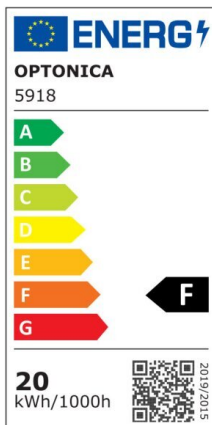

LED SMD Floodlight Black City Line

Power

20W

Light color

Neutral White (NW)

CE

RoHS

Technical specifications

Catalog number	5919
Beam angle	120°
Brand	Optonica
Product Code	FL20-B1
Color Code	845
Color Designation	Neutral White (NW)
Correlated Color Temperature	4500K
EAN Code	3800156659193
Energy Consumption	20 kWh/1000h
Energy Efficiency Label	F
Flux	1600 Lm
FLUX per watt	80 lm/W
Input voltage	AC220-265V
Instant On	0.1 s
IP	65
Items per box	40
Items per pack	1
Life span	25000h
Lumen maintenance at end of service life	70%
Material	Aluminium

Mercury Free	Yes
On/Off Cycles	100 000x
Operating Frequency	50-60Hz
Power	20W
Ra ≥	80
Size of package	148X30X135 mm
Size of product	142x130x24 mm
Temperature	-20°C/ +50°C
Warranty	2 Years
Wattage Equivalent	107W