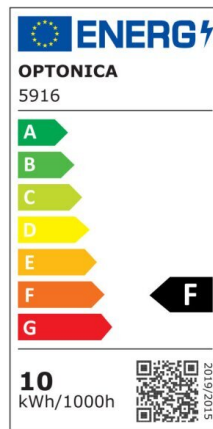

LED SMD Floodlight Black City Line

Power

20W

Light color

Neutral White (NW)

CE

RoHS

Technical specifications

Catalog number	5919
Beam angle	120°
Brand	Optonica
Product Code	FL20-B1
Color Code	845
Color Designation	Neutral White (NW)
Correlated Color Temperature	4500K
EAN Code	3800156659193
Energy Consumption	20 kWh/1000h
Energy Efficiency Label	F
Flux	1600 Lm
FLUX per watt	80 lm/W
Input voltage	AC220-265V
Instant On	0.1 s
IP	65
Items per box	40
Items per pack	1
Life span	25000h
Lumen maintenance at end of service life	70%
Material	Aluminium

Mercury Free	Yes
On/Off Cycles	100 000x
Operating Frequency	50-60Hz
Power	20W
Ra ≥	80
Size of package	148X30X135 mm
Size of product	142x130x24 mm
Temperature	-20°C/ +50°C
Warranty	2 Years
Wattage Equivalent	107W