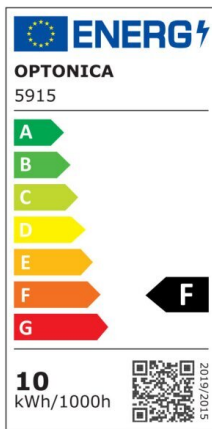

LED SMD Floodlight Black City Line

Power

20W

Light color

Neutral White (NW)

CE

RoHS

Technical specifications

Catalog number	5919
Beam angle	120°
Brand	Optonica
Product Code	FL20-B1
Color Code	845
Color Designation	Neutral White (NW)
Correlated Color Temperature	4500K
EAN Code	3800156659193
Energy Consumption	20 kWh/1000h
Energy Efficiency Label	F
Flux	1600 Lm
FLUX per watt	80 lm/W
Input voltage	AC220-265V
Instant On	0.1 s
IP	65
Items per box	40
Items per pack	1
Life span	25000h
Lumen maintenance at end of service life	70%
Material	Aluminium

Mercury Free	Yes
On/Off Cycles	100 000x
Operating Frequency	50-60Hz
Power	20W
Ra ≥	80
Size of package	148X30X135 mm
Size of product	142x130x24 mm
Temperature	-20°C/ +50°C
Warranty	2 Years
Wattage Equivalent	107W