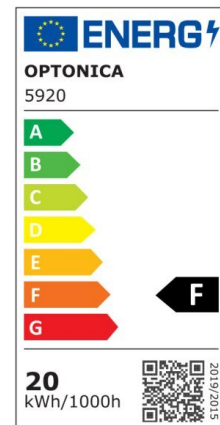

LED SMD Floodlight Black City Line

Power

20W

Light color

Neutral White (NW)

CE

RoHS

Technical specifications

Catalog number	5919
Beam angle	120°
Brand	Optonica
Product Code	FL20-B1
Color Code	845
Color Designation	Neutral White (NW)
Correlated Color Temperature	4500K
EAN Code	3800156659193
Energy Consumption	20 kWh/1000h
Energy Efficiency Label	F
Flux	1600 Lm
FLUX per watt	80 lm/W
Input voltage	AC220-265V
Instant On	0.1 s
IP	65
Items per box	40
Items per pack	1
Life span	25000h
Lumen maintenance at end of service life	70%
Material	Aluminium

Mercury Free	Yes
On/Off Cycles	100 000x
Operating Frequency	50-60Hz
Power	20W
Ra ≥	80
Size of package	148X30X135 mm
Size of product	142x130x24 mm
Temperature	-20°C/ +50°C
Warranty	2 Years
Wattage Equivalent	107W