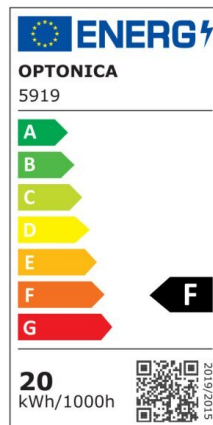

LED SMD Floodlight Black City Line

Power

20W

Light color

Neutral White (NW)

CE

RoHS

Technical specifications

Catalog number	5919
Beam angle	120°
Brand	Optonica
Product Code	FL20-B1
Color Code	845
Color Designation	Neutral White (NW)
Correlated Color Temperature	4500K
EAN Code	3800156659193
Energy Consumption	20 kWh/1000h
Energy Efficiency Label	F
Flux	1600 Lm
FLUX per watt	80 lm/W
Input voltage	AC220-265V
Instant On	0.1 s
IP	65
Items per box	40
Items per pack	1
Life span	25000h
Lumen maintenance at end of service life	70%
Material	Aluminium

Mercury Free	Yes
On/Off Cycles	100 000x
Operating Frequency	50-60Hz
Power	20W
Ra ≥	80
Size of package	148X30X135 mm
Size of product	142x130x24 mm
Temperature	-20°C/ +50°C
Warranty	2 Years
Wattage Equivalent	107W