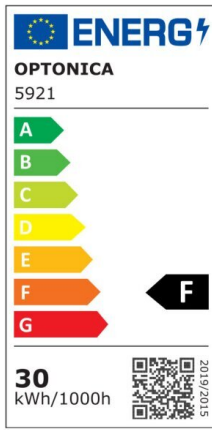

LED SMD Floodlight Black City Line

Power

20W

Light color

Neutral White (NW)

CE

RoHS

Technical specifications

Catalog number	5919
Beam angle	120°
Brand	Optonica
Product Code	FL20-B1
Color Code	845
Color Designation	Neutral White (NW)
Correlated Color Temperature	4500K
EAN Code	3800156659193
Energy Consumption	20 kWh/1000h
Energy Efficiency Label	F
Flux	1600 Lm
FLUX per watt	80 lm/W
Input voltage	AC220-265V
Instant On	0.1 s
IP	65
Items per box	40
Items per pack	1
Life span	25000h
Lumen maintenance at end of service life	70%
Material	Aluminium

Mercury Free	Yes
On/Off Cycles	100 000x
Operating Frequency	50-60Hz
Power	20W
Ra ≥	80
Size of package	148X30X135 mm
Size of product	142x130x24 mm
Temperature	-20°C/ +50°C
Warranty	2 Years
Wattage Equivalent	107W