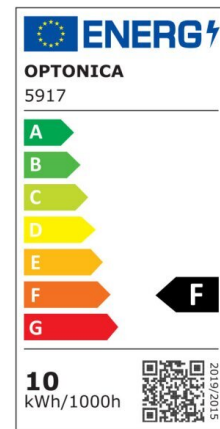

LED SMD Floodlight Black City Line

Power

20W

Light color

Neutral White (NW)

CE

RoHS

Technical specifications

Catalog number	5919
Beam angle	120°
Brand	Optonica
Product Code	FL20-B1
Color Code	845
Color Designation	Neutral White (NW)
Correlated Color Temperature	4500K
EAN Code	3800156659193
Energy Consumption	20 kWh/1000h
Energy Efficiency Label	F
Flux	1600 Lm
FLUX per watt	80 lm/W
Input voltage	AC220-265V
Instant On	0.1 s
IP	65
Items per box	40
Items per pack	1
Life span	25000h
Lumen maintenance at end of service life	70%
Material	Aluminium

Mercury Free	Yes
On/Off Cycles	100 000x
Operating Frequency	50-60Hz
Power	20W
Ra ≥	80
Size of package	148X30X135 mm
Size of product	142x130x24 mm
Temperature	-20°C/ +50°C
Warranty	2 Years
Wattage Equivalent	107W