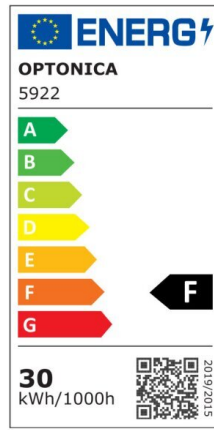

LED SMD Floodlight Black City Line

Power

20W

Light color

Neutral White (NW)

CE

RoHS

Technical specifications

Catalog number	5919
Beam angle	120°
Brand	Optonica
Product Code	FL20-B1
Color Code	845
Color Designation	Neutral White (NW)
Correlated Color Temperature	4500K
EAN Code	3800156659193
Energy Consumption	20 kWh/1000h
Energy Efficiency Label	F
Flux	1600 Lm
FLUX per watt	80 lm/W
Input voltage	AC220-265V
Instant On	0.1 s
IP	65
Items per box	40
Items per pack	1
Life span	25000h
Lumen maintenance at end of service life	70%
Material	Aluminium

Mercury Free	Yes
On/Off Cycles	100 000x
Operating Frequency	50-60Hz
Power	20W
Ra ≥	80
Size of package	148X30X135 mm
Size of product	142x130x24 mm
Temperature	-20°C/ +50°C
Warranty	2 Years
Wattage Equivalent	107W