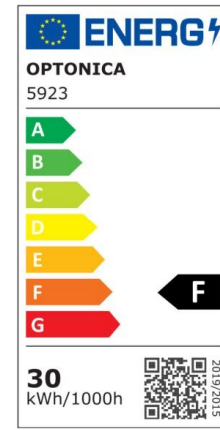

LED SMD Floodlight Black City Line

Power

20W

Light color

Neutral White (NW)

CE

RoHS

Technical specifications

Catalog number	5919
Beam angle	120°
Brand	Optonica
Product Code	FL20-B1
Color Code	845
Color Designation	Neutral White (NW)
Correlated Color Temperature	4500K
EAN Code	3800156659193
Energy Consumption	20 kWh/1000h
Energy Efficiency Label	F
Flux	1600 Lm
FLUX per watt	80 lm/W
Input voltage	AC220-265V
Instant On	0.1 s
IP	65
Items per box	40
Items per pack	1
Life span	25000h
Lumen maintenance at end of service life	70%
Material	Aluminium

Mercury Free	Yes
On/Off Cycles	100 000x
Operating Frequency	50-60Hz
Power	20W
Ra ≥	80
Size of package	148X30X135 mm
Size of product	142x130x24 mm
Temperature	-20°C/ +50°C
Warranty	2 Years
Wattage Equivalent	107W