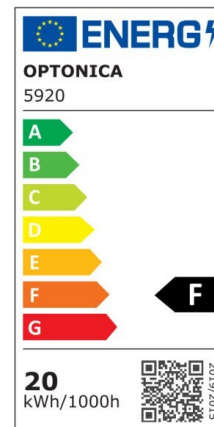

LED SMD Floodlight Black City Line

Power

10W

Light color

Neutral White (NW)

Technical specifications

Catalog number	5916
Beam angle	120°
Brand	Optonica
Product Code	FL10-B1
Color Code	845
Color Designation	Neutral White (NW)
Correlated Color Temperature	4500K
EAN Code	3800156659162
Energy Consumption	10 kWh/1000h
Energy Efficiency Label	F
Flux	800 Lm
FLUX per watt	80 lm/W
Input voltage	AC220-265V
Instant On	0.1 s
IP	65
Items per box	60
Items per pack	1
Life span	25000h
Lumen maintenance at end of service life	70%
Material	Aluminium

Mercury Free	Yes
On/Off Cycles	100 000x
Operating Frequency	50-60Hz
Power	10W
Ra ≥	80
Size of package	113X34X105 mm
Size of product	108x100x24 mm
Temperature	-20°C/ +50°C
Warranty	2 Years
Wattage Equivalent	53W
Weight of Product	200 gr.