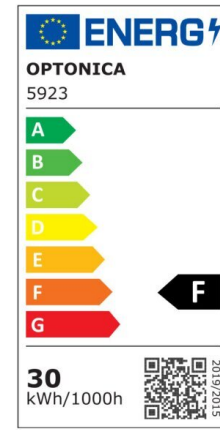

LED SMD Floodlight Black City Line

Power

10W

Light color

Neutral White (NW)

Technical specifications

Catalog number	5916
Beam angle	120°
Brand	Optonica
Product Code	FL10-B1
Color Code	845
Color Designation	Neutral White (NW)
Correlated Color Temperature	4500K
EAN Code	3800156659162
Energy Consumption	10 kWh/1000h
Energy Efficiency Label	F
Flux	800 Lm
FLUX per watt	80 lm/W
Input voltage	AC220-265V
Instant On	0.1 s
IP	65
Items per box	60
Items per pack	1
Life span	25000h
Lumen maintenance at end of service life	70%
Material	Aluminium

Mercury Free	Yes
On/Off Cycles	100 000x
Operating Frequency	50-60Hz
Power	10W
Ra ≥	80
Size of package	113X34X105 mm
Size of product	108x100x24 mm
Temperature	-20°C/ +50°C
Warranty	2 Years
Wattage Equivalent	53W
Weight of Product	200 gr.