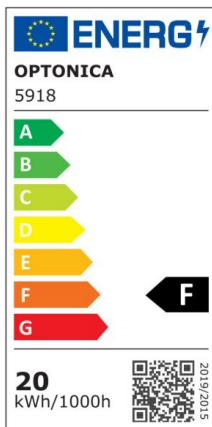

LED SMD Floodlight Black City Line

Power

10W

Light color

Neutral White (NW)

Technical specifications

Catalog number	5916
Beam angle	120°
Brand	Optonica
Product Code	FL10-B1
Color Code	845
Color Designation	Neutral White (NW)
Correlated Color Temperature	4500K
EAN Code	3800156659162
Energy Consumption	10 kWh/1000h
Energy Efficiency Label	F
Flux	800 Lm
FLUX per watt	80 lm/W
Input voltage	AC220-265V
Instant On	0.1 s
IP	65
Items per box	60
Items per pack	1
Life span	25000h
Lumen maintenance at end of service life	70%
Material	Aluminium

Mercury Free	Yes
On/Off Cycles	100 000x
Operating Frequency	50-60Hz
Power	10W
Ra ≥	80
Size of package	113X34X105 mm
Size of product	108x100x24 mm
Temperature	-20°C/ +50°C
Warranty	2 Years
Wattage Equivalent	53W
Weight of Product	200 gr.