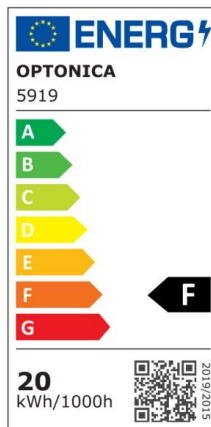

LED SMD Floodlight Black City Line

Power

10W

Light color

Neutral White (NW)

Technical specifications

Catalog number	5916
Beam angle	120°
Brand	Optonica
Product Code	FL10-B1
Color Code	845
Color Designation	Neutral White (NW)
Correlated Color Temperature	4500K
EAN Code	3800156659162
Energy Consumption	10 kWh/1000h
Energy Efficiency Label	F
Flux	800 Lm
FLUX per watt	80 lm/W
Input voltage	AC220-265V
Instant On	0.1 s
IP	65
Items per box	60
Items per pack	1
Life span	25000h
Lumen maintenance at end of service life	70%
Material	Aluminium

Mercury Free	Yes
On/Off Cycles	100 000x
Operating Frequency	50-60Hz
Power	10W
Ra ≥	80
Size of package	113X34X105 mm
Size of product	108x100x24 mm
Temperature	-20°C/ +50°C
Warranty	2 Years
Wattage Equivalent	53W
Weight of Product	200 gr.