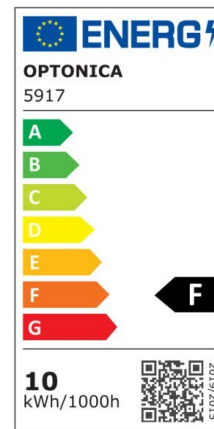

LED SMD Floodlight Black City Line

Power

10W

Light color

Neutral White (NW)

Technical specifications

Catalog number	5916
Beam angle	120°
Brand	Optonica
Product Code	FL10-B1
Color Code	845
Color Designation	Neutral White (NW)
Correlated Color Temperature	4500K
EAN Code	3800156659162
Energy Consumption	10 kWh/1000h
Energy Efficiency Label	F
Flux	800 Lm
FLUX per watt	80 lm/W
Input voltage	AC220-265V
Instant On	0.1 s
IP	65
Items per box	60
Items per pack	1
Life span	25000h
Lumen maintenance at end of service life	70%
Material	Aluminium

Mercury Free	Yes
On/Off Cycles	100 000x
Operating Frequency	50-60Hz
Power	10W
Ra ≥	80
Size of package	113X34X105 mm
Size of product	108x100x24 mm
Temperature	-20°C/ +50°C
Warranty	2 Years
Wattage Equivalent	53W
Weight of Product	200 gr.