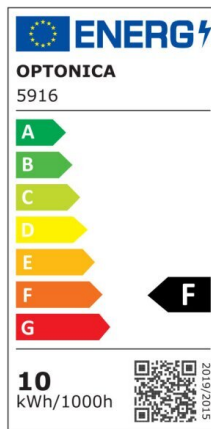

LED SMD Floodlight Black City Line

Power

10W

Light color

Neutral White (NW)

Technical specifications

Catalog number	5916
Beam angle	120°
Brand	Optonica
Product Code	FL10-B1
Color Code	845
Color Designation	Neutral White (NW)
Correlated Color Temperature	4500K
EAN Code	3800156659162
Energy Consumption	10 kWh/1000h
Energy Efficiency Label	F
Flux	800 Lm
FLUX per watt	80 lm/W
Input voltage	AC220-265V
Instant On	0.1 s
IP	65
Items per box	60
Items per pack	1
Life span	25000h
Lumen maintenance at end of service life	70%
Material	Aluminium

Mercury Free	Yes
On/Off Cycles	100 000x
Operating Frequency	50-60Hz
Power	10W
Ra ≥	80
Size of package	113X34X105 mm
Size of product	108x100x24 mm
Temperature	-20°C/ +50°C
Warranty	2 Years
Wattage Equivalent	53W
Weight of Product	200 gr.