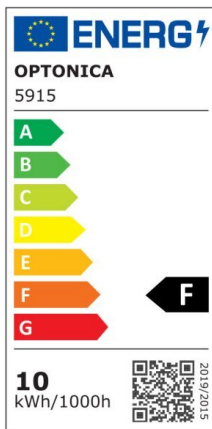

LED SMD Floodlight Black City Line

Power

10W

Light color

Neutral White (NW)

Technical specifications

Catalog number	5916
Beam angle	120°
Brand	Optonica
Product Code	FL10-B1
Color Code	845
Color Designation	Neutral White (NW)
Correlated Color Temperature	4500K
EAN Code	3800156659162
Energy Consumption	10 kWh/1000h
Energy Efficiency Label	F
Flux	800 Lm
FLUX per watt	80 lm/W
Input voltage	AC220-265V
Instant On	0.1 s
IP	65
Items per box	60
Items per pack	1
Life span	25000h
Lumen maintenance at end of service life	70%
Material	Aluminium

Mercury Free	Yes
On/Off Cycles	100 000x
Operating Frequency	50-60Hz
Power	10W
Ra ≥	80
Size of package	113X34X105 mm
Size of product	108x100x24 mm
Temperature	-20°C/ +50°C
Warranty	2 Years
Wattage Equivalent	53W
Weight of Product	200 gr.