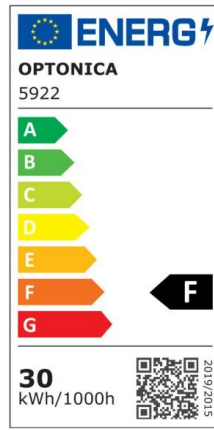

LED SMD Floodlight Black City Line

Power

10W

Light color

Neutral White (NW)

Technical specifications

Catalog number	5916
Beam angle	120°
Brand	Optonica
Product Code	FL10-B1
Color Code	845
Color Designation	Neutral White (NW)
Correlated Color Temperature	4500K
EAN Code	3800156659162
Energy Consumption	10 kWh/1000h
Energy Efficiency Label	F
Flux	800 Lm
FLUX per watt	80 lm/W
Input voltage	AC220-265V
Instant On	0.1 s
IP	65
Items per box	60
Items per pack	1
Life span	25000h
Lumen maintenance at end of service life	70%
Material	Aluminium

Mercury Free	Yes
On/Off Cycles	100 000x
Operating Frequency	50-60Hz
Power	10W
Ra ≥	80
Size of package	113X34X105 mm
Size of product	108x100x24 mm
Temperature	-20°C/ +50°C
Warranty	2 Years
Wattage Equivalent	53W
Weight of Product	200 gr.