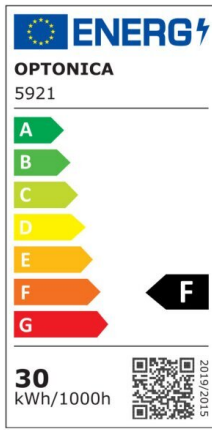

LED SMD Floodlight Black City Line

Power

10W

Light color

Neutral White (NW)

Technical specifications

Catalog number	5916
Beam angle	120°
Brand	Optonica
Product Code	FL10-B1
Color Code	845
Color Designation	Neutral White (NW)
Correlated Color Temperature	4500K
EAN Code	3800156659162
Energy Consumption	10 kWh/1000h
Energy Efficiency Label	F
Flux	800 Lm
FLUX per watt	80 lm/W
Input voltage	AC220-265V
Instant On	0.1 s
IP	65
Items per box	60
Items per pack	1
Life span	25000h
Lumen maintenance at end of service life	70%
Material	Aluminium

Mercury Free	Yes
On/Off Cycles	100 000x
Operating Frequency	50-60Hz
Power	10W
Ra ≥	80
Size of package	113X34X105 mm
Size of product	108x100x24 mm
Temperature	-20°C/ +50°C
Warranty	2 Years
Wattage Equivalent	53W
Weight of Product	200 gr.