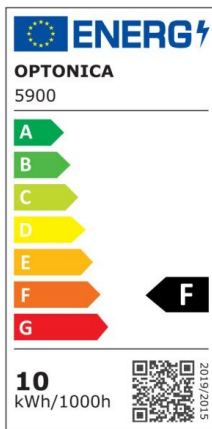

LED SMD Floodlight White City Line

Power

30W

Light color

White Light (WH)

CE

RoHS

Technical specifications

Catalog number	5906
Beam angle	120°
Brand	Optonica
Product Code	FL30-B1
Color Code	860
Color Designation	White Light (WH)
Correlated Color Temperature	6000K
EAN Code	3800156659063
Energy Consumption	30 kWh/1000h
Energy Efficiency Label	F
Flux	2400 Lm
FLUX per watt	80 lm/W
Input voltage	AC220-265V
Instant On	0.1 s
IP	IP65
Items per box	30
Items per pack	1
Life span	25000h
Lumen maintenance at end of service life	70%
Material	Aluminium

Mercury Free	Yes
On/Off Cycles	100 000x
Operating Frequency	50-60Hz
Power	30W
Ra ≥	80
Size of package	148x135x30 mm
Size of product	192x172x30 mm
Temperature	-20°C/ +40°C
Warranty	2 Years
Wattage Equivalent	160W
Weight of Product	490 gr.