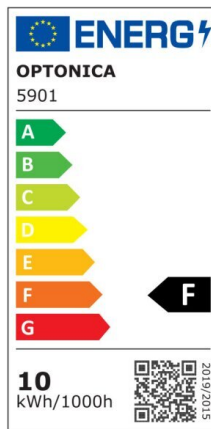

LED SMD Floodlight White City Line

Power

30W

Light color

White Light (WH)

CE

RoHS

Technical specifications

Catalog number	5906
Beam angle	120°
Brand	Optonica
Product Code	FL30-B1
Color Code	860
Color Designation	White Light (WH)
Correlated Color Temperature	6000K
EAN Code	3800156659063
Energy Consumption	30 kWh/1000h
Energy Efficiency Label	F
Flux	2400 Lm
FLUX per watt	80 lm/W
Input voltage	AC220-265V
Instant On	0.1 s
IP	IP65
Items per box	30
Items per pack	1
Life span	25000h
Lumen maintenance at end of service life	70%
Material	Aluminium

Mercury Free	Yes
On/Off Cycles	100 000x
Operating Frequency	50-60Hz
Power	30W
Ra ≥	80
Size of package	148x135x30 mm
Size of product	192x172x30 mm
Temperature	-20°C/ +40°C
Warranty	2 Years
Wattage Equivalent	160W
Weight of Product	490 gr.