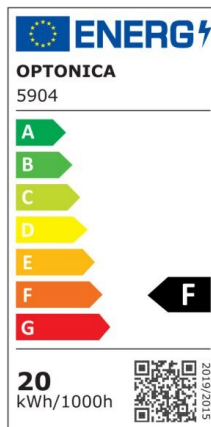

LED SMD Floodlight White City Line

Power

30W

Light color

White Light (WH)

CE

RoHS

Technical specifications

Catalog number	5906
Beam angle	120°
Brand	Optonica
Product Code	FL30-B1
Color Code	860
Color Designation	White Light (WH)
Correlated Color Temperature	6000K
EAN Code	3800156659063
Energy Consumption	30 kWh/1000h
Energy Efficiency Label	F
Flux	2400 Lm
FLUX per watt	80 lm/W
Input voltage	AC220-265V
Instant On	0.1 s
IP	IP65
Items per box	30
Items per pack	1
Life span	25000h
Lumen maintenance at end of service life	70%
Material	Aluminium

Mercury Free	Yes
On/Off Cycles	100 000x
Operating Frequency	50-60Hz
Power	30W
Ra ≥	80
Size of package	148x135x30 mm
Size of product	192x172x30 mm
Temperature	-20°C/ +40°C
Warranty	2 Years
Wattage Equivalent	160W
Weight of Product	490 gr.