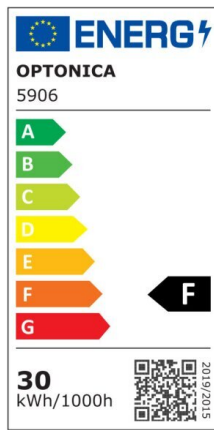

LED SMD Floodlight White City Line

Power

30W

Light color

White Light (WH)

CE

RoHS

Technical specifications

Catalog number	5906
Beam angle	120°
Brand	Optonica
Product Code	FL30-B1
Color Code	860
Color Designation	White Light (WH)
Correlated Color Temperature	6000K
EAN Code	3800156659063
Energy Consumption	30 kWh/1000h
Energy Efficiency Label	F
Flux	2400 Lm
FLUX per watt	80 lm/W
Input voltage	AC220-265V
Instant On	0.1 s
IP	IP65
Items per box	30
Items per pack	1
Life span	25000h
Lumen maintenance at end of service life	70%
Material	Aluminium

Mercury Free	Yes
On/Off Cycles	100 000x
Operating Frequency	50-60Hz
Power	30W
Ra ≥	80
Size of package	148x135x30 mm
Size of product	192x172x30 mm
Temperature	-20°C/ +40°C
Warranty	2 Years
Wattage Equivalent	160W
Weight of Product	490 gr.