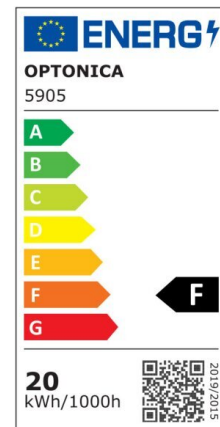

LED SMD Floodlight White City Line

Power

30W

Light color

White Light (WH)

CE

RoHS

Technical specifications

Catalog number	5906
Beam angle	120°
Brand	Optonica
Product Code	FL30-B1
Color Code	860
Color Designation	White Light (WH)
Correlated Color Temperature	6000K
EAN Code	3800156659063
Energy Consumption	30 kWh/1000h
Energy Efficiency Label	F
Flux	2400 Lm
FLUX per watt	80 lm/W
Input voltage	AC220-265V
Instant On	0.1 s
IP	IP65
Items per box	30
Items per pack	1
Life span	25000h
Lumen maintenance at end of service life	70%
Material	Aluminium

Mercury Free	Yes
On/Off Cycles	100 000x
Operating Frequency	50-60Hz
Power	30W
Ra ≥	80
Size of package	148x135x30 mm
Size of product	192x172x30 mm
Temperature	-20°C/ +40°C
Warranty	2 Years
Wattage Equivalent	160W
Weight of Product	490 gr.