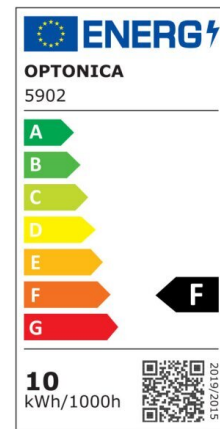

LED SMD Floodlight White City Line

Power

30W

Light color

White Light (WH)

CE

RoHS

Technical specifications

Catalog number	5906
Beam angle	120°
Brand	Optonica
Product Code	FL30-B1
Color Code	860
Color Designation	White Light (WH)
Correlated Color Temperature	6000K
EAN Code	3800156659063
Energy Consumption	30 kWh/1000h
Energy Efficiency Label	F
Flux	2400 Lm
FLUX per watt	80 lm/W
Input voltage	AC220-265V
Instant On	0.1 s
IP	IP65
Items per box	30
Items per pack	1
Life span	25000h
Lumen maintenance at end of service life	70%
Material	Aluminium

Mercury Free	Yes
On/Off Cycles	100 000x
Operating Frequency	50-60Hz
Power	30W
Ra ≥	80
Size of package	148x135x30 mm
Size of product	192x172x30 mm
Temperature	-20°C/ +40°C
Warranty	2 Years
Wattage Equivalent	160W
Weight of Product	490 gr.