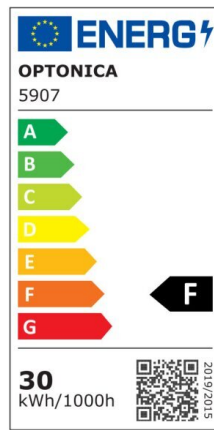

LED SMD Floodlight White City Line

Power

30W

Light color

White Light (WH)

CE

RoHS

Technical specifications

Catalog number	5906
Beam angle	120°
Brand	Optonica
Product Code	FL30-B1
Color Code	860
Color Designation	White Light (WH)
Correlated Color Temperature	6000K
EAN Code	3800156659063
Energy Consumption	30 kWh/1000h
Energy Efficiency Label	F
Flux	2400 Lm
FLUX per watt	80 lm/W
Input voltage	AC220-265V
Instant On	0.1 s
IP	IP65
Items per box	30
Items per pack	1
Life span	25000h
Lumen maintenance at end of service life	70%
Material	Aluminium

Mercury Free	Yes
On/Off Cycles	100 000x
Operating Frequency	50-60Hz
Power	30W
Ra ≥	80
Size of package	148x135x30 mm
Size of product	192x172x30 mm
Temperature	-20°C/ +40°C
Warranty	2 Years
Wattage Equivalent	160W
Weight of Product	490 gr.