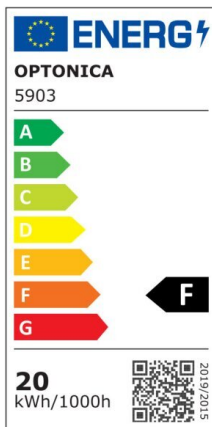

LED SMD Floodlight White City Line

Power

30W

Light color

White Light (WH)

CE

RoHS

Technical specifications

Catalog number	5906
Beam angle	120°
Brand	Optonica
Product Code	FL30-B1
Color Code	860
Color Designation	White Light (WH)
Correlated Color Temperature	6000K
EAN Code	3800156659063
Energy Consumption	30 kWh/1000h
Energy Efficiency Label	F
Flux	2400 Lm
FLUX per watt	80 lm/W
Input voltage	AC220-265V
Instant On	0.1 s
IP	IP65
Items per box	30
Items per pack	1
Life span	25000h
Lumen maintenance at end of service life	70%
Material	Aluminium

Mercury Free	Yes
On/Off Cycles	100 000x
Operating Frequency	50-60Hz
Power	30W
Ra ≥	80
Size of package	148x135x30 mm
Size of product	192x172x30 mm
Temperature	-20°C/ +40°C
Warranty	2 Years
Wattage Equivalent	160W
Weight of Product	490 gr.