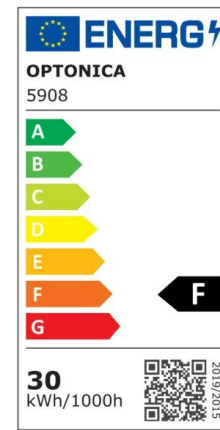

LED SMD Floodlight White City Line

Power

30W

Light color

White Light (WH)

CE

RoHS

Technical specifications

Catalog number	5906
Beam angle	120°
Brand	Optonica
Product Code	FL30-B1
Color Code	860
Color Designation	White Light (WH)
Correlated Color Temperature	6000K
EAN Code	3800156659063
Energy Consumption	30 kWh/1000h
Energy Efficiency Label	F
Flux	2400 Lm
FLUX per watt	80 lm/W
Input voltage	AC220-265V
Instant On	0.1 s
IP	IP65
Items per box	30
Items per pack	1
Life span	25000h
Lumen maintenance at end of service life	70%
Material	Aluminium

Mercury Free	Yes
On/Off Cycles	100 000x
Operating Frequency	50-60Hz
Power	30W
Ra ≥	80
Size of package	148x135x30 mm
Size of product	192x172x30 mm
Temperature	-20°C/ +40°C
Warranty	2 Years
Wattage Equivalent	160W
Weight of Product	490 gr.