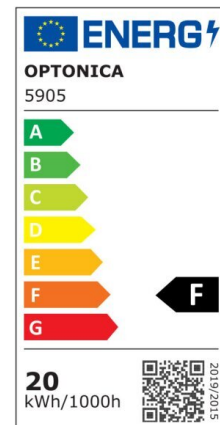

LED SMD Floodlight White City Line

Power

20W

Light color

White Light (WH)

CE

RoHS

Technical specifications

Catalog number	5903
Beam angle	120°
Brand	Optonica
Product Code	FL20-B1
Color Code	860
Color Designation	White Light (WH)
Correlated Color Temperature	6000K
EAN Code	3800156659001
Energy Consumption	20 kWh/1000h
Energy Efficiency Label	F
Flux	1600 Lm
FLUX per watt	80 lm/W
Input voltage	AC220-265V
Instant On	0.1 s
IP	IP65
Items per box	40
Items per pack	1
Life span	25000h
Lumen maintenance at end of service life	70%
Material	Aluminium

Mercury Free	Yes
On/Off Cycles	100 000x
Operating Frequency	50-60Hz
Power	20W
Ra ≥	80
Size of package	148x135x30 mm
Size of product	142x130x24 mm
Temperature	-20°C/ +40°C
Warranty	2 Years
Wattage Equivalent	107W
Weight of Product	490 gr.