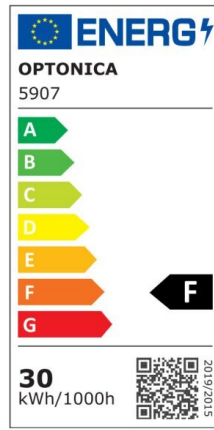

LED SMD Floodlight White City Line

Power

20W

Light color

White Light (WH)

CE

RoHS

Technical specifications

Catalog number	5903
Beam angle	120°
Brand	Optonica
Product Code	FL20-B1
Color Code	860
Color Designation	White Light (WH)
Correlated Color Temperature	6000K
EAN Code	3800156659001
Energy Consumption	20 kWh/1000h
Energy Efficiency Label	F
Flux	1600 Lm
FLUX per watt	80 lm/W
Input voltage	AC220-265V
Instant On	0.1 s
IP	IP65
Items per box	40
Items per pack	1
Life span	25000h
Lumen maintenance at end of service life	70%
Material	Aluminium

Mercury Free	Yes
On/Off Cycles	100 000x
Operating Frequency	50-60Hz
Power	20W
Ra ≥	80
Size of package	148x135x30 mm
Size of product	142x130x24 mm
Temperature	-20°C/ +40°C
Warranty	2 Years
Wattage Equivalent	107W
Weight of Product	490 gr.