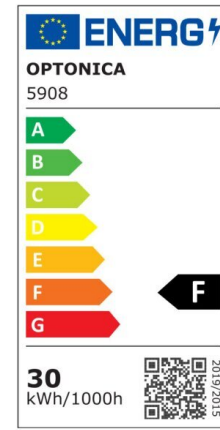

LED SMD Floodlight White City Line

Power

20W

Light color

White Light (WH)

CE

RoHS

Technical specifications

Catalog number	5903
Beam angle	120°
Brand	Optonica
Product Code	FL20-B1
Color Code	860
Color Designation	White Light (WH)
Correlated Color Temperature	6000K
EAN Code	3800156659001
Energy Consumption	20 kWh/1000h
Energy Efficiency Label	F
Flux	1600 Lm
FLUX per watt	80 lm/W
Input voltage	AC220-265V
Instant On	0.1 s
IP	IP65
Items per box	40
Items per pack	1
Life span	25000h
Lumen maintenance at end of service life	70%
Material	Aluminium

Mercury Free	Yes
On/Off Cycles	100 000x
Operating Frequency	50-60Hz
Power	20W
Ra ≥	80
Size of package	148x135x30 mm
Size of product	142x130x24 mm
Temperature	-20°C/ +40°C
Warranty	2 Years
Wattage Equivalent	107W
Weight of Product	490 gr.