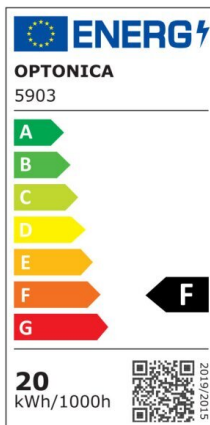

LED SMD Floodlight White City Line

Power

20W

Light color

White Light (WH)

CE

RoHS

Technical specifications

Catalog number	5903
Beam angle	120°
Brand	Optonica
Product Code	FL20-B1
Color Code	860
Color Designation	White Light (WH)
Correlated Color Temperature	6000K
EAN Code	3800156659001
Energy Consumption	20 kWh/1000h
Energy Efficiency Label	F
Flux	1600 Lm
FLUX per watt	80 lm/W
Input voltage	AC220-265V
Instant On	0.1 s
IP	IP65
Items per box	40
Items per pack	1
Life span	25000h
Lumen maintenance at end of service life	70%
Material	Aluminium

Mercury Free	Yes
On/Off Cycles	100 000x
Operating Frequency	50-60Hz
Power	20W
Ra ≥	80
Size of package	148x135x30 mm
Size of product	142x130x24 mm
Temperature	-20°C/ +40°C
Warranty	2 Years
Wattage Equivalent	107W
Weight of Product	490 gr.