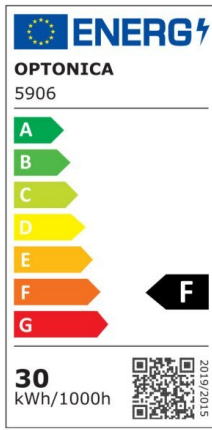

LED SMD Floodlight White City Line

Power

20W

Light color

White Light (WH)

CE

RoHS

Technical specifications

Catalog number	5903
Beam angle	120°
Brand	Optonica
Product Code	FL20-B1
Color Code	860
Color Designation	White Light (WH)
Correlated Color Temperature	6000K
EAN Code	3800156659001
Energy Consumption	20 kWh/1000h
Energy Efficiency Label	F
Flux	1600 Lm
FLUX per watt	80 lm/W
Input voltage	AC220-265V
Instant On	0.1 s
IP	IP65
Items per box	40
Items per pack	1
Life span	25000h
Lumen maintenance at end of service life	70%
Material	Aluminium

Mercury Free	Yes
On/Off Cycles	100 000x
Operating Frequency	50-60Hz
Power	20W
Ra ≥	80
Size of package	148x135x30 mm
Size of product	142x130x24 mm
Temperature	-20°C/ +40°C
Warranty	2 Years
Wattage Equivalent	107W
Weight of Product	490 gr.