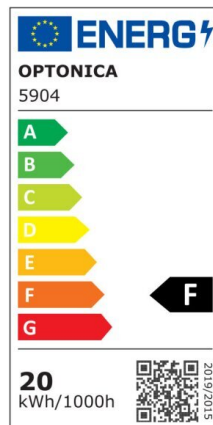

LED SMD Floodlight White City Line

Power

20W

Light color

White Light (WH)

CE

RoHS

Technical specifications

Catalog number	5903
Beam angle	120°
Brand	Optonica
Product Code	FL20-B1
Color Code	860
Color Designation	White Light (WH)
Correlated Color Temperature	6000K
EAN Code	3800156659001
Energy Consumption	20 kWh/1000h
Energy Efficiency Label	F
Flux	1600 Lm
FLUX per watt	80 lm/W
Input voltage	AC220-265V
Instant On	0.1 s
IP	IP65
Items per box	40
Items per pack	1
Life span	25000h
Lumen maintenance at end of service life	70%
Material	Aluminium

Mercury Free	Yes
On/Off Cycles	100 000x
Operating Frequency	50-60Hz
Power	20W
Ra ≥	80
Size of package	148x135x30 mm
Size of product	142x130x24 mm
Temperature	-20°C/ +40°C
Warranty	2 Years
Wattage Equivalent	107W
Weight of Product	490 gr.