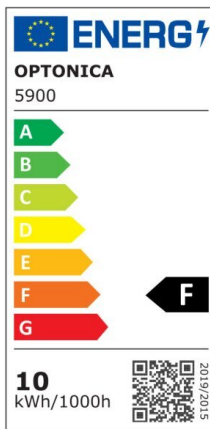

LED SMD Floodlight White City Line

Power

20W

Light color

White Light (WH)

CE

RoHS

Technical specifications

Catalog number	5903
Beam angle	120°
Brand	Optonica
Product Code	FL20-B1
Color Code	860
Color Designation	White Light (WH)
Correlated Color Temperature	6000K
EAN Code	3800156659001
Energy Consumption	20 kWh/1000h
Energy Efficiency Label	F
Flux	1600 Lm
FLUX per watt	80 lm/W
Input voltage	AC220-265V
Instant On	0.1 s
IP	IP65
Items per box	40
Items per pack	1
Life span	25000h
Lumen maintenance at end of service life	70%
Material	Aluminium

Mercury Free	Yes
On/Off Cycles	100 000x
Operating Frequency	50-60Hz
Power	20W
Ra ≥	80
Size of package	148x135x30 mm
Size of product	142x130x24 mm
Temperature	-20°C/ +40°C
Warranty	2 Years
Wattage Equivalent	107W
Weight of Product	490 gr.