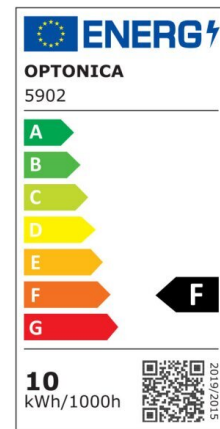

LED SMD Floodlight White City Line

Power

20W

Light color

White Light (WH)

CE

RoHS

Technical specifications

Catalog number	5903
Beam angle	120°
Brand	Optonica
Product Code	FL20-B1
Color Code	860
Color Designation	White Light (WH)
Correlated Color Temperature	6000K
EAN Code	3800156659001
Energy Consumption	20 kWh/1000h
Energy Efficiency Label	F
Flux	1600 Lm
FLUX per watt	80 lm/W
Input voltage	AC220-265V
Instant On	0.1 s
IP	IP65
Items per box	40
Items per pack	1
Life span	25000h
Lumen maintenance at end of service life	70%
Material	Aluminium

Mercury Free	Yes
On/Off Cycles	100 000x
Operating Frequency	50-60Hz
Power	20W
Ra ≥	80
Size of package	148x135x30 mm
Size of product	142x130x24 mm
Temperature	-20°C/ +40°C
Warranty	2 Years
Wattage Equivalent	107W
Weight of Product	490 gr.