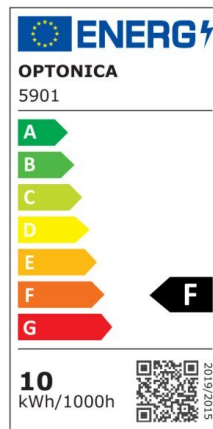

LED SMD Floodlight White City Line

Power

20W

Light color

White Light (WH)

CE

RoHS

Technical specifications

Catalog number	5903
Beam angle	120°
Brand	Optonica
Product Code	FL20-B1
Color Code	860
Color Designation	White Light (WH)
Correlated Color Temperature	6000K
EAN Code	3800156659001
Energy Consumption	20 kWh/1000h
Energy Efficiency Label	F
Flux	1600 Lm
FLUX per watt	80 lm/W
Input voltage	AC220-265V
Instant On	0.1 s
IP	IP65
Items per box	40
Items per pack	1
Life span	25000h
Lumen maintenance at end of service life	70%
Material	Aluminium

Mercury Free	Yes
On/Off Cycles	100 000x
Operating Frequency	50-60Hz
Power	20W
Ra ≥	80
Size of package	148x135x30 mm
Size of product	142x130x24 mm
Temperature	-20°C/ +40°C
Warranty	2 Years
Wattage Equivalent	107W
Weight of Product	490 gr.