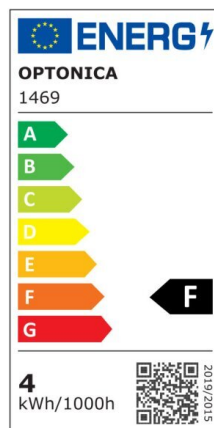

LED Filament Candle Bulb C35 E14 Dimmable

Power

4W

Light color

Warm
White
(WW)

CE

RoHS

Technical specifications

Catalog number	1473
Beam angle	300°
Brand	Optonica
Product Code	SP4-A6
Color Code	828

Color Designation	Warm White (WW)
Correlated Color Temperature	2800K
Dimmable	Yes
EAN Code	3800156614734
Energy Consumption	4 kWh/1000h
Energy Efficiency Label	F
Flux	400 lm
FLUX per watt	100lm/W
Input voltage	AC175-265V
Instant On	0.2s
IP	20
Items per box	100
Items per pack	1
Life span	25 000 Hours
Lumen maintenance at end of service life	70%
Material	Glass
Mercury Free	Yes
On/Off Cycles	100 000x
Operating Frequency	50-60Hz
Power	4W
Power Factor	0.5
Power LED	4W
Ra ≥	80
Size of Box	420x215x240 mm
Size of package	100x40x40 mm
Size of product	35x98 mm
Socket	E14
Temperature	-30°C / +50°C
Warranty	2 Years
Wattage Equivalent	32W
Weight of Product	40 gr.