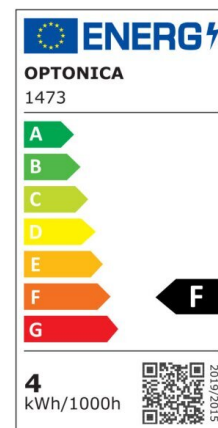

LED Filament Candle Bulb C35 E14 Dimmable

Power

4W

Light color

Warm
White
(WW)

CE

RoHS

Technical specifications

Catalog number	1473
Beam angle	300°
Brand	Optonica
Product Code	SP4-A6
Color Code	828

Color Designation	Warm White (WW)
Correlated Color Temperature	2800K
Dimmable	Yes
EAN Code	3800156614734
Energy Consumption	4 kWh/1000h
Energy Efficiency Label	F
Flux	400 lm
FLUX per watt	100lm/W
Input voltage	AC175-265V
Instant On	0.2s
IP	20
Items per box	100
Items per pack	1
Life span	25 000 Hours
Lumen maintenance at end of service life	70%
Material	Glass
Mercury Free	Yes
On/Off Cycles	100 000x
Operating Frequency	50-60Hz
Power	4W
Power Factor	0.5
Power LED	4W
Ra ≥	80
Size of Box	420x215x240 mm
Size of package	100x40x40 mm
Size of product	35x98 mm
Socket	E14
Temperature	-30°C / +50°C
Warranty	2 Years
Wattage Equivalent	32W
Weight of Product	40 gr.