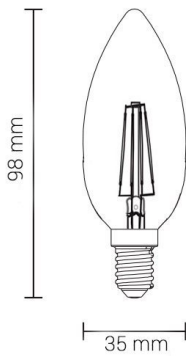

LED Filament Candle Bulb C35 E14 Dimmable

Power

4W

Light color

Warm
White
(WW)

CE

RoHS

Technical specifications

Catalog number	1473
Beam angle	300°
Brand	Optonica
Product Code	SP4-A6
Color Code	828

Color Designation	Warm White (WW)
Correlated Color Temperature	2800K
Dimmable	Yes
EAN Code	3800156614734
Energy Consumption	4 kWh/1000h
Energy Efficiency Label	F
Flux	400 lm
FLUX per watt	100lm/W
Input voltage	AC175-265V
Instant On	0.2s
IP	20
Items per box	100
Items per pack	1
Life span	25 000 Hours
Lumen maintenance at end of service life	70%
Material	Glass
Mercury Free	Yes
On/Off Cycles	100 000x
Operating Frequency	50-60Hz
Power	4W
Power Factor	0.5
Power LED	4W
Ra ≥	80
Size of Box	420x215x240 mm
Size of package	100x40x40 mm
Size of product	35x98 mm
Socket	E14
Temperature	-30°C / +50°C
Warranty	2 Years
Wattage Equivalent	32W
Weight of Product	40 gr.