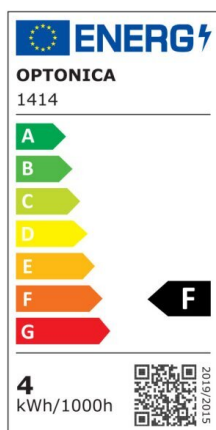

LED TWIST TIP CANDLE C35 E14 4W FILAMENT

Power

4W

Light color

Warm
White
(WW)

CE

RoHS

Technical specifications

Catalog number	1414
Beam angle	300°
Brand	Optonica
Color Code	828
Color Designation	Warm White (WW)

Correlated Color Temperature	2700K
EAN Code	3800156614147
Energy Consumption	4 kWh/1000h
Product Code	SP4-A4
Energy Efficiency Label	F
Flux	400 lm
FLUX per watt	100 lm/W
Frequency	50-60 Hz
Input voltage	AC220-240V
Instant On	0.1 s
IP	IP20
Items per box	100
Items per pack	1
Life span	25000h
Lumen maintenance at end of service life	70%
Material	Glass
On/Off Cycles	100 000x
Power	4W
Ra ≥	80
Size of package	35x130 mm
Size of product	35x120 mm
Socket	E14
Temperature	-30°C / +50°C
Warranty	2 Years
Wattage Equivalent	27W
Weight of Product	22 gr.