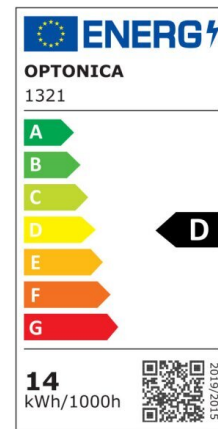

LED BULB A60 E27 14W FILAMENT

Power

14W

Light color

Neutral
White
(NW)

CE

RoHS

Technical specifications

Catalog number	1320
Beam angle	300°
Brand	Optonica
Product Code	SP14-A1
Color Code	845

Correlated Color Temperature	4500K
Color Designation	Neutral White (NW)
EAN Code	3800156613201
Energy Consumption	14 kWh/1000h
Energy Efficiency Label	D
Flux	2000 Lm
FLUX per watt	153 lm/W
Frequency	50-60 Hz
Input voltage	AC220-240V
Instant On	0.1 s
IP	IP20
Items per box	100
Items per pack	1
Lumen maintenance at end of service life	70%
Material	Glass
On/Off Cycles	100 000x
Power	14W
Ra ≥	80
Size of product	Ø65x126 mm
Socket	E27
Temperature	-30°C / +50°C
Warranty	2 Years
Wattage Equivalent	140W