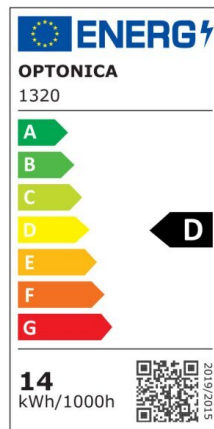

LED BULB A60 E27 14W FILAMENT

Power

14W

Light color

Neutral
White
(NW)

CE

RoHS

Technical specifications

Catalog number	1320
Beam angle	300°
Brand	Optonica
Product Code	SP14-A1
Color Code	845

Correlated Color Temperature	4500K
Color Designation	Neutral White (NW)
EAN Code	3800156613201
Energy Consumption	14 kWh/1000h
Energy Efficiency Label	D
Flux	2000 Lm
FLUX per watt	153 lm/W
Frequency	50-60 Hz
Input voltage	AC220-240V
Instant On	0.1 s
IP	IP20
Items per box	100
Items per pack	1
Lumen maintenance at end of service life	70%
Material	Glass
On/Off Cycles	100 000x
Power	14W
Ra ≥	80
Size of product	Ø65x126 mm
Socket	E27
Temperature	-30°C / +50°C
Warranty	2 Years
Wattage Equivalent	140W