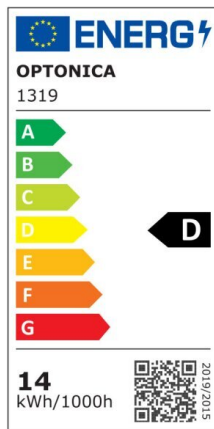

LED BULB A60 E27 14W FILAMENT

Power

14W

Light color

Neutral
White
(NW)

CE

RoHS

Technical specifications

Catalog number	1320
Beam angle	300°
Brand	Optonica
Product Code	SP14-A1
Color Code	845

Correlated Color Temperature	4500K
Color Designation	Neutral White (NW)
EAN Code	3800156613201
Energy Consumption	14 kWh/1000h
Energy Efficiency Label	D
Flux	2000 Lm
FLUX per watt	153 lm/W
Frequency	50-60 Hz
Input voltage	AC220-240V
Instant On	0.1 s
IP	IP20
Items per box	100
Items per pack	1
Lumen maintenance at end of service life	70%
Material	Glass
On/Off Cycles	100 000x
Power	14W
Ra ≥	80
Size of product	Ø65x126 mm
Socket	E27
Temperature	-30°C / +50°C
Warranty	2 Years
Wattage Equivalent	140W