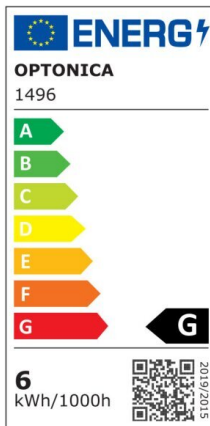

LED BULB G45 E14 6W

Power

6W

Light color

Warm
White
(WW)

CE

RoHS

Technical specifications

Catalog number	1498
Beam angle	240°
Brand	Optonica
Color Code	828
Color Designation	Warm White (WW)
Correlated Color Temperature	2700K

Dimmable	Yes
Energy Efficiency Label	G
Flux	480 lm
FLUX per watt	80 lm/W
Frequency	50-60 Hz
EAN Code	3800156614987
Input voltage	AC175-265V
Instant On	0.1 s
IP	IP20
Items per box	100
Items per pack	1
Life span	25000h
Material	Plastic+ALU
On/Off Cycles	25 000x
Power	6W
Product Code	SP6-A8
Ra ≥	80
Size of package	50X85 mm
Size of product	Ø 45x80 mm
Socket	E14
Temperature	-30°C / +50°C
Warranty	2 Years
Weight of Product	26 gr.