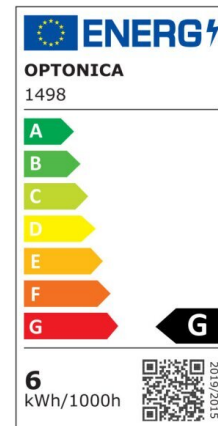

LED BULB G45 E14 6W

Power

6W

Light color

Warm
White
(WW)

CE

RoHS

Technical specifications

Catalog number	1498
Beam angle	240°
Brand	Optonica
Color Code	828
Color Designation	Warm White (WW)
Correlated Color Temperature	2700K

Dimmable	Yes
Energy Efficiency Label	G
Flux	480 lm
FLUX per watt	80 lm/W
Frequency	50-60 Hz
EAN Code	3800156614987
Input voltage	AC175-265V
Instant On	0.1 s
IP	IP20
Items per box	100
Items per pack	1
Life span	25000h
Material	Plastic+ALU
On/Off Cycles	25 000x
Power	6W
Product Code	SP6-A8
Ra ≥	80
Size of package	50X85 mm
Size of product	Ø 45x80 mm
Socket	E14
Temperature	-30°C / +50°C
Warranty	2 Years
Weight of Product	26 gr.