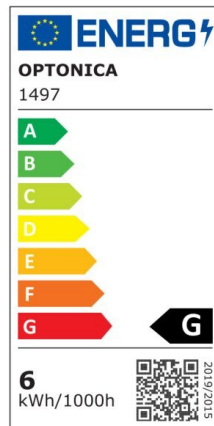

LED BULB G45 E14 6W

Power

6W

Light color

Warm
White
(WW)

CE

RoHS

Technical specifications

Catalog number	1498
Beam angle	240°
Brand	Optonica
Color Code	828
Color Designation	Warm White (WW)
Correlated Color Temperature	2700K

Dimmable	Yes
Energy Efficiency Label	G
Flux	480 lm
FLUX per watt	80 lm/W
Frequency	50-60 Hz
EAN Code	3800156614987
Input voltage	AC175-265V
Instant On	0.1 s
IP	IP20
Items per box	100
Items per pack	1
Life span	25000h
Material	Plastic+ALU
On/Off Cycles	25 000x
Power	6W
Product Code	SP6-A8
Ra ≥	80
Size of package	50X85 mm
Size of product	Ø 45x80 mm
Socket	E14
Temperature	-30°C / +50°C
Warranty	2 Years
Weight of Product	26 gr.