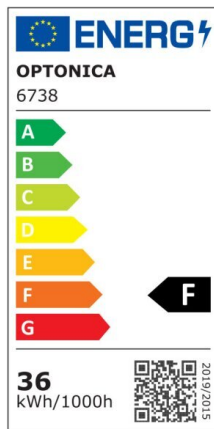

Fixture With Tube T8 2*120 cm 2*18W

Power

36W

Light color

White
Light
(WH)

CE

RoHS

Technical specifications

Catalog number	6737
Beam angle	120°
Body Color	White
Brand	Optonica
Color Code	860

Color Designation	White Light (WH)
Correlated Color Temperature	6000K
EAN Code	3800156667372
Energy Consumption	36 kWh/1000h
Energy Efficiency Label	F
Flux	3200 Lm
FLUX per watt	89 Lm/W
Input voltage	AC165-265V
Instant On	0.1 s
IP	IP65
Items per box	8
Items per pack	1
Life span	25000h
Lumen maintenance at end of service life	70%
Material	PC+Glass
Mercury Free	Yes
On/Off Cycles	100 000x
Operating Frequency	50-60Hz
Power	2*18W
Ra ≥	80
Size of package	1320x120 mm
Size of product	1285x113x63 mm
Product Code	OT1-B1
Temperature	-20°C/ +40°C
Warranty	2 Years
Weight of Product	1.670 kg