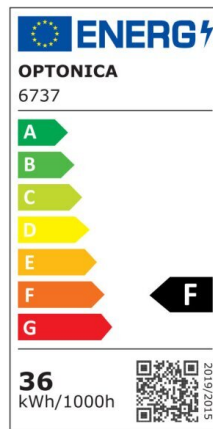

Fixture With Tube T8 2*120 cm 2*18W

Power

36W

Light color

White
Light
(WH)

CE

RoHS

Technical specifications

Catalog number	6737
Beam angle	120°
Body Color	White
Brand	Optonica
Color Code	860

Color Designation	White Light (WH)
Correlated Color Temperature	6000K
EAN Code	3800156667372
Energy Consumption	36 kWh/1000h
Energy Efficiency Label	F
Flux	3200 Lm
FLUX per watt	89 Lm/W
Input voltage	AC165-265V
Instant On	0.1 s
IP	IP65
Items per box	8
Items per pack	1
Life span	25000h
Lumen maintenance at end of service life	70%
Material	PC+Glass
Mercury Free	Yes
On/Off Cycles	100 000x
Operating Frequency	50-60Hz
Power	2*18W
Ra ≥	80
Size of package	1320x120 mm
Size of product	1285x113x63 mm
Product Code	OT1-B1
Temperature	-20°C/ +40°C
Warranty	2 Years
Weight of Product	1.670 kg