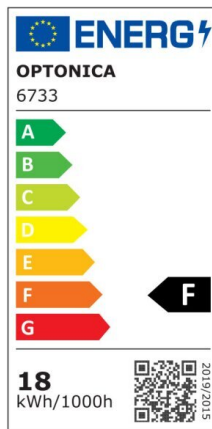

## Fixture With LED Tube T8 2\*60 cm

Power

18W

Light color

Neutral  
White  
(NW)

CE

RoHS

## Technical specifications

Catalog number	6734
Beam angle	120°
Body Color	White
Brand	Optonica
Color Code	845

Color Designation	Neutral White (NW)
Correlated Color Temperature	4500K
EAN Code	3800156667341
Energy Consumption	18 kWh/1000h
Energy Efficiency Label	F
Flux	1600 Lm
FLUX per watt	89 Lm/W
Input voltage	AC165-265V
Instant On	0.1 s
IP	IP65
Life span	25000h
Lumen maintenance at end of service life	70%
Material	PC+Glass
Mercury Free	Yes
On/Off Cycles	100 000x
Operating Frequency	50-60Hz
Power	2*9W
Ra ≥	80
Items per pack	8
Size of package	720x120 mm
Size of product	680x11x63 mm
Product Code	OT1-B1
Temperature	-20°C/ +40°C
Warranty	2 Years
Weight of Product	1.010 kg