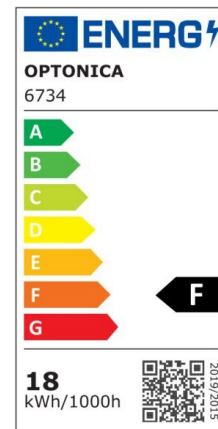

## Fixture With LED Tube T8 2\*60 cm

Power

18W

Light color

Neutral  
White  
(NW)

CE

RoHS

## Technical specifications

Catalog number	6734
Beam angle	120°
Body Color	White
Brand	Optonica
Color Code	845

Color Designation	Neutral White (NW)
Correlated Color Temperature	4500K
EAN Code	3800156667341
Energy Consumption	18 kWh/1000h
Energy Efficiency Label	F
Flux	1600 Lm
FLUX per watt	89 Lm/W
Input voltage	AC165-265V
Instant On	0.1 s
IP	IP65
Life span	25000h
Lumen maintenance at end of service life	70%
Material	PC+Glass
Mercury Free	Yes
On/Off Cycles	100 000x
Operating Frequency	50-60Hz
Power	2*9W
Ra ≥	80
Items per pack	8
Size of package	720x120 mm
Size of product	680x11x63 mm
Product Code	OT1-B1
Temperature	-20°C/ +40°C
Warranty	2 Years
Weight of Product	1.010 kg