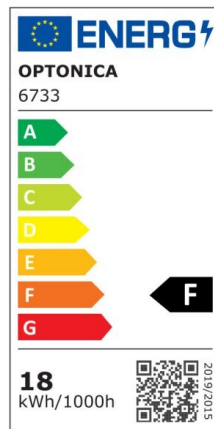

Fixture With LED Tube T8 2*60 cm

Power

18W

Light color

White
Light
(WH)

CE

RoHS

Technical specifications

Catalog number	6733
Beam angle	120°
Body Color	White
Brand	Optonica
Color Code	860

Color Designation	White Light (WH)
Correlated Color Temperature	6000K
EAN Code	3800156667334
Energy Consumption	18 kWh/1000h
Energy Efficiency Label	F
Flux	1600 Lm
FLUX per watt	89 Lm/W
Input voltage	AC165-265V
Instant On	0.1 s
IP	IP65
Life span	25000h
Lumen maintenance at end of service life	70%
Material	PC+Glass
Mercury Free	Yes
On/Off Cycles	100 000x
Operating Frequency	50-60Hz
Power	2*9W
Ra ≥	80
Items per pack	8
Size of package	720x120 mm
Size of product	680x11x63 mm
Product Code	OT1-B1
Temperature	-20°C/ +40°C
Warranty	2 Years
Weight of Product	1.010 kg