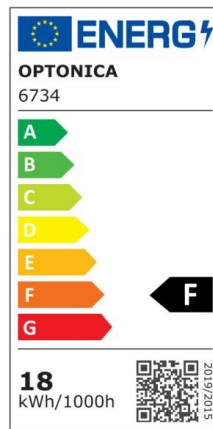

Fixture With LED Tube T8 2*60 cm

Power

18W

Light color

White
Light
(WH)

CE

RoHS

Technical specifications

Catalog number	6733
Beam angle	120°
Body Color	White
Brand	Optonica
Color Code	860

Color Designation	White Light (WH)
Correlated Color Temperature	6000K
EAN Code	3800156667334
Energy Consumption	18 kWh/1000h
Energy Efficiency Label	F
Flux	1600 Lm
FLUX per watt	89 Lm/W
Input voltage	AC165-265V
Instant On	0.1 s
IP	IP65
Life span	25000h
Lumen maintenance at end of service life	70%
Material	PC+Glass
Mercury Free	Yes
On/Off Cycles	100 000x
Operating Frequency	50-60Hz
Power	2*9W
Ra ≥	80
Items per pack	8
Size of package	720x120 mm
Size of product	680x11x63 mm
Product Code	OT1-B1
Temperature	-20°C/ +40°C
Warranty	2 Years
Weight of Product	1.010 kg