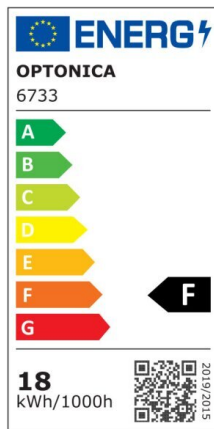

Fixture With LED Tube T8 2*60 cm

Power

18W

Light color

White
Light
(WH)

CE

RoHS

Technical specifications

Catalog number	6733
Beam angle	120°
Body Color	White
Brand	Optonica
Color Code	860

Color Designation	White Light (WH)
Correlated Color Temperature	6000K
EAN Code	3800156667334
Energy Consumption	18 kWh/1000h
Energy Efficiency Label	F
Flux	1600 Lm
FLUX per watt	89 Lm/W
Input voltage	AC165-265V
Instant On	0.1 s
IP	IP65
Life span	25000h
Lumen maintenance at end of service life	70%
Material	PC+Glass
Mercury Free	Yes
On/Off Cycles	100 000x
Operating Frequency	50-60Hz
Power	2*9W
Ra ≥	80
Items per pack	8
Size of package	720x120 mm
Size of product	680x11x63 mm
Product Code	OT1-B1
Temperature	-20°C/ +40°C
Warranty	2 Years
Weight of Product	1.010 kg