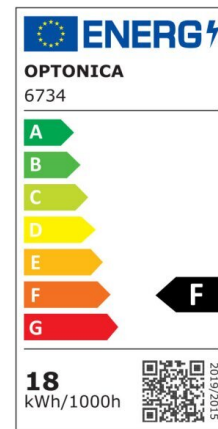

Fixture With LED Tube T8 2*60 cm

Power

18W

Light color

White
Light
(WH)

CE

RoHS

Technical specifications

Catalog number	6733
Beam angle	120°
Body Color	White
Brand	Optonica
Color Code	860

Color Designation	White Light (WH)
Correlated Color Temperature	6000K
EAN Code	3800156667334
Energy Consumption	18 kWh/1000h
Energy Efficiency Label	F
Flux	1600 Lm
FLUX per watt	89 Lm/W
Input voltage	AC165-265V
Instant On	0.1 s
IP	IP65
Life span	25000h
Lumen maintenance at end of service life	70%
Material	PC+Glass
Mercury Free	Yes
On/Off Cycles	100 000x
Operating Frequency	50-60Hz
Power	2*9W
Ra ≥	80
Items per pack	8
Size of package	720x120 mm
Size of product	680x11x63 mm
Product Code	OT1-B1
Temperature	-20°C/ +40°C
Warranty	2 Years
Weight of Product	1.010 kg