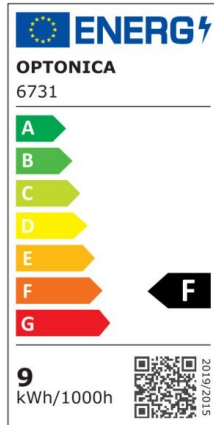

Fixture With LED Tube T8

Power

9W

Light color

White
Light
(WH)

CE

RoHS

Technical specifications

Catalog number	6731
Beam angle	180°
Body Color	White
Brand	Optonica
Color Code	860
Color Designation	White Light (WH)
Correlated Color Temperature	6000K
EAN Code	3800156667310
Energy Consumption	9 kWh/1000h
Energy Efficiency Label	F
Flux	800 lm
FLUX per watt	85 lm/W
Input voltage	AC:220-240V
Instant On	0.1 s
IP	IP65
Items per box	12
Items per pack	1
Life span	25000h
Lumen maintenance at end of service life	70%
Material	PC+Glass

On/Off Cycles	25 000x
Operating Frequency	50-60Hz
Power	1*9W
Ra ≥	80
Size of package	720x 70 mm
Size of product	680x67x63 mm
Product Code	OT1-A9
Temperature	-20°C/ +40°C
Warranty	2 Years
Weight of Product	700 gr