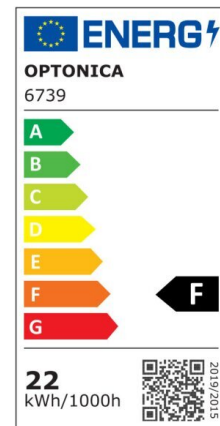

Fixture With LED Tube T8

Power

9W

Light color

White
Light
(WH)

CE

RoHS

Technical specifications

Catalog number	6731
Beam angle	180°
Body Color	White
Brand	Optonica
Color Code	860
Color Designation	White Light (WH)
Correlated Color Temperature	6000K
EAN Code	3800156667310
Energy Consumption	9 kWh/1000h
Energy Efficiency Label	F
Flux	800 lm
FLUX per watt	85 lm/W
Input voltage	AC:220-240V
Instant On	0.1 s
IP	IP65
Items per box	12
Items per pack	1
Life span	25000h
Lumen maintenance at end of service life	70%
Material	PC+Glass

On/Off Cycles	25 000x
Operating Frequency	50-60Hz
Power	1*9W
Ra ≥	80
Size of package	720x 70 mm
Size of product	680x67x63 mm
Product Code	OT1-A9
Temperature	-20°C/ +40°C
Warranty	2 Years
Weight of Product	700 gr