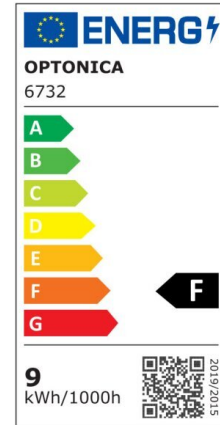

Fixture With LED Tube T8

Power

9W

Light color

White
Light
(WH)

CE

RoHS

Technical specifications

Catalog number	6731
Beam angle	180°
Body Color	White
Brand	Optonica
Color Code	860
Color Designation	White Light (WH)
Correlated Color Temperature	6000K
EAN Code	3800156667310
Energy Consumption	9 kWh/1000h
Energy Efficiency Label	F
Flux	800 lm
FLUX per watt	85 lm/W
Input voltage	AC:220-240V
Instant On	0.1 s
IP	IP65
Items per box	12
Items per pack	1
Life span	25000h
Lumen maintenance at end of service life	70%
Material	PC+Glass

On/Off Cycles	25 000x
Operating Frequency	50-60Hz
Power	1*9W
Ra ≥	80
Size of package	720x 70 mm
Size of product	680x67x63 mm
Product Code	OT1-A9
Temperature	-20°C/ +40°C
Warranty	2 Years
Weight of Product	700 gr