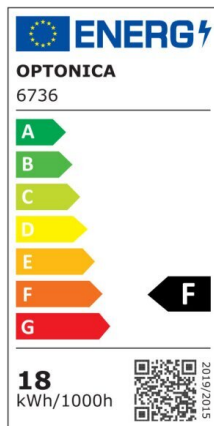

Fixture With LED Tube T8

Power

9W

Light color

White
Light
(WH)

CE

RoHS

Technical specifications

Catalog number	6731
Beam angle	180°
Body Color	White
Brand	Optonica
Color Code	860
Color Designation	White Light (WH)
Correlated Color Temperature	6000K
EAN Code	3800156667310
Energy Consumption	9 kWh/1000h
Energy Efficiency Label	F
Flux	800 lm
FLUX per watt	85 lm/W
Input voltage	AC:220-240V
Instant On	0.1 s
IP	IP65
Items per box	12
Items per pack	1
Life span	25000h
Lumen maintenance at end of service life	70%
Material	PC+Glass

On/Off Cycles	25 000x
Operating Frequency	50-60Hz
Power	1*9W
Ra ≥	80
Size of package	720x 70 mm
Size of product	680x67x63 mm
Product Code	OT1-A9
Temperature	-20°C/ +40°C
Warranty	2 Years
Weight of Product	700 gr