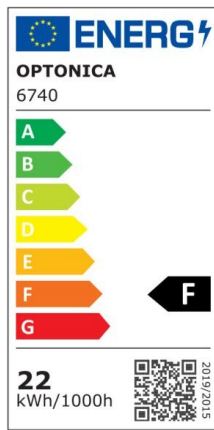

Fixture With LED Tube T8

Power

9W

Light color

White
Light
(WH)

CE

RoHS

Technical specifications

Catalog number	6731
Beam angle	180°
Body Color	White
Brand	Optonica
Color Code	860
Color Designation	White Light (WH)
Correlated Color Temperature	6000K
EAN Code	3800156667310
Energy Consumption	9 kWh/1000h
Energy Efficiency Label	F
Flux	800 lm
FLUX per watt	85 lm/W
Input voltage	AC:220-240V
Instant On	0.1 s
IP	IP65
Items per box	12
Items per pack	1
Life span	25000h
Lumen maintenance at end of service life	70%
Material	PC+Glass

On/Off Cycles	25 000x
Operating Frequency	50-60Hz
Power	1*9W
Ra ≥	80
Size of package	720x 70 mm
Size of product	680x67x63 mm
Product Code	OT1-A9
Temperature	-20°C/ +40°C
Warranty	2 Years
Weight of Product	700 gr