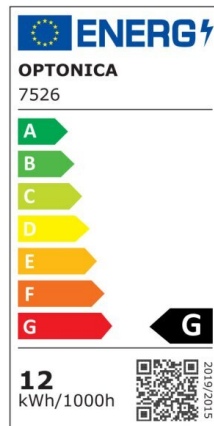

LED Wall Light Grey IP65

Power

12W

Light color

Warm
White
(WW)

CE

RoHS

Technical specifications

Catalog number	7526
Beam angle	109°
Body Color	Grey
Brand	Optonica
Color Code	830
Color Designation	Warm White (WW)

Color Of The Shell	Grey
Correlated Color Temperature	3000K
Dimmable	No
EAN Code	3800156675261
Energy Consumption	12 kWh/1000h
Energy Efficiency Label	G
Flux	500 lm
FLUX per watt	40lm/W
Input voltage	AC220-240V
Instant On	0.1s
IP	65
Items per box	20
Items per pack	1
Life span	25 000 Hours
Lumen maintenance at end of service life	70%
Material	PC
Mercury Free	Yes
On/Off Cycles	100 000x
Operating Frequency	50-60Hz
Power	12W
Power Factor	0.5
Product Code	WL12-A3
Ra \geq	80
Size of package	235x120x85 mm
Size of product	230x110x76 mm
Temperature	-20°C / +50°C
Warranty	2 Years
Wattage Equivalent	27W
Weight of Product	454 gr.