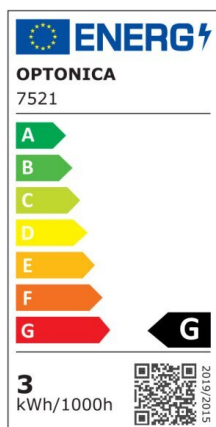

LED Step Light White Square

Power

3W

Light color

Neutral
White
(NW)

CE

RoHS

Technical specifications

Catalog number	7521
Beam angle	58°
Body Color	White
Brand	Optonica
Color Code	842
Color Designation	Neutral White (NW)

Color Of The Shell	White
Correlated Color Temperature	4200K
Dimmable	No
EAN Code	3800156675216
Energy Consumption	3 kWh/1000h
Energy Efficiency Label	G
Flux	195 lm
FLUX per watt	65 lm/W
Input voltage	AC220-240V
Instant On	0.1s
IP	20
Items per box	50
Items per pack	1
Life span	25 000 Hours
Lumen maintenance at end of service life	70%
Material	Aluminium
On/Off Cycles	25 000x
Operating Frequency	50-60Hz
Power	3W
Power Factor	0.5
Product Code	WL3-A3
Ra ≥	80
Size of package	100x100x60 mm
Size of product	84x84x43 mm
Temperature	-20°C / +50°C
Warranty	2 Years
Wattage Equivalent	13W
Weight of Product	320 gr.