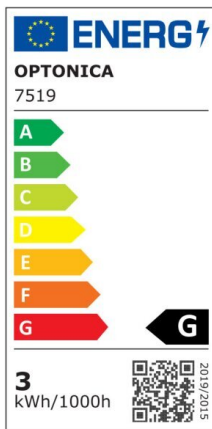

LED Step Light Rectangular Grey

Power

3W

Light color

Warm White (WW)

CE

RoHS

Technical specifications

Catalog number	7519
Beam angle	65°
Body Color	Grey
Brand	Optonica
Color Code	830

Color Designation	Warm White (WW)
Color Of The Shell	Grey
Correlated Color Temperature	3000K
Dimmable	No
EAN Code	3800156675193
Energy Consumption	3 kWh/1000h
Energy Efficiency Label	G
Flux	100 lm
FLUX per watt	33lm/W
Input voltage	AC220-240V
Instant On	0.1s
IP	65
Items per box	50
Items per pack	1
Life span	25 000 Hours
Lumen maintenance at end of service life	70%
Material	PC
Mount Type	Step light
On/Off Cycles	25 000x
Operating Frequency	50-60Hz
Power	3W
Power Factor	0.5
Product Code	WL3-A5
Ra ≥	80
Size of package	240x90x40 mm
Size of product	230x80x28 mm
Temperature	-20°C / +50°C
Warranty	2 Years
Wattage Equivalent	20W
Weight of Product	261 gr.