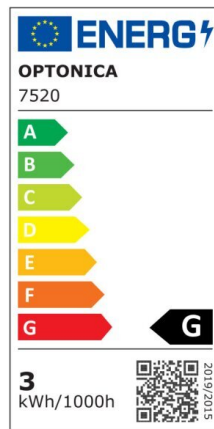

LED Step Light Rectangular Grey

Power

3W

Light color

Warm White (WW)

CE

RoHS

Technical specifications

Catalog number	7519
Beam angle	65°
Body Color	Grey
Brand	Optonica
Color Code	830

Color Designation	Warm White (WW)
Color Of The Shell	Grey
Correlated Color Temperature	3000K
Dimmable	No
EAN Code	3800156675193
Energy Consumption	3 kWh/1000h
Energy Efficiency Label	G
Flux	100 lm
FLUX per watt	33lm/W
Input voltage	AC220-240V
Instant On	0.1s
IP	65
Items per box	50
Items per pack	1
Life span	25 000 Hours
Lumen maintenance at end of service life	70%
Material	PC
Mount Type	Step light
On/Off Cycles	25 000x
Operating Frequency	50-60Hz
Power	3W
Power Factor	0.5
Product Code	WL3-A5
Ra ≥	80
Size of package	240x90x40 mm
Size of product	230x80x28 mm
Temperature	-20°C / +50°C
Warranty	2 Years
Wattage Equivalent	20W
Weight of Product	261 gr.