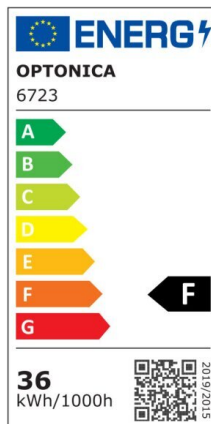

## LED Waterproof Fixture

Power

18W

Light color

Neutral White (NW)

CE

RoHS

## Technical specifications

Catalog number	6722
Beam angle	180°
Brand	Optonica
Color Code	840
Color Designation	Neutral White (NW)
Correlated Color Temperature	4000K
Dimmable	No
EAN Code	3800156667228
Energy Consumption	18 kWh/1000h
Energy Efficiency Label	F
Flux	1800 lm
FLUX per watt	100lm/W
Input voltage	AC220-240V
Instant On	0.1s
IP	65
Life span	25 000 Hours
Lumen maintenance at end of service life	70%
Material	PC
On/Off Cycles	25 000x
Operating	50-60Hz

Frequency	
Others	Fast M12 Cable Gland, Stainless steel clips
Power	18W
Power Factor	0.5
Product Code	OT18-A1
Ra ≥	80
Size of product	650x74x42.5 mm
Temperature	-20°C / +40°C
Weight of Product	400 gr.
Warranty	2 Years