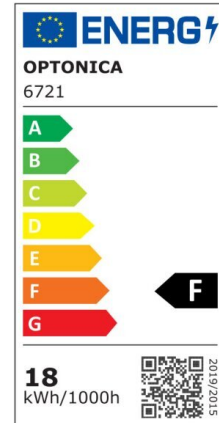

LED Waterproof Fixture

Power

18W

Light color

Neutral White (NW)

CE

RoHS

Technical specifications

| | |
|------------------------------------------|--------------------|
| Catalog number | 6722 |
| Beam angle | 180° |
| Brand | Optonica |
| Color Code | 840 |
| Color Designation | Neutral White (NW) |
| Correlated Color Temperature | 4000K |
| Dimmable | No |
| EAN Code | 3800156667228 |
| Energy Consumption | 18 kWh/1000h |
| Energy Efficiency Label | F |
| Flux | 1800 lm |
| FLUX per watt | 100lm/W |
| Input voltage | AC220-240V |
| Instant On | 0.1s |
| IP | 65 |
| Life span | 25 000 Hours |
| Lumen maintenance at end of service life | 70% |
| Material | PC |
| Mercury Free | Yes |
| On/Off Cycles | 100 000x |

| | |
|---------------------|---------------------------------------------|
| Operating Frequency | 50-60Hz |
| Others | Fast M12 Cable Gland, Stainless steel clips |
| Power | 18W |
| Power Factor | 0.5 |
| Product Code | OT18-A1 |
| Ra ≥ | 80 |
| Size of product | 650x74x42.5 mm |
| Temperature | -20°C / +40°C |
| Weight of Product | 400 gr. |
| Warranty | 2 Years |