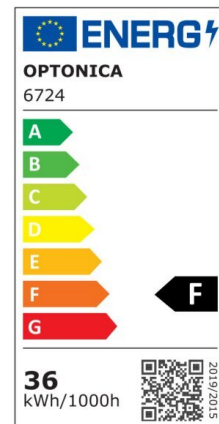

LED Waterproof Fixture

Power

18W

Light color

Neutral White (NW)

CE

RoHS

Technical specifications

| | |
|------------------------------------------|--------------------|
| Catalog number | 6722 |
| Beam angle | 180° |
| Brand | Optonica |
| Color Code | 840 |
| Color Designation | Neutral White (NW) |
| Correlated Color Temperature | 4000K |
| Dimmable | No |
| EAN Code | 3800156667228 |
| Energy Consumption | 18 kWh/1000h |
| Energy Efficiency Label | F |
| Flux | 1800 lm |
| FLUX per watt | 100lm/W |
| Input voltage | AC220-240V |
| Instant On | 0.1s |
| IP | 65 |
| Life span | 25 000 Hours |
| Lumen maintenance at end of service life | 70% |
| Material | PC |
| Mercury Free | Yes |
| On/Off Cycles | 100 000x |

| | |
|---------------------|---------------------------------------------|
| Operating Frequency | 50-60Hz |
| Others | Fast M12 Cable Gland, Stainless steel clips |
| Power | 18W |
| Power Factor | 0.5 |
| Product Code | OT18-A1 |
| Ra ≥ | 80 |
| Size of product | 650x74x42.5 mm |
| Temperature | -20°C / +40°C |
| Weight of Product | 400 gr. |
| Warranty | 2 Years |