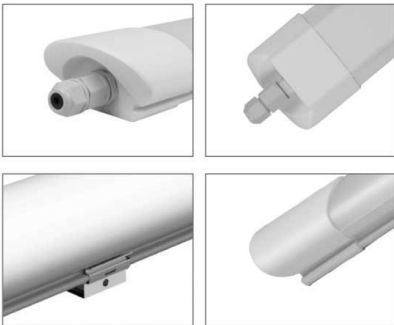

LED Waterproof Fixture

Power

18W

Light color

Neutral White (NW)

CE

RoHS

Technical specifications

| | |
|---------------------|---------------------------------------------|
| Operating Frequency | 50-60Hz |
| Others | Fast M12 Cable Gland, Stainless steel clips |
| Power | 18W |
| Power Factor | 0.5 |
| Product Code | OT18-A1 |
| Ra ≥ | 80 |
| Size of product | 650x74x42.5 mm |
| Temperature | -20°C / +40°C |
| Weight of Product | 400 gr. |
| Warranty | 2 Years |