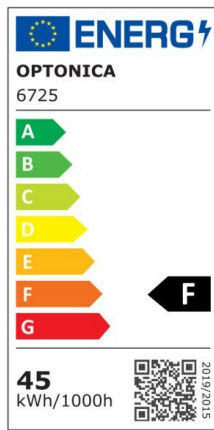

LED Waterproof Fixture

Power

18W

Light color

Neutral White (NW)

CE

RoHS

Technical specifications

| | |
|------------------------------------------|--------------------|
| Catalog number | 6722 |
| Beam angle | 180° |
| Brand | Optonica |
| Color Code | 840 |
| Color Designation | Neutral White (NW) |
| Correlated Color Temperature | 4000K |
| Dimmable | No |
| EAN Code | 3800156667228 |
| Energy Consumption | 18 kWh/1000h |
| Energy Efficiency Label | F |
| Flux | 1800 lm |
| FLUX per watt | 100lm/W |
| Input voltage | AC220-240V |
| Instant On | 0.1s |
| IP | 65 |
| Life span | 25 000 Hours |
| Lumen maintenance at end of service life | 70% |
| Material | PC |
| Mercury Free | Yes |
| On/Off Cycles | 100 000x |

| | |
|---------------------|---------------------------------------------|
| Operating Frequency | 50-60Hz |
| Others | Fast M12 Cable Gland, Stainless steel clips |
| Power | 18W |
| Power Factor | 0.5 |
| Product Code | OT18-A1 |
| Ra ≥ | 80 |
| Size of product | 650x74x42.5 mm |
| Temperature | -20°C / +40°C |
| Weight of Product | 400 gr. |
| Warranty | 2 Years |