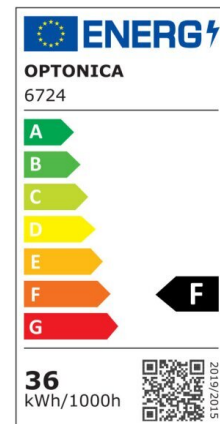

## LED Waterproof Fixture

Power

18W

Light color

Neutral White (NW)

CE

RoHS

## Technical specifications

Catalog number	6722
Beam angle	180°
Brand	Optonica
Color Code	840
Color Designation	Neutral White (NW)
Correlated Color Temperature	4000K
Dimmable	No
EAN Code	3800156667228
Energy Consumption	18 kWh/1000h
Energy Efficiency Label	F
Flux	1800 lm
FLUX per watt	100lm/W
Input voltage	AC220-240V
Instant On	0.1s
IP	65
Life span	25 000 Hours
Lumen maintenance at end of service life	70%
Material	PC
On/Off Cycles	25 000x
Operating	50-60Hz

Frequency	
Others	Fast M12 Cable Gland, Stainless steel clips
Power	18W
Power Factor	0.5
Product Code	OT18-A1
Ra ≥	80
Size of product	650x74x42.5 mm
Temperature	-20°C / +40°C
Weight of Product	400 gr.
Warranty	2 Years