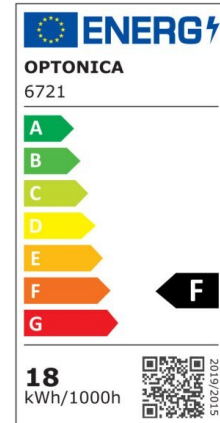

## LED Waterproof Fixture

Power

18W

Light color

Neutral White (NW)

CE

RoHS

## Technical specifications

Catalog number	6722
Beam angle	180°
Brand	Optonica
Color Code	840
Color Designation	Neutral White (NW)
Correlated Color Temperature	4000K
Dimmable	No
EAN Code	3800156667228
Energy Consumption	18 kWh/1000h
Energy Efficiency Label	F
Flux	1800 lm
FLUX per watt	100lm/W
Input voltage	AC220-240V
Instant On	0.1s
IP	65
Life span	25 000 Hours
Lumen maintenance at end of service life	70%
Material	PC
On/Off Cycles	25 000x
Operating	50-60Hz

Frequency	
Others	Fast M12 Cable Gland, Stainless steel clips
Power	18W
Power Factor	0.5
Product Code	OT18-A1
Ra ≥	80
Size of product	650x74x42.5 mm
Temperature	-20°C / +40°C
Weight of Product	400 gr.
Warranty	2 Years