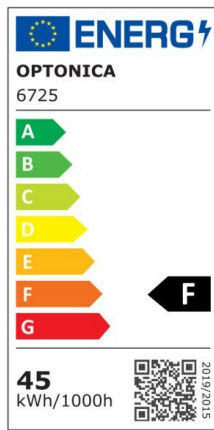

## LED Waterproof Fixture

Power

18W

Light color

Neutral White (NW)

CE

RoHS

## Technical specifications

Catalog number	6722
Beam angle	180°
Brand	Optonica
Color Code	840
Color Designation	Neutral White (NW)
Correlated Color Temperature	4000K
Dimmable	No
EAN Code	3800156667228
Energy Consumption	18 kWh/1000h
Energy Efficiency Label	F
Flux	1800 lm
FLUX per watt	100lm/W
Input voltage	AC220-240V
Instant On	0.1s
IP	65
Life span	25 000 Hours
Lumen maintenance at end of service life	70%
Material	PC
On/Off Cycles	25 000x
Operating	50-60Hz

Frequency	
Others	Fast M12 Cable Gland, Stainless steel clips
Power	18W
Power Factor	0.5
Product Code	OT18-A1
Ra ≥	80
Size of product	650x74x42.5 mm
Temperature	-20°C / +40°C
Weight of Product	400 gr.
Warranty	2 Years