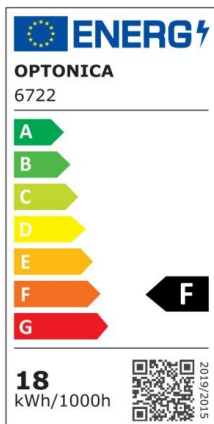

LED Waterproof Fixture

Power

18W

Light color

Neutral White (NW)

CE

RoHS

Technical specifications

| | |
|------------------------------------------|--------------------|
| Catalog number | 6722 |
| Beam angle | 180° |
| Brand | Optonica |
| Color Code | 840 |
| Color Designation | Neutral White (NW) |
| Correlated Color Temperature | 4000K |
| Dimmable | No |
| EAN Code | 3800156667228 |
| Energy Consumption | 18 kWh/1000h |
| Energy Efficiency Label | F |
| Flux | 1800 lm |
| FLUX per watt | 100lm/W |
| Input voltage | AC220-240V |
| Instant On | 0.1s |
| IP | 65 |
| Life span | 25 000 Hours |
| Lumen maintenance at end of service life | 70% |
| Material | PC |
| Mercury Free | Yes |
| On/Off Cycles | 100 000x |

| | |
|---------------------|---------------------------------------------|
| Operating Frequency | 50-60Hz |
| Others | Fast M12 Cable Gland, Stainless steel clips |
| Power | 18W |
| Power Factor | 0.5 |
| Product Code | OT18-A1 |
| Ra ≥ | 80 |
| Size of product | 650x74x42.5 mm |
| Temperature | -20°C / +40°C |
| Weight of Product | 400 gr. |
| Warranty | 2 Years |