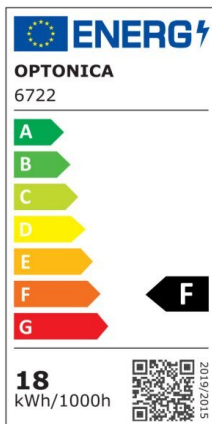

## LED Waterproof Fixture

Power

18W

Light color

Neutral White (NW)

CE

RoHS

## Technical specifications

Catalog number	6722
Beam angle	180°
Brand	Optonica
Color Code	840
Color Designation	Neutral White (NW)
Correlated Color Temperature	4000K
Dimmable	No
EAN Code	3800156667228
Energy Consumption	18 kWh/1000h
Energy Efficiency Label	F
Flux	1800 lm
FLUX per watt	100lm/W
Input voltage	AC220-240V
Instant On	0.1s
IP	65
Life span	25 000 Hours
Lumen maintenance at end of service life	70%
Material	PC
On/Off Cycles	25 000x
Operating	50-60Hz

Frequency	
Others	Fast M12 Cable Gland, Stainless steel clips
Power	18W
Power Factor	0.5
Product Code	OT18-A1
Ra ≥	80
Size of product	650x74x42.5 mm
Temperature	-20°C / +40°C
Weight of Product	400 gr.
Warranty	2 Years