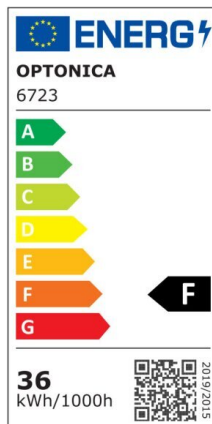

LED Waterproof Fixture

Power

18W

Light color

Neutral White (NW)

CE

RoHS

Technical specifications

| | |
|------------------------------------------|--------------------|
| Catalog number | 6722 |
| Beam angle | 180° |
| Brand | Optonica |
| Color Code | 840 |
| Color Designation | Neutral White (NW) |
| Correlated Color Temperature | 4000K |
| Dimmable | No |
| EAN Code | 3800156667228 |
| Energy Consumption | 18 kWh/1000h |
| Energy Efficiency Label | F |
| Flux | 1800 lm |
| FLUX per watt | 100lm/W |
| Input voltage | AC220-240V |
| Instant On | 0.1s |
| IP | 65 |
| Life span | 25 000 Hours |
| Lumen maintenance at end of service life | 70% |
| Material | PC |
| Mercury Free | Yes |
| On/Off Cycles | 100 000x |

| | |
|---------------------|---------------------------------------------|
| Operating Frequency | 50-60Hz |
| Others | Fast M12 Cable Gland, Stainless steel clips |
| Power | 18W |
| Power Factor | 0.5 |
| Product Code | OT18-A1 |
| Ra ≥ | 80 |
| Size of product | 650x74x42.5 mm |
| Temperature | -20°C / +40°C |
| Weight of Product | 400 gr. |
| Warranty | 2 Years |