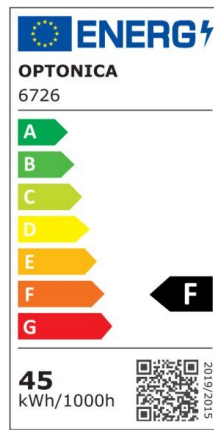

## LED Waterproof Fixture

Power

18W

Light color

Neutral White (NW)

CE

RoHS

## Technical specifications

Catalog number	6722
Beam angle	180°
Brand	Optonica
Color Code	840
Color Designation	Neutral White (NW)
Correlated Color Temperature	4000K
Dimmable	No
EAN Code	3800156667228
Energy Consumption	18 kWh/1000h
Energy Efficiency Label	F
Flux	1800 lm
FLUX per watt	100lm/W
Input voltage	AC220-240V
Instant On	0.1s
IP	65
Life span	25 000 Hours
Lumen maintenance at end of service life	70%
Material	PC
On/Off Cycles	25 000x
Operating	50-60Hz

Frequency	
Others	Fast M12 Cable Gland, Stainless steel clips
Power	18W
Power Factor	0.5
Product Code	OT18-A1
Ra ≥	80
Size of product	650x74x42.5 mm
Temperature	-20°C / +40°C
Weight of Product	400 gr.
Warranty	2 Years