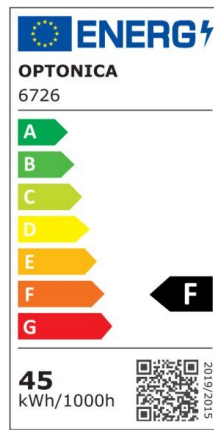

LED Waterproof Fixture

Power

18W

Light color

Neutral White (NW)

CE

RoHS

Technical specifications

| | |
|------------------------------------------|--------------------|
| Catalog number | 6722 |
| Beam angle | 180° |
| Brand | Optonica |
| Color Code | 840 |
| Color Designation | Neutral White (NW) |
| Correlated Color Temperature | 4000K |
| Dimmable | No |
| EAN Code | 3800156667228 |
| Energy Consumption | 18 kWh/1000h |
| Energy Efficiency Label | F |
| Flux | 1800 lm |
| FLUX per watt | 100lm/W |
| Input voltage | AC220-240V |
| Instant On | 0.1s |
| IP | 65 |
| Life span | 25 000 Hours |
| Lumen maintenance at end of service life | 70% |
| Material | PC |
| Mercury Free | Yes |
| On/Off Cycles | 100 000x |

| | |
|---------------------|---------------------------------------------|
| Operating Frequency | 50-60Hz |
| Others | Fast M12 Cable Gland, Stainless steel clips |
| Power | 18W |
| Power Factor | 0.5 |
| Product Code | OT18-A1 |
| Ra ≥ | 80 |
| Size of product | 650x74x42.5 mm |
| Temperature | -20°C / +40°C |
| Weight of Product | 400 gr. |
| Warranty | 2 Years |