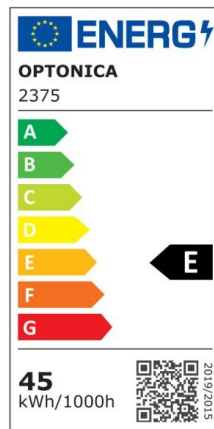

LED Panel 30x120 Flicker Free 6Pcs/box

Power

45W

Light color

White Light (WH)

CE

RoHS

Technical specifications

Catalog number	2375
Beam angle	120°
Brand	Optonica
Product Code	DL45-A1
Color Code	860

Color Designation	White Light (WH)
Color Of The Shell	White
Correlated Color Temperature	6000K
Dimmable	No
EAN Code	3800156623750
Energy Consumption	45 kWh/1000h
Energy Efficiency Label	E
Flux	4500 lm
FLUX per watt	100 lm/W
Input voltage	AC175-265V
Instant On	0.1s
IP	20
Items per pack	6 PCS/BOX
Life span	25 000 Hours
Lumen maintenance at end of service life	70%
Material	Plastic+Aluminium
On/Off Cycles	25 000x
Operating Frequency	50-60Hz
Power	45W
Power Factor	0.9
Ra ≥	80
Size of product	1195x295x10 mm
Temperature	-30°C / +50°C
Warranty	2 Years
Weight of Product	2.151 kg.