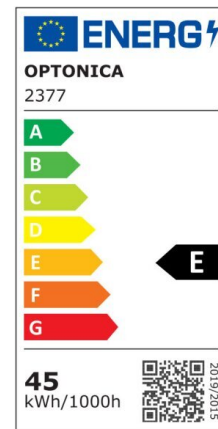

LED Panel 30x120 Flicker Free 6Pcs/box

Power

45W

Light color

White Light (WH)

CE

RoHS

Technical specifications

Catalog number	2375
Beam angle	120°
Brand	Optonica
Product Code	DL45-A1
Color Code	860

Color Designation	White Light (WH)
Color Of The Shell	White
Correlated Color Temperature	6000K
Dimmable	No
EAN Code	3800156623750
Energy Consumption	45 kWh/1000h
Energy Efficiency Label	E
Flux	4500 lm
FLUX per watt	100 lm/W
Input voltage	AC175-265V
Instant On	0.1s
IP	20
Items per pack	6 PCS/BOX
Life span	25 000 Hours
Lumen maintenance at end of service life	70%
Material	Plastic+Aluminium
On/Off Cycles	25 000x
Operating Frequency	50-60Hz
Power	45W
Power Factor	0.9
Ra ≥	80
Size of product	1195x295x10 mm
Temperature	-30°C / +50°C
Warranty	2 Years
Weight of Product	2.151 kg.