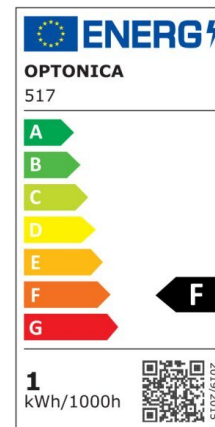

LED Outdoor Built-In Spotlight

Power

1W

Light color

Warm
White
(WW)

Technical specifications

Catalog number	517
Beam angle	18°
Brand	Optonica
Color Code	830
Product Code	UN1-A1
Color Designation	Warm White (WW)
Correlated Color Temperature	3000K
Dimmable	No
EAN Code	3800156605176
Energy Consumption	1 kWh/1000h
Energy Efficiency Label	F
Flux	80 lm
FLUX per watt	80lm/W
Input voltage	AC200-245V
Instant On	0.1s
IP	65
Items per box	50
Items per pack	1
Life span	25 000 Hours
Lumen maintenance at end of service life	70%

Material	Aluminium
Mercury Free	Yes
Mount Type	Build-In
On/Off Cycles	25 000x
Operating Frequency	50-60Hz
Power	1W
Power Factor	0.5
Ra ≥	80
Size of package	100x90x90 mm
Size of product	φ65x78 mm
Temperature	-30°C / +50°C
Warranty	2 Years
Weight of Product	227 gr.