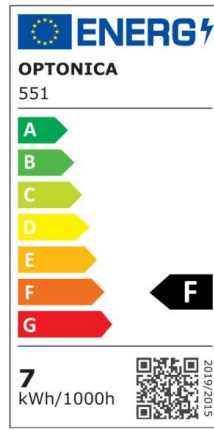

LED Outdoor Built-In Spotlight

Power

1W

Light color

Warm
White
(WW)

Technical specifications

Catalog number	517
Beam angle	18°
Brand	Optonica
Color Code	830
Product Code	UN1-A1
Color Designation	Warm White (WW)
Correlated Color Temperature	3000K
Dimmable	No
EAN Code	3800156605176
Energy Consumption	1 kWh/1000h
Energy Efficiency Label	F
Flux	80 lm
FLUX per watt	80lm/W
Input voltage	AC200-245V
Instant On	0.1s
IP	65
Items per box	50
Items per pack	1
Life span	25 000 Hours
Lumen maintenance at end of service life	70%

Material	Aluminium
Mercury Free	Yes
Mount Type	Build-In
On/Off Cycles	25 000x
Operating Frequency	50-60Hz
Power	1W
Power Factor	0.5
Ra ≥	80
Size of package	100x90x90 mm
Size of product	φ65x78 mm
Temperature	-30°C / +50°C
Warranty	2 Years
Weight of Product	227 gr.