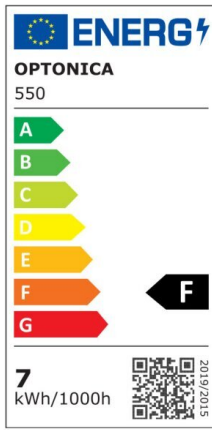

LED Outdoor Built-In Spotlight

Power

1W

Light color

Warm
White
(WW)

Technical specifications

Catalog number	517
Beam angle	18°
Brand	Optonica
Color Code	830
Product Code	UN1-A1
Color Designation	Warm White (WW)
Correlated Color Temperature	3000K
Dimmable	No
EAN Code	3800156605176
Energy Consumption	1 kWh/1000h
Energy Efficiency Label	F
Flux	80 lm
FLUX per watt	80lm/W
Input voltage	AC200-245V
Instant On	0.1s
IP	65
Items per box	50
Items per pack	1
Life span	25 000 Hours
Lumen maintenance at end of service life	70%

Material	Aluminium
Mercury Free	Yes
Mount Type	Build-In
On/Off Cycles	25 000x
Operating Frequency	50-60Hz
Power	1W
Power Factor	0.5
Ra ≥	80
Size of package	100x90x90 mm
Size of product	φ65x78 mm
Temperature	-30°C / +50°C
Warranty	2 Years
Weight of Product	227 gr.