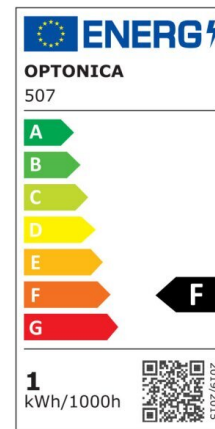

LED Outdoor Built-In Spotlight

Power

1W

Light color

Warm
White
(WW)

Technical specifications

Catalog number	517
Beam angle	18°
Brand	Optonica
Color Code	830
Product Code	UN1-A1
Color Designation	Warm White (WW)
Correlated Color Temperature	3000K
Dimmable	No
EAN Code	3800156605176
Energy Consumption	1 kWh/1000h
Energy Efficiency Label	F
Flux	80 lm
FLUX per watt	80lm/W
Input voltage	AC200-245V
Instant On	0.1s
IP	65
Items per box	50
Items per pack	1
Life span	25 000 Hours
Lumen maintenance at end of service life	70%

Material	Aluminium
Mercury Free	Yes
Mount Type	Build-In
On/Off Cycles	25 000x
Operating Frequency	50-60Hz
Power	1W
Power Factor	0.5
Ra ≥	80
Size of package	100x90x90 mm
Size of product	φ65x78 mm
Temperature	-30°C / +50°C
Warranty	2 Years
Weight of Product	227 gr.