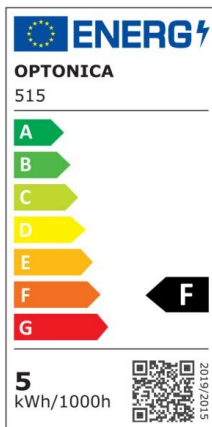

LED Outdoor Built-In Spotlight

Power

1W

Light color

Warm
White
(WW)

Technical specifications

Catalog number	517
Beam angle	18°
Brand	Optonica
Color Code	830
Product Code	UN1-A1
Color Designation	Warm White (WW)
Correlated Color Temperature	3000K
Dimmable	No
EAN Code	3800156605176
Energy Consumption	1 kWh/1000h
Energy Efficiency Label	F
Flux	80 lm
FLUX per watt	80lm/W
Input voltage	AC200-245V
Instant On	0.1s
IP	65
Items per box	50
Items per pack	1
Life span	25 000 Hours
Lumen maintenance at end of service life	70%

Material	Aluminium
Mercury Free	Yes
Mount Type	Build-In
On/Off Cycles	25 000x
Operating Frequency	50-60Hz
Power	1W
Power Factor	0.5
Ra ≥	80
Size of package	100x90x90 mm
Size of product	φ65x78 mm
Temperature	-30°C / +50°C
Warranty	2 Years
Weight of Product	227 gr.