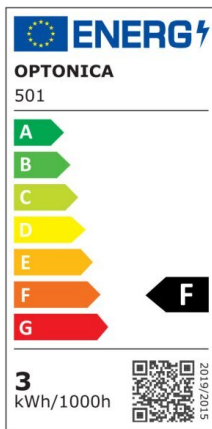

LED Outdoor Built-In Spotlight

Power

1W

Light color

Warm
White
(WW)

Technical specifications

Catalog number	517
Beam angle	18°
Brand	Optonica
Color Code	830
Product Code	UN1-A1
Color Designation	Warm White (WW)
Correlated Color Temperature	3000K
Dimmable	No
EAN Code	3800156605176
Energy Consumption	1 kWh/1000h
Energy Efficiency Label	F
Flux	80 lm
FLUX per watt	80lm/W
Input voltage	AC200-245V
Instant On	0.1s
IP	65
Items per box	50
Items per pack	1
Life span	25 000 Hours
Lumen maintenance at end of service life	70%

Material	Aluminium
Mercury Free	Yes
Mount Type	Build-In
On/Off Cycles	25 000x
Operating Frequency	50-60Hz
Power	1W
Power Factor	0.5
Ra ≥	80
Size of package	100x90x90 mm
Size of product	φ65x78 mm
Temperature	-30°C / +50°C
Warranty	2 Years
Weight of Product	227 gr.