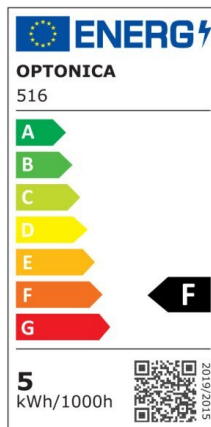

LED Outdoor Built-In Spotlight

Power

1W

Light color

Warm
White
(WW)

Technical specifications

Catalog number	517
Beam angle	18°
Brand	Optonica
Color Code	830
Product Code	UN1-A1
Color Designation	Warm White (WW)
Correlated Color Temperature	3000K
Dimmable	No
EAN Code	3800156605176
Energy Consumption	1 kWh/1000h
Energy Efficiency Label	F
Flux	80 lm
FLUX per watt	80lm/W
Input voltage	AC200-245V
Instant On	0.1s
IP	65
Items per box	50
Items per pack	1
Life span	25 000 Hours
Lumen maintenance at end of service life	70%

Material	Aluminium
Mercury Free	Yes
Mount Type	Build-In
On/Off Cycles	25 000x
Operating Frequency	50-60Hz
Power	1W
Power Factor	0.5
Ra ≥	80
Size of package	100x90x90 mm
Size of product	φ65x78 mm
Temperature	-30°C / +50°C
Warranty	2 Years
Weight of Product	227 gr.