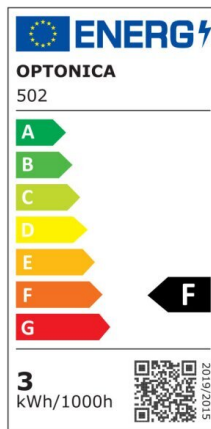

LED Outdoor Built-In Spotlight

Power

1W

Light color

Warm
White
(WW)

Technical specifications

Catalog number	517
Beam angle	18°
Brand	Optonica
Color Code	830
Product Code	UN1-A1
Color Designation	Warm White (WW)
Correlated Color Temperature	3000K
Dimmable	No
EAN Code	3800156605176
Energy Consumption	1 kWh/1000h
Energy Efficiency Label	F
Flux	80 lm
FLUX per watt	80lm/W
Input voltage	AC200-245V
Instant On	0.1s
IP	65
Items per box	50
Items per pack	1
Life span	25 000 Hours
Lumen maintenance at end of service life	70%

Material	Aluminium
Mercury Free	Yes
Mount Type	Build-In
On/Off Cycles	25 000x
Operating Frequency	50-60Hz
Power	1W
Power Factor	0.5
Ra ≥	80
Size of package	100x90x90 mm
Size of product	φ65x78 mm
Temperature	-30°C / +50°C
Warranty	2 Years
Weight of Product	227 gr.