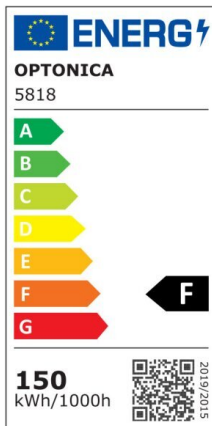

## LED Floodlight Black Body

Power

150W

Light color

White  
Light  
(WH)

CE

RoHS

# Technical specifications

Catalog number	5818
Beam angle	100°
Body Color	Black
Brand	Optonica
Product Code	FL150-A3
Color Code	860
Color Designation	White Light (WH)
Color Of The Shell	Black
Correlated Color Temperature	6000K
Dimmable	No
EAN Code	3800156658189
Energy Consumption	150 kWh/1000h
Energy Efficiency Label	F
Flux	12 750lm
FLUX per watt	85lm/W
Input voltage	AC175-265V
Instant On	0.1s
IP	65
Items per pack	1
Life span	25 000 Hours
Lumen maintenance at end of service life	70%
Material	Aluminium
Mercury Free	Yes
On/Off Cycles	100 000x
Operating Frequency	50-60Hz
Power	150W
Power Factor	0.9

Ra ≥	80
Size of package	390x290x55 mm
Size of product	380x285x50 mm
Temperature	-20°C / +50°C
Warranty	2 Years
Wattage Equivalent	850W
Weight of Product	3.400 kg.