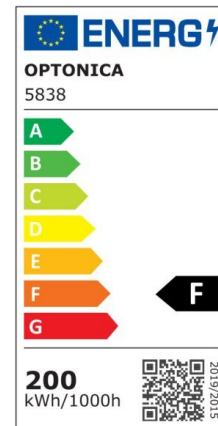

## LED Floodlight Black Body

Power

150W

Light color

White  
Light  
(WH)

CE

RoHS

# Technical specifications

Catalog number	5818
Beam angle	100°
Body Color	Black
Brand	Optonica
Product Code	FL150-A3
Color Code	860
Color Designation	White Light (WH)
Color Of The Shell	Black
Correlated Color Temperature	6000K
Dimmable	No
EAN Code	3800156658189
Energy Consumption	150 kWh/1000h
Energy Efficiency Label	F
Flux	12 750lm
FLUX per watt	85lm/W
Input voltage	AC175-265V
Instant On	0.1s
IP	65
Items per pack	1
Life span	25 000 Hours
Lumen maintenance at end of service life	70%
Material	Aluminium
Mercury Free	Yes
On/Off Cycles	100 000x
Operating Frequency	50-60Hz
Power	150W
Power Factor	0.9

Ra ≥	80
Size of package	390x290x55 mm
Size of product	380x285x50 mm
Temperature	-20°C / +50°C
Warranty	2 Years
Wattage Equivalent	850W
Weight of Product	3.400 kg.