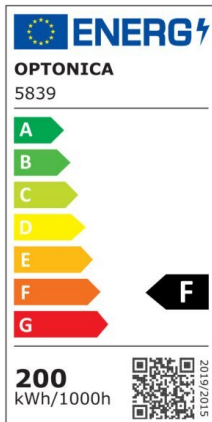

## LED Floodlight Black Body

Power

150W

Light color

White  
Light  
(WH)

CE

RoHS

# Technical specifications

Catalog number	5818
Beam angle	100°
Body Color	Black
Brand	Optonica
Product Code	FL150-A3
Color Code	860
Color Designation	White Light (WH)
Color Of The Shell	Black
Correlated Color Temperature	6000K
Dimmable	No
EAN Code	3800156658189
Energy Consumption	150 kWh/1000h
Energy Efficiency Label	F
Flux	12 750lm
FLUX per watt	85lm/W
Input voltage	AC175-265V
Instant On	0.1s
IP	65
Items per pack	1
Life span	25 000 Hours
Lumen maintenance at end of service life	70%
Material	Aluminium
Mercury Free	Yes
On/Off Cycles	100 000x
Operating Frequency	50-60Hz
Power	150W
Power Factor	0.9

Ra ≥	80
Size of package	390x290x55 mm
Size of product	380x285x50 mm
Temperature	-20°C / +50°C
Warranty	2 Years
Wattage Equivalent	850W
Weight of Product	3.400 kg.