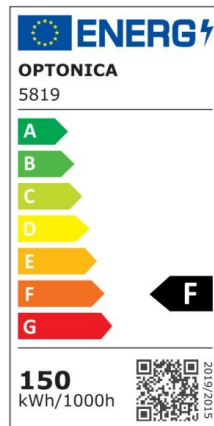

## LED Floodlight Black Body

Power

150W

Light color

White  
Light  
(WH)

CE

RoHS

# Technical specifications

Catalog number	5818
Beam angle	100°
Body Color	Black
Brand	Optonica
Product Code	FL150-A3
Color Code	860
Color Designation	White Light (WH)
Color Of The Shell	Black
Correlated Color Temperature	6000K
Dimmable	No
EAN Code	3800156658189
Energy Consumption	150 kWh/1000h
Energy Efficiency Label	F
Flux	12 750lm
FLUX per watt	85lm/W
Input voltage	AC175-265V
Instant On	0.1s
IP	65
Items per pack	1
Life span	25 000 Hours
Lumen maintenance at end of service life	70%
Material	Aluminium
Mercury Free	Yes
On/Off Cycles	100 000x
Operating Frequency	50-60Hz
Power	150W
Power Factor	0.9

Ra ≥	80
Size of package	390x290x55 mm
Size of product	380x285x50 mm
Temperature	-20°C / +50°C
Warranty	2 Years
Wattage Equivalent	850W
Weight of Product	3.400 kg.