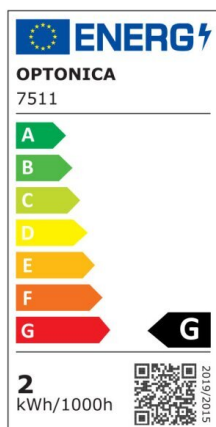

## LED Step Light Square White

Power

2W

Light color

Warm  
White  
(WW)

CE

RoHS

## Technical specifications

Catalog number	7511
Beam angle	55°
Body Color	White
Brand	Optonica
Color Code	830
Color Designation	Warm White (WW)

Color Of The Shell	White
Correlated Color Temperature	3000K
Dimmable	No
EAN Code	3800156675117
Energy Consumption	2 kWh/1000h
Energy Efficiency Label	G
Flux	80 lm
FLUX per watt	40lm/W
Input voltage	AC220-240V
Instant On	0.1s
IP	65
Items per box	50
Items per pack	1
Life span	25 000 Hours
Lumen maintenance at end of service life	70%
Material	Polycarbonate
Mercury Free	Yes
Mount Type	Step light
On/Off Cycles	100 000x
Operating Frequency	50-60Hz
Power	2W
Power Factor	0.5
Product Code	WL2-A5
Size of package	135x135x40 mm
Size of product	124x124x27 mm
Temperature	-30°C / +50°C
Warranty	2 Years
Wattage Equivalent	8W
Weight of Product	214 gr.