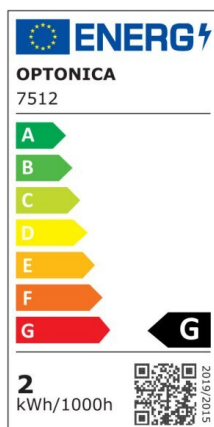

## LED Step Light Square White

Power

2W

Light color

Warm  
White  
(WW)

CE

RoHS

## Technical specifications

Catalog number	7511
Beam angle	55°
Body Color	White
Brand	Optonica
Color Code	830
Color Designation	Warm White (WW)

Color Of The Shell	White
Correlated Color Temperature	3000K
Dimmable	No
EAN Code	3800156675117
Energy Consumption	2 kWh/1000h
Energy Efficiency Label	G
Flux	80 lm
FLUX per watt	40lm/W
Input voltage	AC220-240V
Instant On	0.1s
IP	65
Items per box	50
Items per pack	1
Life span	25 000 Hours
Lumen maintenance at end of service life	70%
Material	Polycarbonate
Mercury Free	Yes
Mount Type	Step light
On/Off Cycles	100 000x
Operating Frequency	50-60Hz
Power	2W
Power Factor	0.5
Product Code	WL2-A5
Size of package	135x135x40 mm
Size of product	124x124x27 mm
Temperature	-30°C / +50°C
Warranty	2 Years
Wattage Equivalent	8W
Weight of Product	214 gr.