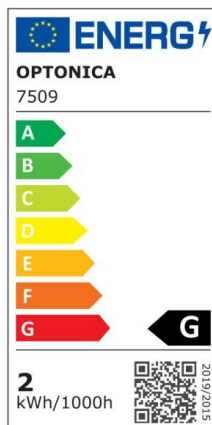

LED Step Light Square Black

Power

2W

Light color

Warm
White
(WW)

CE

RoHS

Technical specifications

Catalog number	7509
Beam angle	55°
Body Color	Black
Brand	Optonica
Color Code	830
Color Designation	Warm White (WW)

Color Of The Shell	Black
Correlated Color Temperature	3000K
Dimmable	No
EAN Code	3800156675094
Energy Consumption	2 kWh/1000h
Energy Efficiency Label	G
Flux	80 lm
FLUX per watt	40lm/W
Input voltage	AC220-240V
Instant On	0.1s
IP	65
Items per box	50
Items per pack	1
Life span	25 000 Hours
Lumen maintenance at end of service life	70%
Material	Polycarbonate
Mercury Free	Yes
Mount Type	Step light
On/Off Cycles	25 000x
Operating Frequency	50-60Hz
Power	2W
Power Factor	0.5
Product Code	WL2-A5
Ra ≥	80
Size of package	135x135x40 mm
Size of product	124x124x27 mm
Temperature	-30°C / +50°C
Warranty	2 Years
Wattage Equivalent	8W
Weight of Product	214 gr.