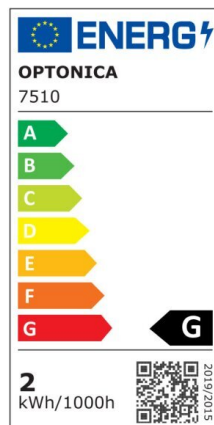

LED Step Light Square Black

Power

2W

Light color

Warm
White
(WW)

CE

RoHS

Technical specifications

Catalog number	7509
Beam angle	55°
Body Color	Black
Brand	Optonica
Color Code	830
Color Designation	Warm White (WW)

Color Of The Shell	Black
Correlated Color Temperature	3000K
Dimmable	No
EAN Code	3800156675094
Energy Consumption	2 kWh/1000h
Energy Efficiency Label	G
Flux	80 lm
FLUX per watt	40lm/W
Input voltage	AC220-240V
Instant On	0.1s
IP	65
Items per box	50
Items per pack	1
Life span	25 000 Hours
Lumen maintenance at end of service life	70%
Material	Polycarbonate
Mercury Free	Yes
Mount Type	Step light
On/Off Cycles	25 000x
Operating Frequency	50-60Hz
Power	2W
Power Factor	0.5
Product Code	WL2-A5
Ra ≥	80
Size of package	135x135x40 mm
Size of product	124x124x27 mm
Temperature	-30°C / +50°C
Warranty	2 Years
Wattage Equivalent	8W
Weight of Product	214 gr.