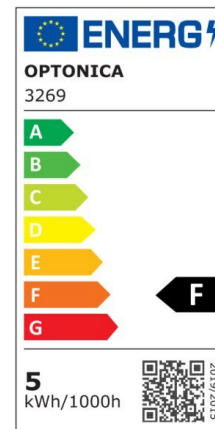

LED COB Downlight Square Rotatable

Power

5W

Light color

Warm
White
(WW)

CE

RoHS

Technical specifications

Catalog number	3269
Beam angle	50°
Body Color	White
Brand	Optonica
Product Code	CB5-A1
Color Code	827
Color Designation	Warm White (WW)
Color Of The Shell	White
Correlated Color Temperature	2700K
Dimmable	No
EAN Code	3800156632691
Energy Consumption	5 kWh/1000h
Energy Efficiency Label	F
Flux	375 lm
FLUX per watt	75lm/W
Hole Size	φ75-80 mm
Input voltage	AC100-240V
Instant On	0.1s
IP	20
Items per box	50
Items per pack	1

Life span	25 000 Hours
Lumen maintenance at end of service life	70%
Material	Plastic
Mount Type	Build-In
On/Off Cycles	25 000x
Operating Frequency	50-60Hz
Power	5W
Power Factor	0.9
Ra ≥	80
Size of product	90x90x40 mm
Size of package	115x100x60 mm
Temperature	-30°C / +50°C
Warranty	2 Years
Wattage Equivalent	25W
Weight of Product	97 gr.