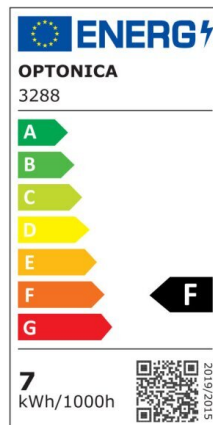

LED COB Downlight Square Rotatable

Power

5W

Light color

Warm
White
(WW)

CE

RoHS

Technical specifications

Catalog number	3269
Beam angle	50°
Body Color	White
Brand	Optonica
Product Code	CB5-A1
Color Code	827
Color Designation	Warm White (WW)
Color Of The Shell	White
Correlated Color Temperature	2700K
Dimmable	No
EAN Code	3800156632691
Energy Consumption	5 kWh/1000h
Energy Efficiency Label	F
Flux	375 lm
FLUX per watt	75lm/W
Hole Size	φ75-80 mm
Input voltage	AC100-240V
Instant On	0.1s
IP	20
Items per box	50
Items per pack	1

Life span	25 000 Hours
Lumen maintenance at end of service life	70%
Material	Plastic
Mount Type	Build-In
On/Off Cycles	25 000x
Operating Frequency	50-60Hz
Power	5W
Power Factor	0.9
Ra ≥	80
Size of product	90x90x40 mm
Size of package	115x100x60 mm
Temperature	-30°C / +50°C
Warranty	2 Years
Wattage Equivalent	25W
Weight of Product	97 gr.