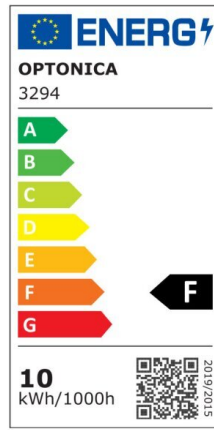

LED COB Downlight Square Rotatable

Power

5W

Light color

Warm
White
(WW)

CE

RoHS

Technical specifications

Catalog number	3269
Beam angle	50°
Body Color	White
Brand	Optonica
Product Code	CB5-A1
Color Code	827
Color Designation	Warm White (WW)
Color Of The Shell	White
Correlated Color Temperature	2700K
Dimmable	No
EAN Code	3800156632691
Energy Consumption	5 kWh/1000h
Energy Efficiency Label	F
Flux	375 lm
FLUX per watt	75lm/W
Hole Size	φ75-80 mm
Input voltage	AC100-240V
Instant On	0.1s
IP	20
Items per box	50
Items per pack	1

Life span	25 000 Hours
Lumen maintenance at end of service life	70%
Material	Plastic
Mount Type	Build-In
On/Off Cycles	25 000x
Operating Frequency	50-60Hz
Power	5W
Power Factor	0.9
Ra ≥	80
Size of product	90x90x40 mm
Size of package	115x100x60 mm
Temperature	-30°C / +50°C
Warranty	2 Years
Wattage Equivalent	25W
Weight of Product	97 gr.