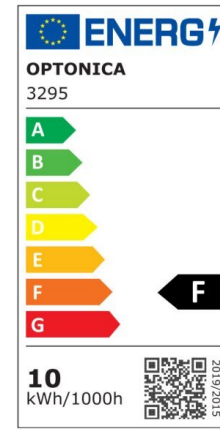

LED COB Downlight Square Rotatable

Power

5W

Light color

Warm
White
(WW)

CE

RoHS

Technical specifications

Catalog number	3269
Beam angle	50°
Body Color	White
Brand	Optonica
Product Code	CB5-A1
Color Code	827
Color Designation	Warm White (WW)
Color Of The Shell	White
Correlated Color Temperature	2700K
Dimmable	No
EAN Code	3800156632691
Energy Consumption	5 kWh/1000h
Energy Efficiency Label	F
Flux	375 lm
FLUX per watt	75lm/W
Hole Size	φ75-80 mm
Input voltage	AC100-240V
Instant On	0.1s
IP	20
Items per box	50
Items per pack	1

Life span	25 000 Hours
Lumen maintenance at end of service life	70%
Material	Plastic
Mount Type	Build-In
On/Off Cycles	25 000x
Operating Frequency	50-60Hz
Power	5W
Power Factor	0.9
Ra ≥	80
Size of product	90x90x40 mm
Size of package	115x100x60 mm
Temperature	-30°C / +50°C
Warranty	2 Years
Wattage Equivalent	25W
Weight of Product	97 gr.