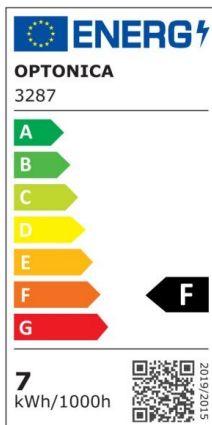

LED COB Downlight Square Rotatable

Power

5W

Light color

Warm
White
(WW)

CE

RoHS

Technical specifications

Catalog number	3269
Beam angle	50°
Body Color	White
Brand	Optonica
Product Code	CB5-A1
Color Code	827
Color Designation	Warm White (WW)
Color Of The Shell	White
Correlated Color Temperature	2700K
Dimmable	No
EAN Code	3800156632691
Energy Consumption	5 kWh/1000h
Energy Efficiency Label	F
Flux	375 lm
FLUX per watt	75lm/W
Hole Size	φ75-80 mm
Input voltage	AC100-240V
Instant On	0.1s
IP	20
Items per box	50
Items per pack	1

Life span	25 000 Hours
Lumen maintenance at end of service life	70%
Material	Plastic
Mount Type	Build-In
On/Off Cycles	25 000x
Operating Frequency	50-60Hz
Power	5W
Power Factor	0.9
Ra ≥	80
Size of product	90x90x40 mm
Size of package	115x100x60 mm
Temperature	-30°C / +50°C
Warranty	2 Years
Wattage Equivalent	25W
Weight of Product	97 gr.