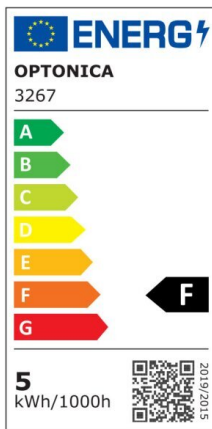

LED COB Downlight Square Rotatable

Power

5W

Light color

Warm
White
(WW)

CE

RoHS

Technical specifications

Catalog number	3269
Beam angle	50°
Body Color	White
Brand	Optonica
Product Code	CB5-A1
Color Code	827
Color Designation	Warm White (WW)
Color Of The Shell	White
Correlated Color Temperature	2700K
Dimmable	No
EAN Code	3800156632691
Energy Consumption	5 kWh/1000h
Energy Efficiency Label	F
Flux	375 lm
FLUX per watt	75lm/W
Hole Size	φ75-80 mm
Input voltage	AC100-240V
Instant On	0.1s
IP	20
Items per box	50
Items per pack	1

Life span	25 000 Hours
Lumen maintenance at end of service life	70%
Material	Plastic
Mount Type	Build-In
On/Off Cycles	25 000x
Operating Frequency	50-60Hz
Power	5W
Power Factor	0.9
Ra ≥	80
Size of product	90x90x40 mm
Size of package	115x100x60 mm
Temperature	-30°C / +50°C
Warranty	2 Years
Wattage Equivalent	25W
Weight of Product	97 gr.