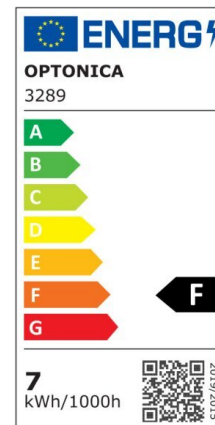

LED COB Downlight Square Rotatable

Power

5W

Light color

Warm
White
(WW)

CE

RoHS

Technical specifications

Catalog number	3269
Beam angle	50°
Body Color	White
Brand	Optonica
Product Code	CB5-A1
Color Code	827
Color Designation	Warm White (WW)
Color Of The Shell	White
Correlated Color Temperature	2700K
Dimmable	No
EAN Code	3800156632691
Energy Consumption	5 kWh/1000h
Energy Efficiency Label	F
Flux	375 lm
FLUX per watt	75lm/W
Hole Size	φ75-80 mm
Input voltage	AC100-240V
Instant On	0.1s
IP	20
Items per box	50
Items per pack	1

Life span	25 000 Hours
Lumen maintenance at end of service life	70%
Material	Plastic
Mount Type	Build-In
On/Off Cycles	25 000x
Operating Frequency	50-60Hz
Power	5W
Power Factor	0.9
Ra ≥	80
Size of product	90x90x40 mm
Size of package	115x100x60 mm
Temperature	-30°C / +50°C
Warranty	2 Years
Wattage Equivalent	25W
Weight of Product	97 gr.