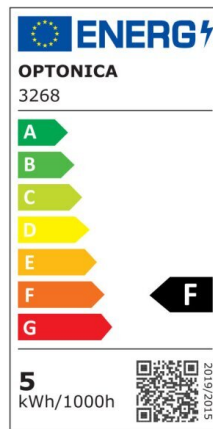

LED COB Downlight Square Rotatable

Power

5W

Light color

Warm
White
(WW)

CE

RoHS

Technical specifications

Catalog number	3269
Beam angle	50°
Body Color	White
Brand	Optonica
Product Code	CB5-A1
Color Code	827
Color Designation	Warm White (WW)
Color Of The Shell	White
Correlated Color Temperature	2700K
Dimmable	No
EAN Code	3800156632691
Energy Consumption	5 kWh/1000h
Energy Efficiency Label	F
Flux	375 lm
FLUX per watt	75lm/W
Hole Size	φ75-80 mm
Input voltage	AC100-240V
Instant On	0.1s
IP	20
Items per box	50
Items per pack	1

Life span	25 000 Hours
Lumen maintenance at end of service life	70%
Material	Plastic
Mount Type	Build-In
On/Off Cycles	25 000x
Operating Frequency	50-60Hz
Power	5W
Power Factor	0.9
Ra ≥	80
Size of product	90x90x40 mm
Size of package	115x100x60 mm
Temperature	-30°C / +50°C
Warranty	2 Years
Wattage Equivalent	25W
Weight of Product	97 gr.