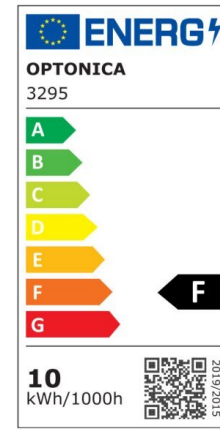

LED COB Downlight Square Rotatable

Power

5W

Light color

Neutral White (NW)

CE

RoHS

Technical specifications

Catalog number	3268
Beam angle	50°
Body Color	White
Brand	Optonica
Product Code	CB5-A1
Color Code	845
Color Designation	Neutral White (NW)
Color Of The Shell	White
Correlated Color Temperature	4000K
Dimmable	No
EAN Code	3800156632684
Energy Consumption	5 kWh/1000h
Energy Efficiency Label	F
Flux	375 lm
FLUX per watt	75lm/W
Hole Size	φ75-80 mm
Input voltage	AC100-240V
Instant On	0.1s
IP	20
Items per box	50
Items per pack	1

Life span	25 000 Hours
Lumen maintenance at end of service life	70%
Material	Plastic
Mercury Free	Yes
Mount Type	Build-In
On/Off Cycles	25 000x
Operating Frequency	50-60Hz
Power	5W
Power Factor	0.9
Ra ≥	80
Size of product	90x90x40 mm
Size of package	115x100x60 mm
Temperature	-30°C / +50°C
Warranty	2 Years
Wattage Equivalent	25W
Weight of Product	97 gr.