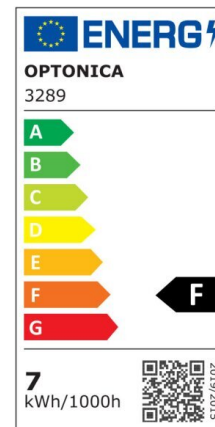

LED COB Downlight Square Rotatable

Power

5W

Light color

Neutral White (NW)

CE

RoHS

Technical specifications

Catalog number	3268
Beam angle	50°
Body Color	White
Brand	Optonica
Product Code	CB5-A1
Color Code	845
Color Designation	Neutral White (NW)
Color Of The Shell	White
Correlated Color Temperature	4000K
Dimmable	No
EAN Code	3800156632684
Energy Consumption	5 kWh/1000h
Energy Efficiency Label	F
Flux	375 lm
FLUX per watt	75lm/W
Hole Size	φ75-80 mm
Input voltage	AC100-240V
Instant On	0.1s
IP	20
Items per box	50
Items per pack	1

Life span	25 000 Hours
Lumen maintenance at end of service life	70%
Material	Plastic
Mercury Free	Yes
Mount Type	Build-In
On/Off Cycles	25 000x
Operating Frequency	50-60Hz
Power	5W
Power Factor	0.9
Ra ≥	80
Size of product	90x90x40 mm
Size of package	115x100x60 mm
Temperature	-30°C / +50°C
Warranty	2 Years
Wattage Equivalent	25W
Weight of Product	97 gr.