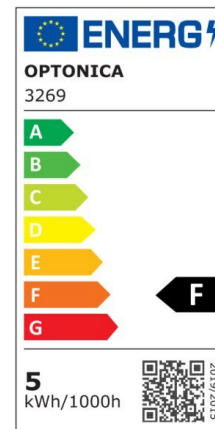

LED COB Downlight Square Rotatable

Power

5W

Light color

Neutral White (NW)

CE

RoHS

Technical specifications

Catalog number	3268
Beam angle	50°
Body Color	White
Brand	Optonica
Product Code	CB5-A1
Color Code	845
Color Designation	Neutral White (NW)
Color Of The Shell	White
Correlated Color Temperature	4000K
Dimmable	No
EAN Code	3800156632684
Energy Consumption	5 kWh/1000h
Energy Efficiency Label	F
Flux	375 lm
FLUX per watt	75lm/W
Hole Size	φ75-80 mm
Input voltage	AC100-240V
Instant On	0.1s
IP	20
Items per box	50
Items per pack	1

Life span	25 000 Hours
Lumen maintenance at end of service life	70%
Material	Plastic
Mercury Free	Yes
Mount Type	Build-In
On/Off Cycles	25 000x
Operating Frequency	50-60Hz
Power	5W
Power Factor	0.9
Ra ≥	80
Size of product	90x90x40 mm
Size of package	115x100x60 mm
Temperature	-30°C / +50°C
Warranty	2 Years
Wattage Equivalent	25W
Weight of Product	97 gr.