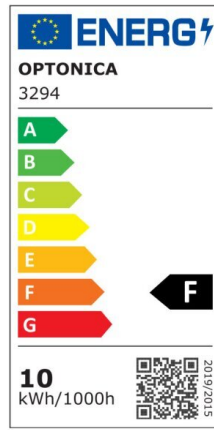

LED COB Downlight Square Rotatable

Power

5W

Light color

Neutral White (NW)

CE

RoHS

Technical specifications

Catalog number	3268
Beam angle	50°
Body Color	White
Brand	Optonica
Product Code	CB5-A1
Color Code	845
Color Designation	Neutral White (NW)
Color Of The Shell	White
Correlated Color Temperature	4000K
Dimmable	No
EAN Code	3800156632684
Energy Consumption	5 kWh/1000h
Energy Efficiency Label	F
Flux	375 lm
FLUX per watt	75lm/W
Hole Size	φ75-80 mm
Input voltage	AC100-240V
Instant On	0.1s
IP	20
Items per box	50
Items per pack	1

Life span	25 000 Hours
Lumen maintenance at end of service life	70%
Material	Plastic
Mercury Free	Yes
Mount Type	Build-In
On/Off Cycles	25 000x
Operating Frequency	50-60Hz
Power	5W
Power Factor	0.9
Ra ≥	80
Size of product	90x90x40 mm
Size of package	115x100x60 mm
Temperature	-30°C / +50°C
Warranty	2 Years
Wattage Equivalent	25W
Weight of Product	97 gr.