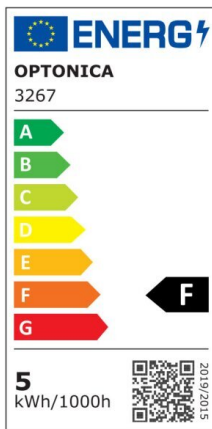

LED COB Downlight Square Rotatable

Power

5W

Light color

Neutral White (NW)

CE

RoHS

Technical specifications

Catalog number	3268
Beam angle	50°
Body Color	White
Brand	Optonica
Product Code	CB5-A1
Color Code	845
Color Designation	Neutral White (NW)
Color Of The Shell	White
Correlated Color Temperature	4000K
Dimmable	No
EAN Code	3800156632684
Energy Consumption	5 kWh/1000h
Energy Efficiency Label	F
Flux	375 lm
FLUX per watt	75lm/W
Hole Size	φ75-80 mm
Input voltage	AC100-240V
Instant On	0.1s
IP	20
Items per box	50
Items per pack	1

Life span	25 000 Hours
Lumen maintenance at end of service life	70%
Material	Plastic
Mercury Free	Yes
Mount Type	Build-In
On/Off Cycles	25 000x
Operating Frequency	50-60Hz
Power	5W
Power Factor	0.9
Ra ≥	80
Size of product	90x90x40 mm
Size of package	115x100x60 mm
Temperature	-30°C / +50°C
Warranty	2 Years
Wattage Equivalent	25W
Weight of Product	97 gr.