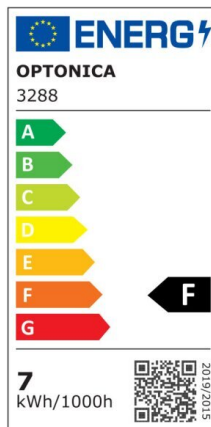

LED COB Downlight Square Rotatable

Power

5W

Light color

Neutral White (NW)

CE

RoHS

Technical specifications

Catalog number	3268
Beam angle	50°
Body Color	White
Brand	Optonica
Product Code	CB5-A1
Color Code	845
Color Designation	Neutral White (NW)
Color Of The Shell	White
Correlated Color Temperature	4000K
Dimmable	No
EAN Code	3800156632684
Energy Consumption	5 kWh/1000h
Energy Efficiency Label	F
Flux	375 lm
FLUX per watt	75lm/W
Hole Size	φ75-80 mm
Input voltage	AC100-240V
Instant On	0.1s
IP	20
Items per box	50
Items per pack	1

Life span	25 000 Hours
Lumen maintenance at end of service life	70%
Material	Plastic
Mercury Free	Yes
Mount Type	Build-In
On/Off Cycles	25 000x
Operating Frequency	50-60Hz
Power	5W
Power Factor	0.9
Ra ≥	80
Size of product	90x90x40 mm
Size of package	115x100x60 mm
Temperature	-30°C / +50°C
Warranty	2 Years
Wattage Equivalent	25W
Weight of Product	97 gr.