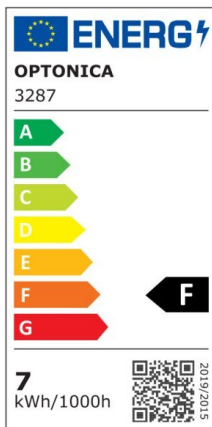

LED COB Downlight Square Rotatable

Power

5W

Light color

Neutral White (NW)

CE

RoHS

Technical specifications

Catalog number	3268
Beam angle	50°
Body Color	White
Brand	Optonica
Product Code	CB5-A1
Color Code	845
Color Designation	Neutral White (NW)
Color Of The Shell	White
Correlated Color Temperature	4000K
Dimmable	No
EAN Code	3800156632684
Energy Consumption	5 kWh/1000h
Energy Efficiency Label	F
Flux	375 lm
FLUX per watt	75lm/W
Hole Size	φ75-80 mm
Input voltage	AC100-240V
Instant On	0.1s
IP	20
Items per box	50
Items per pack	1

Life span	25 000 Hours
Lumen maintenance at end of service life	70%
Material	Plastic
Mercury Free	Yes
Mount Type	Build-In
On/Off Cycles	25 000x
Operating Frequency	50-60Hz
Power	5W
Power Factor	0.9
Ra ≥	80
Size of product	90x90x40 mm
Size of package	115x100x60 mm
Temperature	-30°C / +50°C
Warranty	2 Years
Wattage Equivalent	25W
Weight of Product	97 gr.