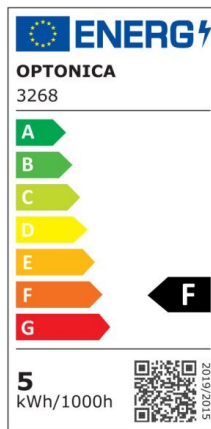

LED COB Downlight Square Rotatable

Power

5W

Light color

Neutral White (NW)

CE

RoHS

Technical specifications

Catalog number	3268
Beam angle	50°
Body Color	White
Brand	Optonica
Product Code	CB5-A1
Color Code	845
Color Designation	Neutral White (NW)
Color Of The Shell	White
Correlated Color Temperature	4000K
Dimmable	No
EAN Code	3800156632684
Energy Consumption	5 kWh/1000h
Energy Efficiency Label	F
Flux	375 lm
FLUX per watt	75lm/W
Hole Size	φ75-80 mm
Input voltage	AC100-240V
Instant On	0.1s
IP	20
Items per box	50
Items per pack	1

Life span	25 000 Hours
Lumen maintenance at end of service life	70%
Material	Plastic
Mercury Free	Yes
Mount Type	Build-In
On/Off Cycles	25 000x
Operating Frequency	50-60Hz
Power	5W
Power Factor	0.9
Ra ≥	80
Size of product	90x90x40 mm
Size of package	115x100x60 mm
Temperature	-30°C / +50°C
Warranty	2 Years
Wattage Equivalent	25W
Weight of Product	97 gr.