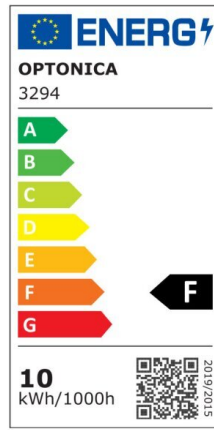

## LED COB Downlight Square Rotatable

Power

5W

Light color

White  
Light  
(WH)

CE

RoHS

## Technical specifications

Catalog number	3267
Beam angle	50°
Body Color	White
Brand	Optonica
Product Code	CB5-A1
Color Code	860
Color Designation	White Light (WH)
Color Of The Shell	White
Correlated Color Temperature	6000K
Dimmable	No
EAN Code	3800156632677
Energy Consumption	5 kWh/1000h
Energy Efficiency Label	F
Flux	375 lm
FLUX per watt	75lm/W
Hole Size	φ75-80 mm
Input voltage	AC100-240V
Instant On	0.1s
IP	20
Items per box	50
Items per pack	1

Life span	25 000 Hours
Lumen maintenance at end of service life	70%
Material	Plastic
Mount Type	Build-In
On/Off Cycles	25 000x
Operating Frequency	50-60Hz
Power	5W
Power Factor	0.9
Ra ≥	80
Size of product	90x90x40 mm
Size of package	115x100x60 mm
Temperature	-30°C / +50°C
Warranty	2 Years
Wattage Equivalent	25W
Weight of Product	97 gr.