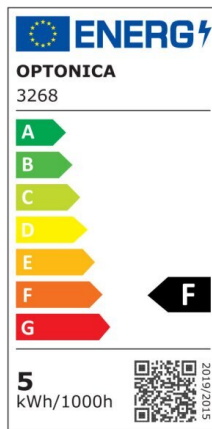

## LED COB Downlight Square Rotatable

Power

5W

Light color

White  
Light  
(WH)

CE

RoHS

## Technical specifications

Catalog number	3267
Beam angle	50°
Body Color	White
Brand	Optonica
Product Code	CB5-A1
Color Code	860
Color Designation	White Light (WH)
Color Of The Shell	White
Correlated Color Temperature	6000K
Dimmable	No
EAN Code	3800156632677
Energy Consumption	5 kWh/1000h
Energy Efficiency Label	F
Flux	375 lm
FLUX per watt	75lm/W
Hole Size	φ75-80 mm
Input voltage	AC100-240V
Instant On	0.1s
IP	20
Items per box	50
Items per pack	1

Life span	25 000 Hours
Lumen maintenance at end of service life	70%
Material	Plastic
Mount Type	Build-In
On/Off Cycles	25 000x
Operating Frequency	50-60Hz
Power	5W
Power Factor	0.9
Ra ≥	80
Size of product	90x90x40 mm
Size of package	115x100x60 mm
Temperature	-30°C / +50°C
Warranty	2 Years
Wattage Equivalent	25W
Weight of Product	97 gr.