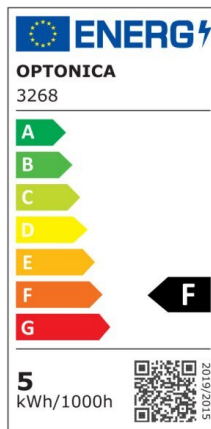

LED COB Downlight Square Rotatable

Power

5W

Light color

White
Light
(WH)

CE

RoHS

Technical specifications

Catalog number	3267
Beam angle	50°
Body Color	White
Brand	Optonica
Product Code	CB5-A1
Color Code	860
Color Designation	White Light (WH)
Color Of The Shell	White
Correlated Color Temperature	6000K
Dimmable	No
EAN Code	3800156632677
Energy Consumption	5 kWh/1000h
Energy Efficiency Label	F
Flux	375 lm
FLUX per watt	75lm/W
Hole Size	φ75-80 mm
Input voltage	AC100-240V
Instant On	0.1s
IP	20
Items per box	50
Items per pack	1

Life span	25 000 Hours
Lumen maintenance at end of service life	70%
Material	Plastic
Mercury Free	Yes
Mount Type	Build-In
On/Off Cycles	100 000x
Operating Frequency	50-60Hz
Power	5W
Power Factor	0.9
Ra ≥	80
Size of product	115x100x60 mm
Size of package	90x90x40 mm
Temperature	-30°C / +50°C
Warranty	2 Years
Wattage Equivalent	25W
Weight of Product	97 gr.