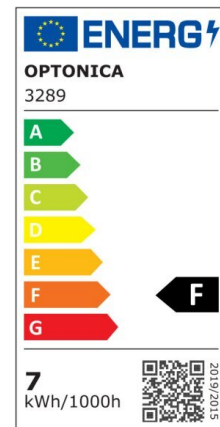

## LED COB Downlight Square Rotatable

Power

5W

Light color

White  
Light  
(WH)

CE

RoHS

## Technical specifications

Catalog number	3267
Beam angle	50°
Body Color	White
Brand	Optonica
Product Code	CB5-A1
Color Code	860
Color Designation	White Light (WH)
Color Of The Shell	White
Correlated Color Temperature	6000K
Dimmable	No
EAN Code	3800156632677
Energy Consumption	5 kWh/1000h
Energy Efficiency Label	F
Flux	375 lm
FLUX per watt	75lm/W
Hole Size	φ75-80 mm
Input voltage	AC100-240V
Instant On	0.1s
IP	20
Items per box	50
Items per pack	1

Life span	25 000 Hours
Lumen maintenance at end of service life	70%
Material	Plastic
Mount Type	Build-In
On/Off Cycles	25 000x
Operating Frequency	50-60Hz
Power	5W
Power Factor	0.9
Ra ≥	80
Size of product	90x90x40 mm
Size of package	115x100x60 mm
Temperature	-30°C / +50°C
Warranty	2 Years
Wattage Equivalent	25W
Weight of Product	97 gr.