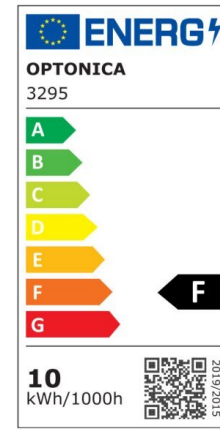

## LED COB Downlight Square Rotatable

Power

5W

Light color

White  
Light  
(WH)

CE

RoHS

## Technical specifications

Catalog number	3267
Beam angle	50°
Body Color	White
Brand	Optonica
Product Code	CB5-A1
Color Code	860
Color Designation	White Light (WH)
Color Of The Shell	White
Correlated Color Temperature	6000K
Dimmable	No
EAN Code	3800156632677
Energy Consumption	5 kWh/1000h
Energy Efficiency Label	F
Flux	375 lm
FLUX per watt	75lm/W
Hole Size	φ75-80 mm
Input voltage	AC100-240V
Instant On	0.1s
IP	20
Items per box	50
Items per pack	1

Life span	25 000 Hours
Lumen maintenance at end of service life	70%
Material	Plastic
Mount Type	Build-In
On/Off Cycles	25 000x
Operating Frequency	50-60Hz
Power	5W
Power Factor	0.9
Ra ≥	80
Size of product	90x90x40 mm
Size of package	115x100x60 mm
Temperature	-30°C / +50°C
Warranty	2 Years
Wattage Equivalent	25W
Weight of Product	97 gr.