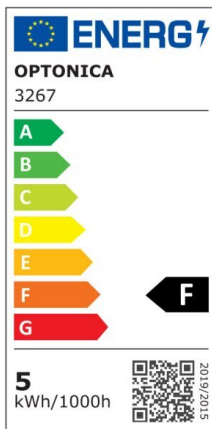

## LED COB Downlight Square Rotatable

Power

5W

Light color

White  
Light  
(WH)

CE

RoHS

## Technical specifications

Catalog number	3267
Beam angle	50°
Body Color	White
Brand	Optonica
Product Code	CB5-A1
Color Code	860
Color Designation	White Light (WH)
Color Of The Shell	White
Correlated Color Temperature	6000K
Dimmable	No
EAN Code	3800156632677
Energy Consumption	5 kWh/1000h
Energy Efficiency Label	F
Flux	375 lm
FLUX per watt	75lm/W
Hole Size	φ75-80 mm
Input voltage	AC100-240V
Instant On	0.1s
IP	20
Items per box	50
Items per pack	1

Life span	25 000 Hours
Lumen maintenance at end of service life	70%
Material	Plastic
Mount Type	Build-In
On/Off Cycles	25 000x
Operating Frequency	50-60Hz
Power	5W
Power Factor	0.9
Ra ≥	80
Size of product	90x90x40 mm
Size of package	115x100x60 mm
Temperature	-30°C / +50°C
Warranty	2 Years
Wattage Equivalent	25W
Weight of Product	97 gr.