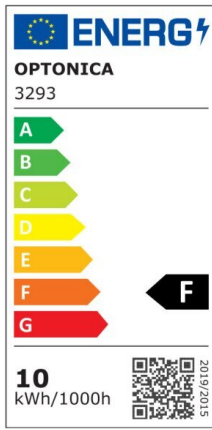

LED COB Downlight Square Rotatable

Power

5W

Light color

White
Light
(WH)

CE

RoHS

Technical specifications

Catalog number	3267
Beam angle	50°
Body Color	White
Brand	Optonica
Product Code	CB5-A1
Color Code	860
Color Designation	White Light (WH)
Color Of The Shell	White
Correlated Color Temperature	6000K
Dimmable	No
EAN Code	3800156632677
Energy Consumption	5 kWh/1000h
Energy Efficiency Label	F
Flux	375 lm
FLUX per watt	75lm/W
Hole Size	φ75-80 mm
Input voltage	AC100-240V
Instant On	0.1s
IP	20
Items per box	50
Items per pack	1

Life span	25 000 Hours
Lumen maintenance at end of service life	70%
Material	Plastic
Mercury Free	Yes
Mount Type	Build-In
On/Off Cycles	100 000x
Operating Frequency	50-60Hz
Power	5W
Power Factor	0.9
Ra ≥	80
Size of product	115x100x60 mm
Size of package	90x90x40 mm
Temperature	-30°C / +50°C
Warranty	2 Years
Wattage Equivalent	25W
Weight of Product	97 gr.