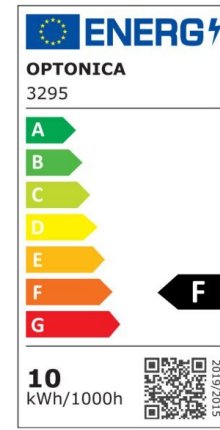

LED COB Downlight Square Rotatable

Power

5W

Light color

White
Light
(WH)

CE

RoHS

Technical specifications

Catalog number	3267
Beam angle	50°
Body Color	White
Brand	Optonica
Product Code	CB5-A1
Color Code	860
Color Designation	White Light (WH)
Color Of The Shell	White
Correlated Color Temperature	6000K
Dimmable	No
EAN Code	3800156632677
Energy Consumption	5 kWh/1000h
Energy Efficiency Label	F
Flux	375 lm
FLUX per watt	75lm/W
Hole Size	φ75-80 mm
Input voltage	AC100-240V
Instant On	0.1s
IP	20
Items per box	50
Items per pack	1

Life span	25 000 Hours
Lumen maintenance at end of service life	70%
Material	Plastic
Mercury Free	Yes
Mount Type	Build-In
On/Off Cycles	100 000x
Operating Frequency	50-60Hz
Power	5W
Power Factor	0.9
Ra ≥	80
Size of product	115x100x60 mm
Size of package	90x90x40 mm
Temperature	-30°C / +50°C
Warranty	2 Years
Wattage Equivalent	25W
Weight of Product	97 gr.