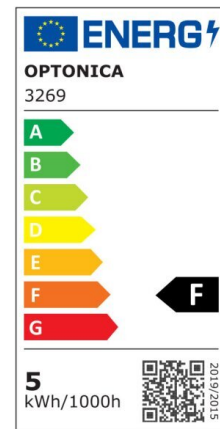

## LED COB Downlight Square Rotatable

Power

5W

Light color

White  
Light  
(WH)

CE

RoHS

## Technical specifications

Catalog number	3267
Beam angle	50°
Body Color	White
Brand	Optonica
Product Code	CB5-A1
Color Code	860
Color Designation	White Light (WH)
Color Of The Shell	White
Correlated Color Temperature	6000K
Dimmable	No
EAN Code	3800156632677
Energy Consumption	5 kWh/1000h
Energy Efficiency Label	F
Flux	375 lm
FLUX per watt	75lm/W
Hole Size	φ75-80 mm
Input voltage	AC100-240V
Instant On	0.1s
IP	20
Items per box	50
Items per pack	1

Life span	25 000 Hours
Lumen maintenance at end of service life	70%
Material	Plastic
Mount Type	Build-In
On/Off Cycles	25 000x
Operating Frequency	50-60Hz
Power	5W
Power Factor	0.9
Ra ≥	80
Size of product	90x90x40 mm
Size of package	115x100x60 mm
Temperature	-30°C / +50°C
Warranty	2 Years
Wattage Equivalent	25W
Weight of Product	97 gr.