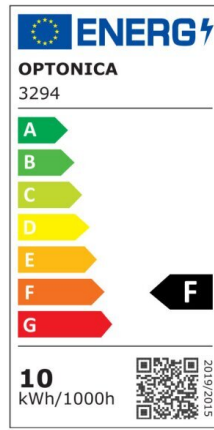

LED COB Downlight Square Rotatable

Power

5W

Light color

White
Light
(WH)

CE

RoHS

Technical specifications

Catalog number	3267
Beam angle	50°
Body Color	White
Brand	Optonica
Product Code	CB5-A1
Color Code	860
Color Designation	White Light (WH)
Color Of The Shell	White
Correlated Color Temperature	6000K
Dimmable	No
EAN Code	3800156632677
Energy Consumption	5 kWh/1000h
Energy Efficiency Label	F
Flux	375 lm
FLUX per watt	75lm/W
Hole Size	φ75-80 mm
Input voltage	AC100-240V
Instant On	0.1s
IP	20
Items per box	50
Items per pack	1

Life span	25 000 Hours
Lumen maintenance at end of service life	70%
Material	Plastic
Mercury Free	Yes
Mount Type	Build-In
On/Off Cycles	100 000x
Operating Frequency	50-60Hz
Power	5W
Power Factor	0.9
Ra ≥	80
Size of product	115x100x60 mm
Size of package	90x90x40 mm
Temperature	-30°C / +50°C
Warranty	2 Years
Wattage Equivalent	25W
Weight of Product	97 gr.