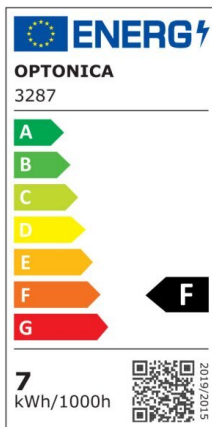

LED COB Downlight Square Rotatable

Power

5W

Light color

White
Light
(WH)

CE

RoHS

Technical specifications

Catalog number	3267
Beam angle	50°
Body Color	White
Brand	Optonica
Product Code	CB5-A1
Color Code	860
Color Designation	White Light (WH)
Color Of The Shell	White
Correlated Color Temperature	6000K
Dimmable	No
EAN Code	3800156632677
Energy Consumption	5 kWh/1000h
Energy Efficiency Label	F
Flux	375 lm
FLUX per watt	75lm/W
Hole Size	φ75-80 mm
Input voltage	AC100-240V
Instant On	0.1s
IP	20
Items per box	50
Items per pack	1

Life span	25 000 Hours
Lumen maintenance at end of service life	70%
Material	Plastic
Mercury Free	Yes
Mount Type	Build-In
On/Off Cycles	100 000x
Operating Frequency	50-60Hz
Power	5W
Power Factor	0.9
Ra ≥	80
Size of product	115x100x60 mm
Size of package	90x90x40 mm
Temperature	-30°C / +50°C
Warranty	2 Years
Wattage Equivalent	25W
Weight of Product	97 gr.