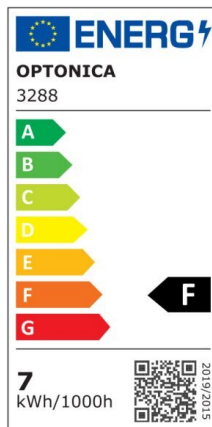

## LED COB Downlight Square Rotatable

Power

5W

Light color

White  
Light  
(WH)

CE

RoHS

## Technical specifications

Catalog number	3267
Beam angle	50°
Body Color	White
Brand	Optonica
Product Code	CB5-A1
Color Code	860
Color Designation	White Light (WH)
Color Of The Shell	White
Correlated Color Temperature	6000K
Dimmable	No
EAN Code	3800156632677
Energy Consumption	5 kWh/1000h
Energy Efficiency Label	F
Flux	375 lm
FLUX per watt	75lm/W
Hole Size	φ75-80 mm
Input voltage	AC100-240V
Instant On	0.1s
IP	20
Items per box	50
Items per pack	1

Life span	25 000 Hours
Lumen maintenance at end of service life	70%
Material	Plastic
Mount Type	Build-In
On/Off Cycles	25 000x
Operating Frequency	50-60Hz
Power	5W
Power Factor	0.9
Ra ≥	80
Size of product	90x90x40 mm
Size of package	115x100x60 mm
Temperature	-30°C / +50°C
Warranty	2 Years
Wattage Equivalent	25W
Weight of Product	97 gr.