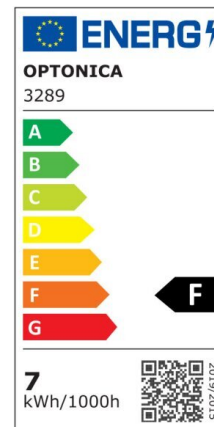

LED COB Downlight Square Rotatable

Power

5W

Light color

White
Light
(WH)

CE

RoHS

Technical specifications

Catalog number	3267
Beam angle	50°
Body Color	White
Brand	Optonica
Product Code	CB5-A1
Color Code	860
Color Designation	White Light (WH)
Color Of The Shell	White
Correlated Color Temperature	6000K
Dimmable	No
EAN Code	3800156632677
Energy Consumption	5 kWh/1000h
Energy Efficiency Label	F
Flux	375 lm
FLUX per watt	75lm/W
Hole Size	φ75-80 mm
Input voltage	AC100-240V
Instant On	0.1s
IP	20
Items per box	50
Items per pack	1

Life span	25 000 Hours
Lumen maintenance at end of service life	70%
Material	Plastic
Mercury Free	Yes
Mount Type	Build-In
On/Off Cycles	100 000x
Operating Frequency	50-60Hz
Power	5W
Power Factor	0.9
Ra ≥	80
Size of product	115x100x60 mm
Size of package	90x90x40 mm
Temperature	-30°C / +50°C
Warranty	2 Years
Wattage Equivalent	25W
Weight of Product	97 gr.