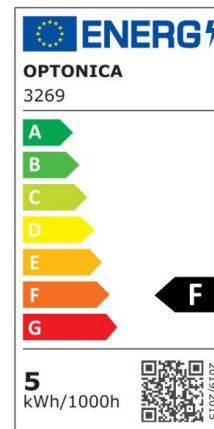

LED COB Downlight Square Rotatable

Power

5W

Light color

White
Light
(WH)

CE

RoHS

Technical specifications

Catalog number	3267
Beam angle	50°
Body Color	White
Brand	Optonica
Product Code	CB5-A1
Color Code	860
Color Designation	White Light (WH)
Color Of The Shell	White
Correlated Color Temperature	6000K
Dimmable	No
EAN Code	3800156632677
Energy Consumption	5 kWh/1000h
Energy Efficiency Label	F
Flux	375 lm
FLUX per watt	75lm/W
Hole Size	φ75-80 mm
Input voltage	AC100-240V
Instant On	0.1s
IP	20
Items per box	50
Items per pack	1

Life span	25 000 Hours
Lumen maintenance at end of service life	70%
Material	Plastic
Mercury Free	Yes
Mount Type	Build-In
On/Off Cycles	100 000x
Operating Frequency	50-60Hz
Power	5W
Power Factor	0.9
Ra ≥	80
Size of product	115x100x60 mm
Size of package	90x90x40 mm
Temperature	-30°C / +50°C
Warranty	2 Years
Wattage Equivalent	25W
Weight of Product	97 gr.