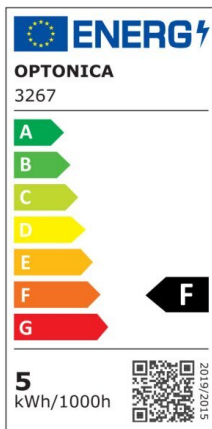

LED COB Downlight Square Rotatable

Power

5W

Light color

White
Light
(WH)

CE

RoHS

Technical specifications

Catalog number	3267
Beam angle	50°
Body Color	White
Brand	Optonica
Product Code	CB5-A1
Color Code	860
Color Designation	White Light (WH)
Color Of The Shell	White
Correlated Color Temperature	6000K
Dimmable	No
EAN Code	3800156632677
Energy Consumption	5 kWh/1000h
Energy Efficiency Label	F
Flux	375 lm
FLUX per watt	75lm/W
Hole Size	φ75-80 mm
Input voltage	AC100-240V
Instant On	0.1s
IP	20
Items per box	50
Items per pack	1

Life span	25 000 Hours
Lumen maintenance at end of service life	70%
Material	Plastic
Mercury Free	Yes
Mount Type	Build-In
On/Off Cycles	100 000x
Operating Frequency	50-60Hz
Power	5W
Power Factor	0.9
Ra ≥	80
Size of product	115x100x60 mm
Size of package	90x90x40 mm
Temperature	-30°C / +50°C
Warranty	2 Years
Wattage Equivalent	25W
Weight of Product	97 gr.