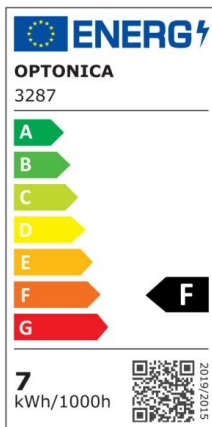

## LED COB Downlight Square Rotatable

Power

5W

Light color

White  
Light  
(WH)

CE

RoHS

## Technical specifications

Catalog number	3267
Beam angle	50°
Body Color	White
Brand	Optonica
Product Code	CB5-A1
Color Code	860
Color Designation	White Light (WH)
Color Of The Shell	White
Correlated Color Temperature	6000K
Dimmable	No
EAN Code	3800156632677
Energy Consumption	5 kWh/1000h
Energy Efficiency Label	F
Flux	375 lm
FLUX per watt	75lm/W
Hole Size	φ75-80 mm
Input voltage	AC100-240V
Instant On	0.1s
IP	20
Items per box	50
Items per pack	1

Life span	25 000 Hours
Lumen maintenance at end of service life	70%
Material	Plastic
Mount Type	Build-In
On/Off Cycles	25 000x
Operating Frequency	50-60Hz
Power	5W
Power Factor	0.9
Ra ≥	80
Size of product	90x90x40 mm
Size of package	115x100x60 mm
Temperature	-30°C / +50°C
Warranty	2 Years
Wattage Equivalent	25W
Weight of Product	97 gr.