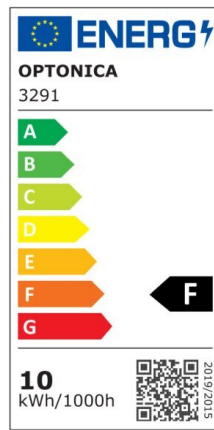

## LED COB Downlight Round Rotatable

Power

7W

Light color

Warm  
White  
(WW)

CE

RoHS

## Technical specifications

Catalog number	3286
Beam angle	50°
Body Color	White
Brand	Optonica
Product Code	CB7-A1
Color Code	827
Color Designation	Warm White (WW)
Color Of The Shell	White
Correlated Color Temperature	2700K
Dimmable	No
EAN Code	3800156632868
Energy Consumption	7 kWh/1000h
Energy Efficiency Label	F
Flux	525 lm
FLUX per watt	75lm/W
Input voltage	AC100-240V
Instant On	0.1s
IP	20
Items per box	50
Items per pack	1
Life span	25 000 Hours

Lumen maintenance at end of service life	70%
Material	Plastic
On/Off Cycles	25 000x
Operating Frequency	50-60Hz
Power	7W
Power Factor	0.9
Ra ≥	80
Size of package	100x100x60 mm
Size of product	φ90x40 mm
Hole Size	φ75x80 mm
Temperature	-30°C / +50°C
Warranty	2 Years
Wattage Equivalent	35W
Weight of Product	90 gr.