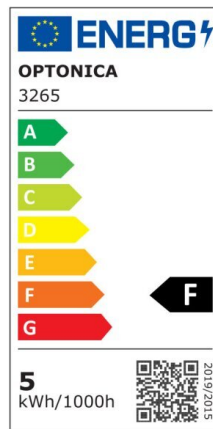

## LED COB Downlight Round Rotatable

Power

7W

Light color

Warm  
White  
(WW)

CE

RoHS

## Technical specifications

Catalog number	3286
Beam angle	50°
Body Color	White
Brand	Optonica
Product Code	CB7-A1
Color Code	827
Color Designation	Warm White (WW)
Color Of The Shell	White
Correlated Color Temperature	2700K
Dimmable	No
EAN Code	3800156632868
Energy Consumption	7 kWh/1000h
Energy Efficiency Label	F
Flux	525 lm
FLUX per watt	75lm/W
Input voltage	AC100-240V
Instant On	0.1s
IP	20
Items per box	50
Items per pack	1
Life span	25 000 Hours

Lumen maintenance at end of service life	70%
Material	Plastic
On/Off Cycles	25 000x
Operating Frequency	50-60Hz
Power	7W
Power Factor	0.9
Ra ≥	80
Size of package	100x100x60 mm
Size of product	φ90x40 mm
Hole Size	φ75x80 mm
Temperature	-30°C / +50°C
Warranty	2 Years
Wattage Equivalent	35W
Weight of Product	90 gr.