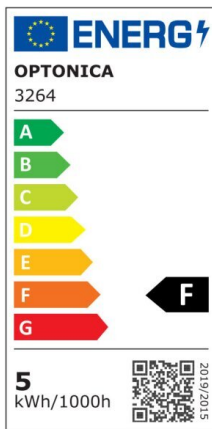

## LED COB Downlight Round Rotatable

Power

7W

Light color

Warm  
White  
(WW)

CE

RoHS

## Technical specifications

Catalog number	3286
Beam angle	50°
Body Color	White
Brand	Optonica
Product Code	CB7-A1
Color Code	827
Color Designation	Warm White (WW)
Color Of The Shell	White
Correlated Color Temperature	2700K
Dimmable	No
EAN Code	3800156632868
Energy Consumption	7 kWh/1000h
Energy Efficiency Label	F
Flux	525 lm
FLUX per watt	75lm/W
Input voltage	AC100-240V
Instant On	0.1s
IP	20
Items per box	50
Items per pack	1
Life span	25 000 Hours

Lumen maintenance at end of service life	70%
Material	Plastic
On/Off Cycles	25 000x
Operating Frequency	50-60Hz
Power	7W
Power Factor	0.9
Ra ≥	80
Size of package	100x100x60 mm
Size of product	φ90x40 mm
Hole Size	φ75x80 mm
Temperature	-30°C / +50°C
Warranty	2 Years
Wattage Equivalent	35W
Weight of Product	90 gr.