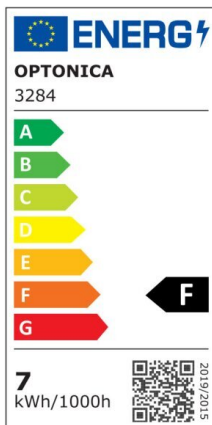

## LED COB Downlight Round Rotatable

Power

7W

Light color

Warm  
White  
(WW)

CE

RoHS

## Technical specifications

Catalog number	3286
Beam angle	50°
Body Color	White
Brand	Optonica
Product Code	CB7-A1
Color Code	827
Color Designation	Warm White (WW)
Color Of The Shell	White
Correlated Color Temperature	2700K
Dimmable	No
EAN Code	3800156632868
Energy Consumption	7 kWh/1000h
Energy Efficiency Label	F
Flux	525 lm
FLUX per watt	75lm/W
Input voltage	AC100-240V
Instant On	0.1s
IP	20
Items per box	50
Items per pack	1
Life span	25 000 Hours

Lumen maintenance at end of service life	70%
Material	Plastic
On/Off Cycles	25 000x
Operating Frequency	50-60Hz
Power	7W
Power Factor	0.9
Ra ≥	80
Size of package	100x100x60 mm
Size of product	φ90x40 mm
Hole Size	φ75x80 mm
Temperature	-30°C / +50°C
Warranty	2 Years
Wattage Equivalent	35W
Weight of Product	90 gr.