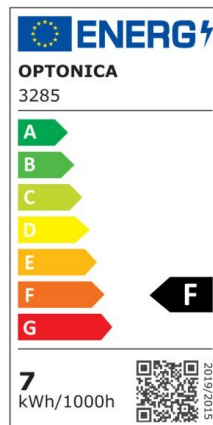

## LED COB Downlight Round Rotatable

Power

7W

Light color

Warm  
White  
(WW)

CE

RoHS

## Technical specifications

Catalog number	3286
Beam angle	50°
Body Color	White
Brand	Optonica
Product Code	CB7-A1
Color Code	827
Color Designation	Warm White (WW)
Color Of The Shell	White
Correlated Color Temperature	2700K
Dimmable	No
EAN Code	3800156632868
Energy Consumption	7 kWh/1000h
Energy Efficiency Label	F
Flux	525 lm
FLUX per watt	75lm/W
Input voltage	AC100-240V
Instant On	0.1s
IP	20
Items per box	50
Items per pack	1
Life span	25 000 Hours

Lumen maintenance at end of service life	70%
Material	Plastic
On/Off Cycles	25 000x
Operating Frequency	50-60Hz
Power	7W
Power Factor	0.9
Ra ≥	80
Size of package	100x100x60 mm
Size of product	φ90x40 mm
Hole Size	φ75x80 mm
Temperature	-30°C / +50°C
Warranty	2 Years
Wattage Equivalent	35W
Weight of Product	90 gr.