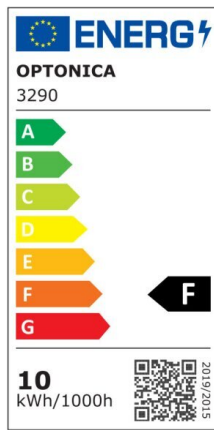

## LED COB Downlight Round Rotatable

Power

7W

Light color

Warm  
White  
(WW)

CE

RoHS

## Technical specifications

Catalog number	3286
Beam angle	50°
Body Color	White
Brand	Optonica
Product Code	CB7-A1
Color Code	827
Color Designation	Warm White (WW)
Color Of The Shell	White
Correlated Color Temperature	2700K
Dimmable	No
EAN Code	3800156632868
Energy Consumption	7 kWh/1000h
Energy Efficiency Label	F
Flux	525 lm
FLUX per watt	75lm/W
Input voltage	AC100-240V
Instant On	0.1s
IP	20
Items per box	50
Items per pack	1
Life span	25 000 Hours

Lumen maintenance at end of service life	70%
Material	Plastic
On/Off Cycles	25 000x
Operating Frequency	50-60Hz
Power	7W
Power Factor	0.9
Ra ≥	80
Size of package	100x100x60 mm
Size of product	φ90x40 mm
Hole Size	φ75x80 mm
Temperature	-30°C / +50°C
Warranty	2 Years
Wattage Equivalent	35W
Weight of Product	90 gr.