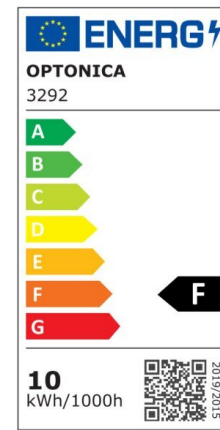

## LED COB Downlight Round Rotatable

Power

7W

Light color

Warm  
White  
(WW)

CE

RoHS

## Technical specifications

Catalog number	3286
Beam angle	50°
Body Color	White
Brand	Optonica
Product Code	CB7-A1
Color Code	827
Color Designation	Warm White (WW)
Color Of The Shell	White
Correlated Color Temperature	2700K
Dimmable	No
EAN Code	3800156632868
Energy Consumption	7 kWh/1000h
Energy Efficiency Label	F
Flux	525 lm
FLUX per watt	75lm/W
Input voltage	AC100-240V
Instant On	0.1s
IP	20
Items per box	50
Items per pack	1
Life span	25 000 Hours

Lumen maintenance at end of service life	70%
Material	Plastic
On/Off Cycles	25 000x
Operating Frequency	50-60Hz
Power	7W
Power Factor	0.9
Ra ≥	80
Size of package	100x100x60 mm
Size of product	φ90x40 mm
Hole Size	φ75x80 mm
Temperature	-30°C / +50°C
Warranty	2 Years
Wattage Equivalent	35W
Weight of Product	90 gr.