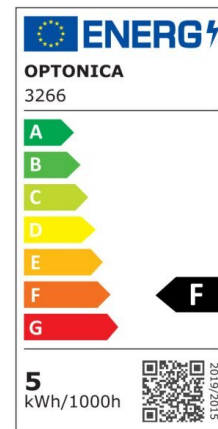

## LED COB Downlight Round Rotatable

Power

7W

Light color

Warm  
White  
(WW)

CE

RoHS

## Technical specifications

Catalog number	3286
Beam angle	50°
Body Color	White
Brand	Optonica
Product Code	CB7-A1
Color Code	827
Color Designation	Warm White (WW)
Color Of The Shell	White
Correlated Color Temperature	2700K
Dimmable	No
EAN Code	3800156632868
Energy Consumption	7 kWh/1000h
Energy Efficiency Label	F
Flux	525 lm
FLUX per watt	75lm/W
Input voltage	AC100-240V
Instant On	0.1s
IP	20
Items per box	50
Items per pack	1
Life span	25 000 Hours

Lumen maintenance at end of service life	70%
Material	Plastic
On/Off Cycles	25 000x
Operating Frequency	50-60Hz
Power	7W
Power Factor	0.9
Ra ≥	80
Size of package	100x100x60 mm
Size of product	φ90x40 mm
Hole Size	φ75x80 mm
Temperature	-30°C / +50°C
Warranty	2 Years
Wattage Equivalent	35W
Weight of Product	90 gr.