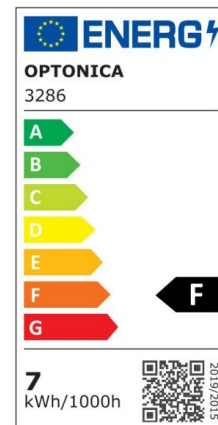

## LED COB Downlight Round Rotatable

Power

7W

Light color

Warm  
White  
(WW)

CE

RoHS

## Technical specifications

Catalog number	3286
Beam angle	50°
Body Color	White
Brand	Optonica
Product Code	CB7-A1
Color Code	827
Color Designation	Warm White (WW)
Color Of The Shell	White
Correlated Color Temperature	2700K
Dimmable	No
EAN Code	3800156632868
Energy Consumption	7 kWh/1000h
Energy Efficiency Label	F
Flux	525 lm
FLUX per watt	75lm/W
Input voltage	AC100-240V
Instant On	0.1s
IP	20
Items per box	50
Items per pack	1
Life span	25 000 Hours

Lumen maintenance at end of service life	70%
Material	Plastic
On/Off Cycles	25 000x
Operating Frequency	50-60Hz
Power	7W
Power Factor	0.9
Ra ≥	80
Size of package	100x100x60 mm
Size of product	φ90x40 mm
Hole Size	φ75x80 mm
Temperature	-30°C / +50°C
Warranty	2 Years
Wattage Equivalent	35W
Weight of Product	90 gr.