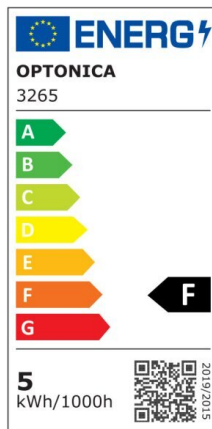

LED COB Downlight Round Rotatable

Power

5W

Light color

White
Light
(WH)

CE

RoHS

Technical specifications

Catalog number	3264
Beam angle	50°
Body Color	White
Brand	Optonica
Product Code	CB5-A1
Color Code	860
Color Designation	White Light (WH)
Color Of The Shell	White
Correlated Color Temperature	6000K
Dimmable	No
EAN Code	3800156632646
Energy Consumption	5 kWh/1000h
Energy Efficiency Label	F
Flux	375 lm
FLUX per watt	75lm/W
Input voltage	AC100-240V
Instant On	0.1s
IP	20
Items per box	50
Items per pack	1
Life span	25 000 Hours

Lumen maintenance at end of service life	70%
Material	Plastic
On/Off Cycles	25 000x
Operating Frequency	50-60Hz
Power	5W
Power Factor	0.9
Ra ≥	80
Size of package	100x100x60 mm
Size of product	φ90x40 mm
Hole Size	φ75x80 mm
Temperature	-30°C / +50°C
Warranty	2 Years
Wattage Equivalent	25W
Weight of Product	90 gr.