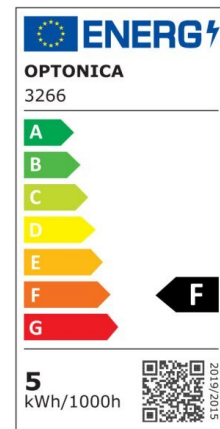

LED COB Downlight Round Rotatable

Power

5W

Light color

White
Light
(WH)

CE

RoHS

Technical specifications

Catalog number	3264
Beam angle	50°
Body Color	White
Brand	Optonica
Product Code	CB5-A1
Color Code	860
Color Designation	White Light (WH)
Color Of The Shell	White
Correlated Color Temperature	6000K
Dimmable	No
EAN Code	3800156632646
Energy Consumption	5 kWh/1000h
Energy Efficiency Label	F
Flux	375 lm
FLUX per watt	75lm/W
Input voltage	AC100-240V
Instant On	0.1s
IP	20
Items per box	50
Items per pack	1
Life span	25 000 Hours

Lumen maintenance at end of service life	70%
Material	Plastic
On/Off Cycles	25 000x
Operating Frequency	50-60Hz
Power	5W
Power Factor	0.9
Ra ≥	80
Size of package	100x100x60 mm
Size of product	φ90x40 mm
Hole Size	φ75x80 mm
Temperature	-30°C / +50°C
Warranty	2 Years
Wattage Equivalent	25W
Weight of Product	90 gr.