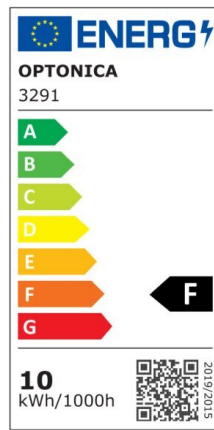

LED COB Downlight Round Rotatable

Power

5W

Light color

White
Light
(WH)

CE

RoHS

Technical specifications

Catalog number	3264
Beam angle	50°
Body Color	White
Brand	Optonica
Product Code	CB5-A1
Color Code	860
Color Designation	White Light (WH)
Color Of The Shell	White
Correlated Color Temperature	6000K
Dimmable	No
EAN Code	3800156632646
Energy Consumption	5 kWh/1000h
Energy Efficiency Label	F
Flux	375 lm
FLUX per watt	75lm/W
Input voltage	AC100-240V
Instant On	0.1s
IP	20
Items per box	50
Items per pack	1
Life span	25 000 Hours

Lumen maintenance at end of service life	70%
Material	Plastic
On/Off Cycles	25 000x
Operating Frequency	50-60Hz
Power	5W
Power Factor	0.9
Ra ≥	80
Size of package	100x100x60 mm
Size of product	φ90x40 mm
Hole Size	φ75x80 mm
Temperature	-30°C / +50°C
Warranty	2 Years
Wattage Equivalent	25W
Weight of Product	90 gr.