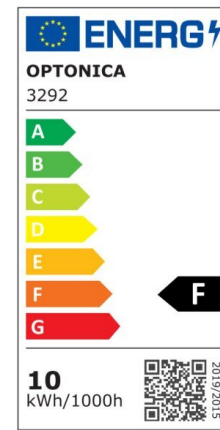

LED COB Downlight Round Rotatable

Power

5W

Light color

White
Light
(WH)

CE

RoHS

Technical specifications

Catalog number	3264
Beam angle	50°
Body Color	White
Brand	Optonica
Product Code	CB5-A1
Color Code	860
Color Designation	White Light (WH)
Color Of The Shell	White
Correlated Color Temperature	6000K
Dimmable	No
EAN Code	3800156632646
Energy Consumption	5 kWh/1000h
Energy Efficiency Label	F
Flux	375 lm
FLUX per watt	75lm/W
Input voltage	AC100-240V
Instant On	0.1s
IP	20
Items per box	50
Items per pack	1
Life span	25 000 Hours

Lumen maintenance at end of service life	70%
Material	Plastic
On/Off Cycles	25 000x
Operating Frequency	50-60Hz
Power	5W
Power Factor	0.9
Ra ≥	80
Size of package	100x100x60 mm
Size of product	φ90x40 mm
Hole Size	φ75x80 mm
Temperature	-30°C / +50°C
Warranty	2 Years
Wattage Equivalent	25W
Weight of Product	90 gr.