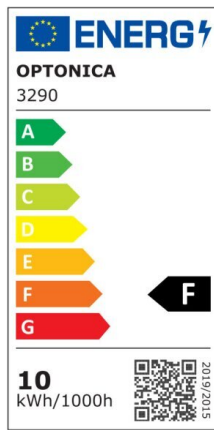

LED COB Downlight Round Rotatable

Power

5W

Light color

White
Light
(WH)

CE

RoHS

Technical specifications

Catalog number	3264
Beam angle	50°
Body Color	White
Brand	Optonica
Product Code	CB5-A1
Color Code	860
Color Designation	White Light (WH)
Color Of The Shell	White
Correlated Color Temperature	6000K
Dimmable	No
EAN Code	3800156632646
Energy Consumption	5 kWh/1000h
Energy Efficiency Label	F
Flux	375 lm
FLUX per watt	75lm/W
Input voltage	AC100-240V
Instant On	0.1s
IP	20
Items per box	50
Items per pack	1
Life span	25 000 Hours

Lumen maintenance at end of service life	70%
Material	Plastic
On/Off Cycles	25 000x
Operating Frequency	50-60Hz
Power	5W
Power Factor	0.9
Ra ≥	80
Size of package	100x100x60 mm
Size of product	φ90x40 mm
Hole Size	φ75x80 mm
Temperature	-30°C / +50°C
Warranty	2 Years
Wattage Equivalent	25W
Weight of Product	90 gr.