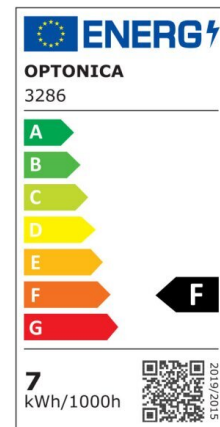

LED COB Downlight Round Rotatable

Power

5W

Light color

White
Light
(WH)

CE

RoHS

Technical specifications

Catalog number	3264
Beam angle	50°
Body Color	White
Brand	Optonica
Product Code	CB5-A1
Color Code	860
Color Designation	White Light (WH)
Color Of The Shell	White
Correlated Color Temperature	6000K
Dimmable	No
EAN Code	3800156632646
Energy Consumption	5 kWh/1000h
Energy Efficiency Label	F
Flux	375 lm
FLUX per watt	75lm/W
Input voltage	AC100-240V
Instant On	0.1s
IP	20
Items per box	50
Items per pack	1
Life span	25 000 Hours

Lumen maintenance at end of service life	70%
Material	Plastic
On/Off Cycles	25 000x
Operating Frequency	50-60Hz
Power	5W
Power Factor	0.9
Ra ≥	80
Size of package	100x100x60 mm
Size of product	φ90x40 mm
Hole Size	φ75x80 mm
Temperature	-30°C / +50°C
Warranty	2 Years
Wattage Equivalent	25W
Weight of Product	90 gr.