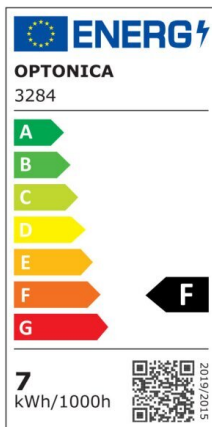

LED COB Downlight Round Rotatable

Power

5W

Light color

White
Light
(WH)

CE

RoHS

Technical specifications

Catalog number	3264
Beam angle	50°
Body Color	White
Brand	Optonica
Product Code	CB5-A1
Color Code	860
Color Designation	White Light (WH)
Color Of The Shell	White
Correlated Color Temperature	6000K
Dimmable	No
EAN Code	3800156632646
Energy Consumption	5 kWh/1000h
Energy Efficiency Label	F
Flux	375 lm
FLUX per watt	75lm/W
Input voltage	AC100-240V
Instant On	0.1s
IP	20
Items per box	50
Items per pack	1
Life span	25 000 Hours

Lumen maintenance at end of service life	70%
Material	Plastic
On/Off Cycles	25 000x
Operating Frequency	50-60Hz
Power	5W
Power Factor	0.9
Ra ≥	80
Size of package	100x100x60 mm
Size of product	φ90x40 mm
Hole Size	φ75x80 mm
Temperature	-30°C / +50°C
Warranty	2 Years
Wattage Equivalent	25W
Weight of Product	90 gr.