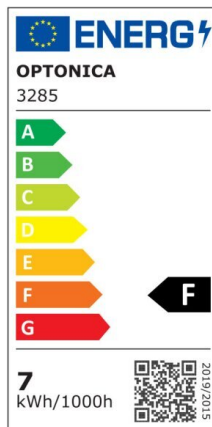

LED COB Downlight Round Rotatable

Power

5W

Light color

White
Light
(WH)

CE

RoHS

Technical specifications

Catalog number	3264
Beam angle	50°
Body Color	White
Brand	Optonica
Product Code	CB5-A1
Color Code	860
Color Designation	White Light (WH)
Color Of The Shell	White
Correlated Color Temperature	6000K
Dimmable	No
EAN Code	3800156632646
Energy Consumption	5 kWh/1000h
Energy Efficiency Label	F
Flux	375 lm
FLUX per watt	75lm/W
Input voltage	AC100-240V
Instant On	0.1s
IP	20
Items per box	50
Items per pack	1
Life span	25 000 Hours

Lumen maintenance at end of service life	70%
Material	Plastic
On/Off Cycles	25 000x
Operating Frequency	50-60Hz
Power	5W
Power Factor	0.9
Ra ≥	80
Size of package	100x100x60 mm
Size of product	φ90x40 mm
Hole Size	φ75x80 mm
Temperature	-30°C / +50°C
Warranty	2 Years
Wattage Equivalent	25W
Weight of Product	90 gr.