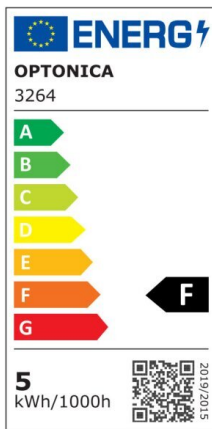

LED COB Downlight Round Rotatable

Power

5W

Light color

White
Light
(WH)

CE

RoHS

Technical specifications

Catalog number	3264
Beam angle	50°
Body Color	White
Brand	Optonica
Product Code	CB5-A1
Color Code	860
Color Designation	White Light (WH)
Color Of The Shell	White
Correlated Color Temperature	6000K
Dimmable	No
EAN Code	3800156632646
Energy Consumption	5 kWh/1000h
Energy Efficiency Label	F
Flux	375 lm
FLUX per watt	75lm/W
Input voltage	AC100-240V
Instant On	0.1s
IP	20
Items per box	50
Items per pack	1
Life span	25 000 Hours

Lumen maintenance at end of service life	70%
Material	Plastic
On/Off Cycles	25 000x
Operating Frequency	50-60Hz
Power	5W
Power Factor	0.9
Ra ≥	80
Size of package	100x100x60 mm
Size of product	φ90x40 mm
Hole Size	φ75x80 mm
Temperature	-30°C / +50°C
Warranty	2 Years
Wattage Equivalent	25W
Weight of Product	90 gr.