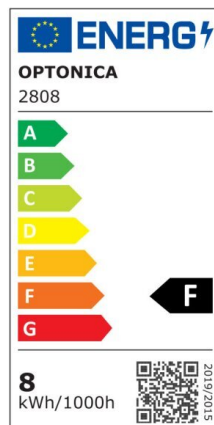

## LED Surface Ceiling Light

Power

8W

Light color

Warm  
White  
(WW)

CE

RoHS

## Technical specifications

Catalog number	2808
Beam angle	120°
Brand	Optonica
Body Color	White
Product Code	DL8-A3
Color Code	827

Color Designation	Warm White (WW)
Color Of The Shell	White
Correlated Color Temperature	2700K
Dimmable	No
EAN Code	3800156628083
Energy Consumption	8 kWh/1000h
Energy Efficiency Label	F
Flux	640 lm
FLUX per watt	80lm/W
Input voltage	AC220-240V
Instant On	0.1s
IP	65
Items per box	16
Items per pack	1
Life span	25 000 Hours
Lumen maintenance at end of service life	70%
Material	Plastic
Mercury Free	Yes
Mount Type	Ceiling
On/Off Cycles	100 000x
Operating Frequency	50-60Hz
Power	8W
Power Factor	0.9
Ra ≥	80
Size of package	280x280x100 mm
Size of product	φ270x102 mm
Temperature	-30°C / +50°C
Warranty	2 Years
Wattage Equivalent	43W
Weight of Product	550 gr.