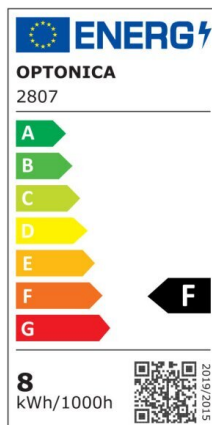

## LED Surface Ceiling Light

Power

8W

Light color

Warm  
White  
(WW)

CE

RoHS

## Technical specifications

Catalog number	2808
Beam angle	120°
Brand	Optonica
Body Color	White
Product Code	DL8-A3
Color Code	827

Color Designation	Warm White (WW)
Color Of The Shell	White
Correlated Color Temperature	2700K
Dimmable	No
EAN Code	3800156628083
Energy Consumption	8 kWh/1000h
Energy Efficiency Label	F
Flux	640 lm
FLUX per watt	80lm/W
Input voltage	AC220-240V
Instant On	0.1s
IP	65
Items per box	16
Items per pack	1
Life span	25 000 Hours
Lumen maintenance at end of service life	70%
Material	Plastic
Mercury Free	Yes
Mount Type	Ceiling
On/Off Cycles	100 000x
Operating Frequency	50-60Hz
Power	8W
Power Factor	0.9
Ra ≥	80
Size of package	280x280x100 mm
Size of product	φ270x102 mm
Temperature	-30°C / +50°C
Warranty	2 Years
Wattage Equivalent	43W
Weight of Product	550 gr.