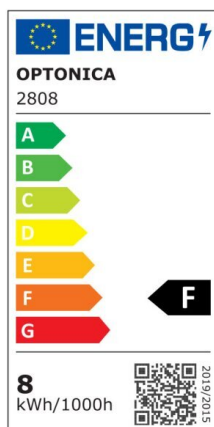

LED Surface Ceiling Light

Power

8W

Light color

Neutral
White
(NW)

CE

RoHS

Technical specifications

Catalog number	2807
Beam angle	120°
Brand	Optonica
Body Color	White
Product Code	DL8-A3
Color Code	845

Color Designation	Neutral White (NW)
Color Of The Shell	White
Correlated Color Temperature	4500K
Dimmable	No
EAN Code	3800156628076
Energy Consumption	8 kWh/1000h
Energy Efficiency Label	F
Flux	640 lm
FLUX per watt	80lm/W
Input voltage	AC220-240V
Instant On	0.1s
IP	65
Items per box	16
Items per pack	1
Life span	25 000 Hours
Lumen maintenance at end of service life	70%
Material	Plastic
Mount Type	Ceiling
On/Off Cycles	25 000x
Operating Frequency	50-60Hz
Power	8W
Power Factor	0.9
Ra \geq	80
Size of package	280x280x100 mm
Size of product	ϕ 270x102 mm
Temperature	-30°C / +50°C
Warranty	2 Years
Wattage Equivalent	43W
Weight of Product	550 gr.