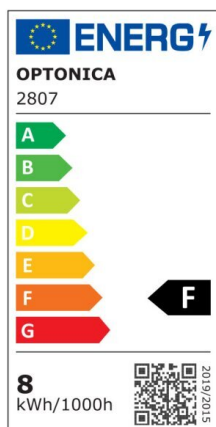

LED Surface Ceiling Light

Power

8W

Light color

Neutral
White
(NW)

CE

RoHS

Technical specifications

Catalog number	2807
Beam angle	120°
Brand	Optonica
Body Color	White
Product Code	DL8-A3
Color Code	845

Color Designation	Neutral White (NW)
Color Of The Shell	White
Correlated Color Temperature	4500K
Dimmable	No
EAN Code	3800156628076
Energy Consumption	8 kWh/1000h
Energy Efficiency Label	F
Flux	640 lm
FLUX per watt	80lm/W
Input voltage	AC220-240V
Instant On	0.1s
IP	65
Items per box	16
Items per pack	1
Life span	25 000 Hours
Lumen maintenance at end of service life	70%
Material	Plastic
Mount Type	Ceiling
On/Off Cycles	25 000x
Operating Frequency	50-60Hz
Power	8W
Power Factor	0.9
Ra \geq	80
Size of package	280x280x100 mm
Size of product	ϕ 270x102 mm
Temperature	-30°C / +50°C
Warranty	2 Years
Wattage Equivalent	43W
Weight of Product	550 gr.