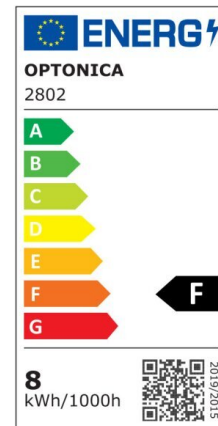

## LED Surface Ceiling

Power

8W

Light color

Warm  
White  
(WW)

CE

RoHS

## Technical specifications

Catalog number	2803
Beam angle	120°
Brand	Optonica
Body Color	White
Product Code	DL8-A2
Color Code	827

Color Designation	Warm White (WW)
Color Of The Shell	White
Correlated Color Temperature	2700K
Dimmable	No
EAN Code	3800156628038
Energy Consumption	8 kWh/1000h
Energy Efficiency Label	F
Flux	600 lm
FLUX per watt	75lm/W
Input voltage	AC220-240V
Instant On	0.1s
IP	54
Items per box	32
Items per pack	1
Life span	25 000 Hours
Lumen maintenance at end of service life	70%
Material	Plastic
Mercury Free	Yes
Mount Type	Ceiling
On/Off Cycles	100 000x
Operating Frequency	50-60Hz
Power	8W
Power Factor	0.9
Ra ≥	80
Size of package	165x95x60 mm
Size of product	160x90x51 mm
Temperature	-30°C / +50°C
Warranty	2 Years
Wattage Equivalent	40W
Weight of Product	143 gr.