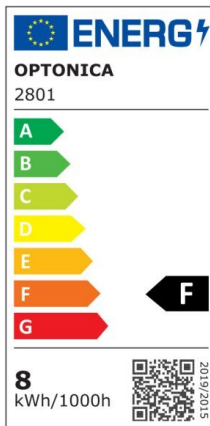

## LED Surface Ceiling

Power

8W

Light color

Warm  
White  
(WW)

CE

RoHS

## Technical specifications

Catalog number	2803
Beam angle	120°
Brand	Optonica
Body Color	White
Product Code	DL8-A2
Color Code	827

Color Designation	Warm White (WW)
Color Of The Shell	White
Correlated Color Temperature	2700K
Dimmable	No
EAN Code	3800156628038
Energy Consumption	8 kWh/1000h
Energy Efficiency Label	F
Flux	600 lm
FLUX per watt	75lm/W
Input voltage	AC220-240V
Instant On	0.1s
IP	54
Items per box	32
Items per pack	1
Life span	25 000 Hours
Lumen maintenance at end of service life	70%
Material	Plastic
Mercury Free	Yes
Mount Type	Ceiling
On/Off Cycles	100 000x
Operating Frequency	50-60Hz
Power	8W
Power Factor	0.9
Ra ≥	80
Size of package	165x95x60 mm
Size of product	160x90x51 mm
Temperature	-30°C / +50°C
Warranty	2 Years
Wattage Equivalent	40W
Weight of Product	143 gr.