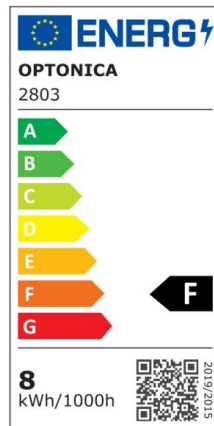

## LED Surface Ceiling

Power

8W

Light color

Warm  
White  
(WW)

CE

RoHS

## Technical specifications

Catalog number	2803
Beam angle	120°
Brand	Optonica
Body Color	White
Product Code	DL8-A2
Color Code	827

Color Designation	Warm White (WW)
Color Of The Shell	White
Correlated Color Temperature	2700K
Dimmable	No
EAN Code	3800156628038
Energy Consumption	8 kWh/1000h
Energy Efficiency Label	F
Flux	600 lm
FLUX per watt	75lm/W
Input voltage	AC220-240V
Instant On	0.1s
IP	54
Items per box	32
Items per pack	1
Life span	25 000 Hours
Lumen maintenance at end of service life	70%
Material	Plastic
Mercury Free	Yes
Mount Type	Ceiling
On/Off Cycles	100 000x
Operating Frequency	50-60Hz
Power	8W
Power Factor	0.9
Ra ≥	80
Size of package	165x95x60 mm
Size of product	160x90x51 mm
Temperature	-30°C / +50°C
Warranty	2 Years
Wattage Equivalent	40W
Weight of Product	143 gr.