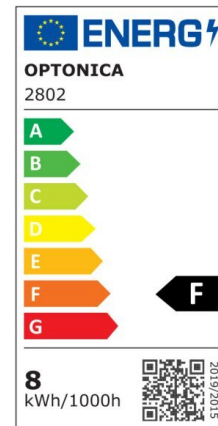

LED Surface Ceiling

Power

8W

Light color

Neutral
White
(NW)

CE

RoHS

Technical specifications

Catalog number	2802
Beam angle	120°
Brand	Optonica
Body Color	White
Product Code	DL8-A2
Color Code	845

Color Designation	Neutral White (NW)
Color Of The Shell	White
Correlated Color Temperature	4500K
Dimmable	No
EAN Code	3800156628021
Energy Consumption	8 kWh/1000h
Energy Efficiency Label	F
Flux	600 lm
FLUX per watt	75lm/W
Input voltage	AC220-240V
Instant On	0.1s
IP	54
Items per box	32
Items per pack	1
Life span	25 000 Hours
Lumen maintenance at end of service life	70%
Material	Plastic
Mercury Free	Yes
Mount Type	Ceiling
On/Off Cycles	100 000x
Operating Frequency	50-60Hz
Power	8W
Power Factor	0.9
Ra ≥	80
Size of package	165x95x60 mm
Size of product	160x90x51 mm
Temperature	-30°C / +50°C
Warranty	2 Years
Wattage Equivalent	40W
Weight of Product	143 gr.