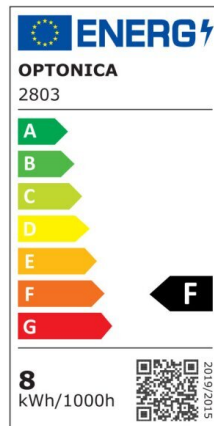

LED Surface Ceiling

Power

8W

Light color

Neutral
White
(NW)

CE

RoHS

Technical specifications

Catalog number	2802
Beam angle	120°
Brand	Optonica
Body Color	White
Product Code	DL8-A2
Color Code	845

Color Designation	Neutral White (NW)
Color Of The Shell	White
Correlated Color Temperature	4500K
Dimmable	No
EAN Code	3800156628021
Energy Consumption	8 kWh/1000h
Energy Efficiency Label	F
Flux	600 lm
FLUX per watt	75lm/W
Input voltage	AC220-240V
Instant On	0.1s
IP	54
Items per box	32
Items per pack	1
Life span	25 000 Hours
Lumen maintenance at end of service life	70%
Material	Plastic
Mercury Free	Yes
Mount Type	Ceiling
On/Off Cycles	100 000x
Operating Frequency	50-60Hz
Power	8W
Power Factor	0.9
Ra ≥	80
Size of package	165x95x60 mm
Size of product	160x90x51 mm
Temperature	-30°C / +50°C
Warranty	2 Years
Wattage Equivalent	40W
Weight of Product	143 gr.