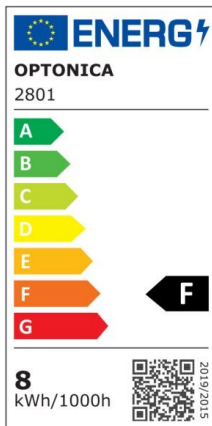

LED Surface Ceiling

Power

8W

Light color

Neutral
White
(NW)

CE

RoHS

Technical specifications

Catalog number	2802
Beam angle	120°
Brand	Optonica
Body Color	White
Product Code	DL8-A2
Color Code	845

Color Designation	Neutral White (NW)
Color Of The Shell	White
Correlated Color Temperature	4500K
Dimmable	No
EAN Code	3800156628021
Energy Consumption	8 kWh/1000h
Energy Efficiency Label	F
Flux	600 lm
FLUX per watt	75lm/W
Input voltage	AC220-240V
Instant On	0.1s
IP	54
Items per box	32
Items per pack	1
Life span	25 000 Hours
Lumen maintenance at end of service life	70%
Material	Plastic
Mercury Free	Yes
Mount Type	Ceiling
On/Off Cycles	100 000x
Operating Frequency	50-60Hz
Power	8W
Power Factor	0.9
Ra ≥	80
Size of package	165x95x60 mm
Size of product	160x90x51 mm
Temperature	-30°C / +50°C
Warranty	2 Years
Wattage Equivalent	40W
Weight of Product	143 gr.