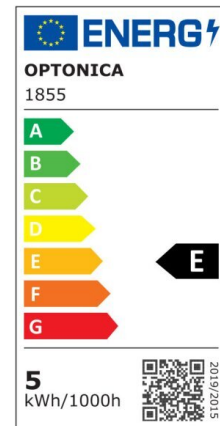

LED Filament Bulb A60 E27

Power

4W

Light color

White
Light
(WH)

CE

RoHS

Technical specifications

Catalog number	1857
Beam angle	300°
Brand	Optonica
Product Code	SP4-A4
Color Code	860
Color Designation	White Light (WH)
Correlated Color Temperature	6000K
Dimmable	No
EAN Code	3800156618572
Energy Consumption	4 kWh/1000h
Energy Efficiency Label	F
Flux	400 lm
FLUX per watt	120lm/W
Input voltage	AC175-265V
Instant On	0.2s
IP	20
Items per box	100
Items per pack	1
Life span	25 000 Hours
Lumen maintenance at end of service life	70%

Material	Glass
Mercury Free	Yes
On/Off Cycles	100 000x
Operating Frequency	50-60Hz
Power	4W
Power Factor	0.5
Power LED	4W
Ra ≥	80
Size of Box	705x360x255 mm
Size of package	115x60x60 mm
Size of product	60x106 mm
Socket	E27
Temperature	-30°C / +50°C
Warranty	2 Years
Wattage Equivalent	32W
Weight of Product	65 gr.