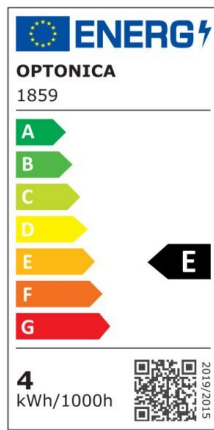

LED Filament Bulb A60 E27

Power

4W

Light color

White
Light
(WH)

CE

RoHS

Technical specifications

Catalog number	1857
Beam angle	300°
Brand	Optonica
Product Code	SP4-A4
Color Code	860
Color Designation	White Light (WH)
Correlated Color Temperature	6000K
Dimmable	No
EAN Code	3800156618572
Energy Consumption	4 kWh/1000h
Energy Efficiency Label	F
Flux	400 lm
FLUX per watt	120lm/W
Input voltage	AC175-265V
Instant On	0.2s
IP	20
Items per box	100
Items per pack	1
Life span	25 000 Hours
Lumen maintenance at end of service life	70%

Material	Glass
Mercury Free	Yes
On/Off Cycles	100 000x
Operating Frequency	50-60Hz
Power	4W
Power Factor	0.5
Power LED	4W
Ra ≥	80
Size of Box	705x360x255 mm
Size of package	115x60x60 mm
Size of product	60x106 mm
Socket	E27
Temperature	-30°C / +50°C
Warranty	2 Years
Wattage Equivalent	32W
Weight of Product	65 gr.