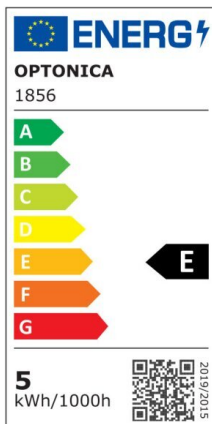

LED Filament Bulb A60 E27

Power

4W

Light color

White
Light
(WH)

CE

RoHS

Technical specifications

Catalog number	1857
Beam angle	300°
Brand	Optonica
Product Code	SP4-A4
Color Code	860
Color Designation	White Light (WH)
Correlated Color Temperature	6000K
Dimmable	No
EAN Code	3800156618572
Energy Consumption	4 kWh/1000h
Energy Efficiency Label	F
Flux	400 lm
FLUX per watt	120lm/W
Input voltage	AC175-265V
Instant On	0.2s
IP	20
Items per box	100
Items per pack	1
Life span	25 000 Hours
Lumen maintenance at end of service life	70%

Material	Glass
Mercury Free	Yes
On/Off Cycles	100 000x
Operating Frequency	50-60Hz
Power	4W
Power Factor	0.5
Power LED	4W
Ra ≥	80
Size of Box	705x360x255 mm
Size of package	115x60x60 mm
Size of product	60x106 mm
Socket	E27
Temperature	-30°C / +50°C
Warranty	2 Years
Wattage Equivalent	32W
Weight of Product	65 gr.