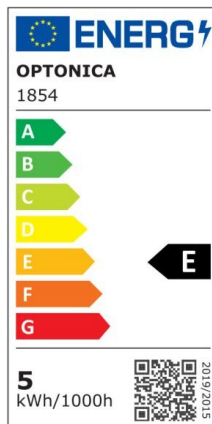

LED Filament Bulb A60 E27

Power

4W

Light color

White
Light
(WH)

CE

RoHS

Technical specifications

Catalog number	1857
Beam angle	300°
Brand	Optonica
Product Code	SP4-A4
Color Code	860
Color Designation	White Light (WH)
Correlated Color Temperature	6000K
Dimmable	No
EAN Code	3800156618572
Energy Consumption	4 kWh/1000h
Energy Efficiency Label	F
Flux	400 lm
FLUX per watt	120lm/W
Input voltage	AC175-265V
Instant On	0.2s
IP	20
Items per box	100
Items per pack	1
Life span	25 000 Hours
Lumen maintenance at end of service life	70%

Material	Glass
Mercury Free	Yes
On/Off Cycles	100 000x
Operating Frequency	50-60Hz
Power	4W
Power Factor	0.5
Power LED	4W
Ra ≥	80
Size of Box	705x360x255 mm
Size of package	115x60x60 mm
Size of product	60x106 mm
Socket	E27
Temperature	-30°C / +50°C
Warranty	2 Years
Wattage Equivalent	32W
Weight of Product	65 gr.