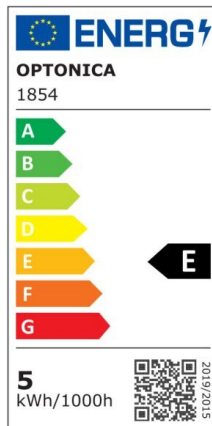

LED Filament Bulb A60 E27

Power

4W

Light color

White
Light
(WH)

CE

RoHS

Technical specifications

Catalog number	1857
Beam angle	300°
Brand	Optonica
Product Code	SP4-A4
Color Code	860
Color Designation	White Light (WH)
Correlated Color Temperature	6000K
Dimmable	No
EAN Code	3800156618572
Energy Consumption	4 kWh/1000h
Energy Efficiency Label	F
Flux	400 lm
FLUX per watt	120lm/W
Input voltage	AC175-265V
Instant On	0.2s
IP	20
Items per box	100
Items per pack	1
Life span	25 000 Hours
Lumen maintenance at end of service life	70%

Material	Glass
Mercury Free	Yes
On/Off Cycles	100 000x
Operating Frequency	50-60Hz
Power	4W
Power Factor	0.5
Power LED	4W
Ra ≥	80
Size of Box	705x360x255 mm
Size of package	115x60x60 mm
Size of product	60x106 mm
Socket	E27
Temperature	-30°C / +50°C
Warranty	2 Years
Wattage Equivalent	32W
Weight of Product	65 gr.