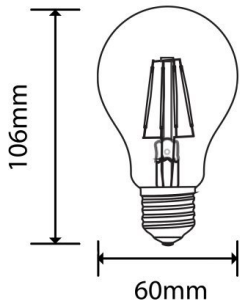

LED Filament Bulb A60 E27

Power

4W

Light color

White
Light
(WH)

CE

RoHS

Technical specifications

Catalog number	1857
Beam angle	300°
Brand	Optonica
Product Code	SP4-A4
Color Code	860
Color Designation	White Light (WH)
Correlated Color Temperature	6000K
Dimmable	No
EAN Code	3800156618572
Energy Consumption	4 kWh/1000h
Energy Efficiency Label	F
Flux	400 lm
FLUX per watt	120lm/W
Input voltage	AC175-265V
Instant On	0.2s
IP	20
Items per box	100
Items per pack	1
Life span	25 000 Hours
Lumen maintenance at end of service life	70%

Material	Glass
Mercury Free	Yes
On/Off Cycles	100 000x
Operating Frequency	50-60Hz
Power	4W
Power Factor	0.5
Power LED	4W
Ra ≥	80
Size of Box	705x360x255 mm
Size of package	115x60x60 mm
Size of product	60x106 mm
Socket	E27
Temperature	-30°C / +50°C
Warranty	2 Years
Wattage Equivalent	32W
Weight of Product	65 gr.