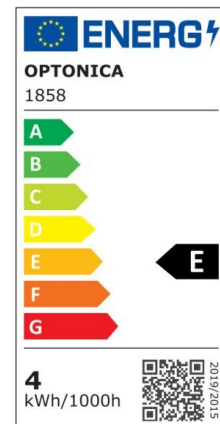

LED Filament Bulb A60 E27

Power

4W

Light color

White
Light
(WH)

CE

RoHS

Technical specifications

Catalog number	1857
Beam angle	300°
Brand	Optonica
Product Code	SP4-A4
Color Code	860
Color Designation	White Light (WH)
Correlated Color Temperature	6000K
Dimmable	No
EAN Code	3800156618572
Energy Consumption	4 kWh/1000h
Energy Efficiency Label	F
Flux	400 lm
FLUX per watt	120lm/W
Input voltage	AC175-265V
Instant On	0.2s
IP	20
Items per box	100
Items per pack	1
Life span	25 000 Hours
Lumen maintenance at end of service life	70%

Material	Glass
Mercury Free	Yes
On/Off Cycles	100 000x
Operating Frequency	50-60Hz
Power	4W
Power Factor	0.5
Power LED	4W
Ra ≥	80
Size of Box	705x360x255 mm
Size of package	115x60x60 mm
Size of product	60x106 mm
Socket	E27
Temperature	-30°C / +50°C
Warranty	2 Years
Wattage Equivalent	32W
Weight of Product	65 gr.