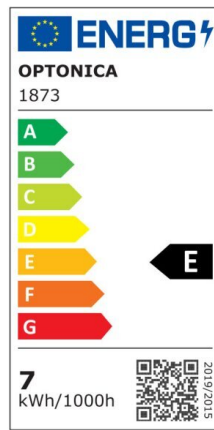

LED Filament Bulb A60 E27

Power

4W

Light color

White
Light
(WH)

CE

RoHS

Technical specifications

Catalog number	1857
Beam angle	300°
Brand	Optonica
Product Code	SP4-A4
Color Code	860
Color Designation	White Light (WH)
Correlated Color Temperature	6000K
Dimmable	No
EAN Code	3800156618572
Energy Consumption	4 kWh/1000h
Energy Efficiency Label	F
Flux	400 lm
FLUX per watt	120lm/W
Input voltage	AC175-265V
Instant On	0.2s
IP	20
Items per box	100
Items per pack	1
Life span	25 000 Hours
Lumen maintenance at end of service life	70%

Material	Glass
Mercury Free	Yes
On/Off Cycles	100 000x
Operating Frequency	50-60Hz
Power	4W
Power Factor	0.5
Power LED	4W
Ra ≥	80
Size of Box	705x360x255 mm
Size of package	115x60x60 mm
Size of product	60x106 mm
Socket	E27
Temperature	-30°C / +50°C
Warranty	2 Years
Wattage Equivalent	32W
Weight of Product	65 gr.