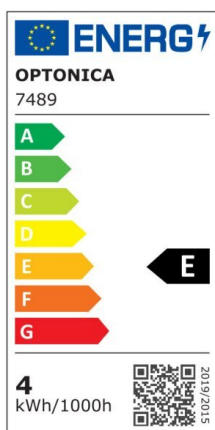

LED Wall Light Round 4 Diods Grey Body

Power

4W

Light color

Neutral
White
(NW)

CE

RoHS

Technical specifications

Catalog number	7492
Beam angle	90°
Body Color	Grey
Brand	Optonica
Product Code	WL4-A1

Color Code	840
Color Designation	Neutral White (NW)
Color Of The Shell	Grey
Correlated Color Temperature	4000K
EAN Code	3800156674929
Dimmable	No
Energy Consumption	4 kWh/1000h
Energy Efficiency Label	E
Flux	440 lm
FLUX per watt	110lm/W
Input voltage	AC220-240V
Instant On	0.1s
IP	54
Items per box	20
Items per pack	1
LED Type	Cree
Life span	25 000 Hours
Lumen maintenance at end of service life	70%
Material	Aluminium
Mount Type	Wall Installation
On/Off Cycles	25 000x
Operating Frequency	50-60Hz
Power	4W
Power Factor	0.9
Size of package	115x115x115 mm
Size of product	φ110 mm
Temperature	-30°C / +50°C
Warranty	2 Years
Wattage Equivalent	29W
Weight of Product	647 gr.