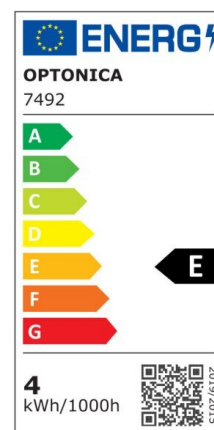

LED Wall Light Round 4 Diods Grey Body

Power

4W

Light color

Neutral
White
(NW)

CE

RoHS

Technical specifications

Catalog number	7492
Beam angle	90°
Body Color	Grey
Brand	Optonica
Product Code	WL4-A1

Color Code	840
Color Designation	Neutral White (NW)
Color Of The Shell	Grey
Correlated Color Temperature	4000K
EAN Code	3800156674929
Dimmable	No
Energy Consumption	4 kWh/1000h
Energy Efficiency Label	E
Flux	440 lm
FLUX per watt	110lm/W
Input voltage	AC220-240V
Instant On	0.1s
IP	54
Items per box	20
Items per pack	1
LED Type	Cree
Life span	25 000 Hours
Lumen maintenance at end of service life	70%
Material	Aluminium
Mount Type	Wall Installation
On/Off Cycles	25 000x
Operating Frequency	50-60Hz
Power	4W
Power Factor	0.9
Size of package	115x115x115 mm
Size of product	φ110 mm
Temperature	-30°C / +50°C
Warranty	2 Years
Wattage Equivalent	29W
Weight of Product	647 gr.