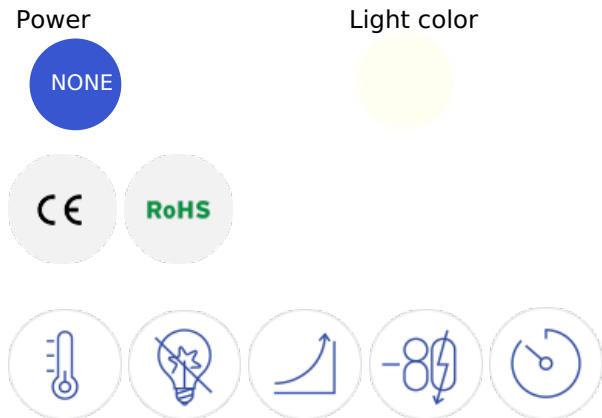

## LED Lawn Lamp Aluminium 80cm Dark Grey

## Technical specifications

|                       |                |
|-----------------------|----------------|
| Catalog number        | 9315           |
| Body Color            | Grey           |
| Brand                 | Optonica       |
| Product Code          | GD1-A7         |
| Color Of The Shell    | Grey           |
| EAN Code              | 3800156693159  |
| Input voltage         | AC220-240V     |
| Instant On            | 0.1s           |
| Items per box         | 16             |
| Items per pack        | 1              |
| IP                    | 54             |
| Material              | Aluminium + PC |
| Max Incandescent Lamp | Max.16W        |