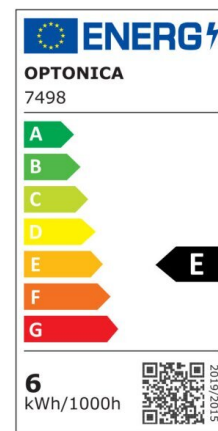

LED Wall Light Round Grey Body

Power

6W

Light color

Neutral White (NW)

CE

RoHS

Technical specifications

Catalog number	7498
Beam angle	90°
Body Color	Grey
Brand	Optonica
Product Code	WL6-A5

Color Code	840
Color Designation	Neutral White (NW)
Color Of The Shell	Grey
Correlated Color Temperature	4000K
Dimmable	No
EAN Code	3800156674981
Energy Consumption	6 kWh/1000h
Energy Efficiency Label	E
Flux	660 lm
FLUX per watt	110lm/W
Input voltage	AC220-240V
Instant On	0.1s
IP	54
Items per box	20
Items per pack	1
LED Type	Cree
Life span	25 000 Hours
Lumen maintenance at end of service life	70%
Material	Aluminium
On/Off Cycles	25 000x
Operating Frequency	50-60Hz
Power	6W
Power Factor	0.9
Size of package	115x115x115 mm
Size of product	φ110 mm
Temperature	-30°C / +50°C
Warranty	2 Years
Wattage Equivalent	44W
Weight of Product	705 gr.