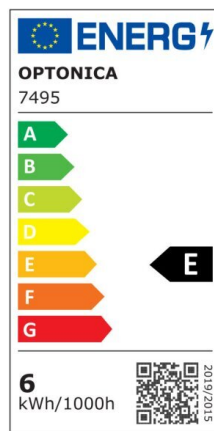

LED Wall Light Round Grey Body

Power

6W

Light color

Neutral White (NW)

CE

RoHS

Technical specifications

Catalog number	7498
Beam angle	90°
Body Color	Grey
Brand	Optonica
Product Code	WL6-A5

Color Code	840
Color Designation	Neutral White (NW)
Color Of The Shell	Grey
Correlated Color Temperature	4000K
Dimmable	No
EAN Code	3800156674981
Energy Consumption	6 kWh/1000h
Energy Efficiency Label	E
Flux	660 lm
FLUX per watt	110lm/W
Input voltage	AC220-240V
Instant On	0.1s
IP	54
Items per box	20
Items per pack	1
LED Type	Cree
Life span	25 000 Hours
Lumen maintenance at end of service life	70%
Material	Aluminium
On/Off Cycles	25 000x
Operating Frequency	50-60Hz
Power	6W
Power Factor	0.9
Size of package	115x115x115 mm
Size of product	φ110 mm
Temperature	-30°C / +50°C
Warranty	2 Years
Wattage Equivalent	44W
Weight of Product	705 gr.