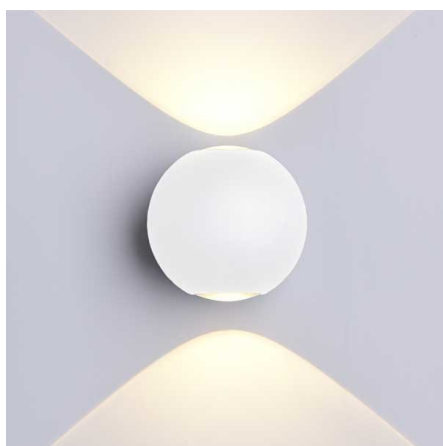

LED Wall Light Round White Body

Power

6W

Light color

Neutral
White
(NW)

CE

RoHS

Technical specifications

Catalog number	7496
Beam angle	90°
Body Color	White
Brand	Optonica
Product Code	WL6-A5

Color Code	840
Color Designation	Neutral White (NW)
Color Of The Shell	White
Correlated Color Temperature	4000K
Dimmable	No
EAN Code	3800156674967
Energy Consumption	6 kWh/1000h
Energy Efficiency Label	A+
Flux	660 lm
FLUX per watt	110lm/W
Input voltage	AC220-240V
Instant On	0.1s
IP	54
Items per box	20
Items per pack	1
LED Type	Cree
Life span	25 000 Hours
Lumen maintenance at end of service life	70%
Material	Aluminium
Mercury Free	Yes
On/Off Cycles	100 000x
Operating Frequency	50-60Hz
Power	6W
Power Factor	0.9
Size of package	115x115x115 mm
Size of product	φ110 mm
Temperature	-30°C / +50°C
Warranty	2 Years
Wattage Equivalent	44W
Weight of Product	705 gr.