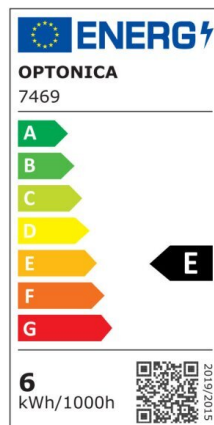

LED Wall Light White Body

Power

6W

Light color

Warm
White
(WW)

CE

RoHS

Technical specifications

Catalog number	7469
Beam angle	15°-90°
Brand	Optonica
Body Color	White
Product Code	WL6-A3
Color Code	830

Color Designation	Warm White (WW)
Color Of The Shell	White
Correlated Color Temperature	3000K
Dimmable	No
EAN Code	3800156674691
Energy Consumption	6 kWh/1000h
Energy Efficiency Label	E
Flux	660 lm
FLUX per watt	110lm/W
Input voltage	AC220-240V
Instant On	0.1s
IP	54
Items per box	20
Items per pack	1
LED Type	Cree
Life span	25 000 Hours
Lumen maintenance at end of service life	70%
Material	Aluminium
On/Off Cycles	25 000x
Operating Frequency	50-60Hz
Power	6W
Power Factor	0.9
Size of package	235x120x120 mm
Size of product	200x90x90 mm
Temperature	-30°C / +50°C
Warranty	2 Years
Wattage Equivalent	44W
Weight of Product	930 gr.