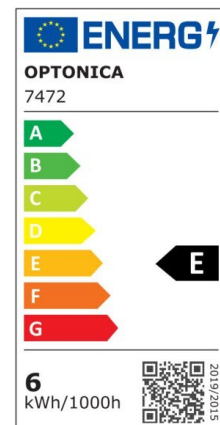

LED Wall Light White Body

Power

6W

Light color

Warm
White
(WW)

CE

RoHS

Technical specifications

Catalog number	7469
Beam angle	15°-90°
Brand	Optonica
Body Color	White
Product Code	WL6-A3
Color Code	830

Color Designation	Warm White (WW)
Color Of The Shell	White
Correlated Color Temperature	3000K
Dimmable	No
EAN Code	3800156674691
Energy Consumption	6 kWh/1000h
Energy Efficiency Label	E
Flux	660 lm
FLUX per watt	110lm/W
Input voltage	AC220-240V
Instant On	0.1s
IP	54
Items per box	20
Items per pack	1
LED Type	Cree
Life span	25 000 Hours
Lumen maintenance at end of service life	70%
Material	Aluminium
On/Off Cycles	25 000x
Operating Frequency	50-60Hz
Power	6W
Power Factor	0.9
Size of package	235x120x120 mm
Size of product	200x90x90 mm
Temperature	-30°C / +50°C
Warranty	2 Years
Wattage Equivalent	44W
Weight of Product	930 gr.