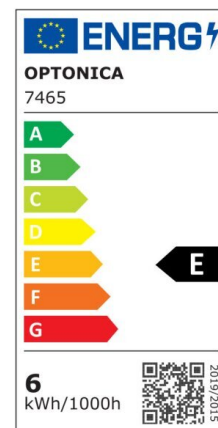

LED Wall Light Grey Body Round

Power

6W

Light color

Warm White (WW)

CE

RoHS

Technical specifications

Catalog number	7465
Beam angle	Adjustable 0°-90°
Body Color	Grey
Brand	Optonica
Product Code	WL6-A2

Color Code	830
Color Designation	Warm White (WW)
Color Of The Shell	Grey
Correlated Color Temperature	3000K
Dimmable	No
EAN Code	3800156674653
Energy Consumption	6 kWh/1000h
Energy Efficiency Label	E
Flux	660 lm
FLUX per watt	110lm/W
Input voltage	AC220-240V
Instant On	0.1s
IP	54
Items per box	20
Items per pack	1
LED Type	Epistar
Life span	25 000 Hours
Lumen maintenance at end of service life	70%
Material	Aluminium
Mercury Free	Yes
On/Off Cycles	100 000x
Operating Frequency	50-60Hz
Power	6W
Power Factor	0.9
Size of package	155x125x115 mm
Size of product	φ140x100 mm
Temperature	-30°C / +50°C
Warranty	2 Years
Wattage Equivalent	44W
Weight of Product	708 gr.