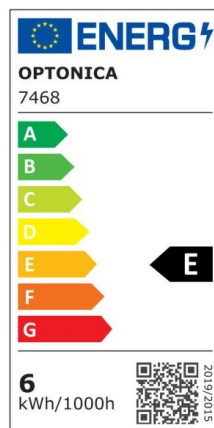

LED Wall Light Grey Body Round

Power

6W

Light color

Warm White (WW)

CE

RoHS

Technical specifications

Catalog number	7465
Beam angle	Adjustable 0°-90°
Body Color	Grey
Brand	Optonica
Product Code	WL6-A2

Color Code	830
Color Designation	Warm White (WW)
Color Of The Shell	Grey
Correlated Color Temperature	3000K
Dimmable	No
EAN Code	3800156674653
Energy Consumption	6 kWh/1000h
Energy Efficiency Label	E
Flux	660 lm
FLUX per watt	110lm/W
Input voltage	AC220-240V
Instant On	0.1s
IP	54
Items per box	20
Items per pack	1
LED Type	Epistar
Life span	25 000 Hours
Lumen maintenance at end of service life	70%
Material	Aluminium
Mercury Free	Yes
On/Off Cycles	100 000x
Operating Frequency	50-60Hz
Power	6W
Power Factor	0.9
Size of package	155x125x115 mm
Size of product	φ140x100 mm
Temperature	-30°C / +50°C
Warranty	2 Years
Wattage Equivalent	44W
Weight of Product	708 gr.