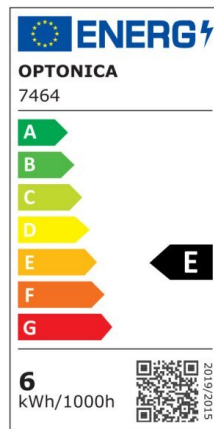

LED Wall Light Black Body Round

Power

6W

Light color

Neutral White (NW)

CE

RoHS

Technical specifications

Catalog number	7467
Beam angle	Adjustable
Body Color	Black
Brand	Optonica
Product Code	WL6-A2

Color Code	840
Color Designation	Neutral White (NW)
Color Of The Shell	Black
Correlated Color Temperature	4000K
Dimmable	No
EAN Code	3800156674677
Energy Consumption	6 kWh/1000h
Energy Efficiency Label	E
Flux	660 lm
FLUX per watt	110lm/W
Input voltage	AC220-240V
Instant On	0.1s
Items per box	20
Items per pack	1
IP	54
LED Type	Epistar
Life span	25 000 Hours
Lumen maintenance at end of service life	70%
Material	Aluminium
On/Off Cycles	25 000x
Operating Frequency	50-60Hz
Power	6W
Power Factor	0.9
Size of package	155x125x115 mm
Size of product	φ140x100 mm
Temperature	-30°C / +50°C
Warranty	2 Years
Wattage Equivalent	44W
Weight of Product	708 gr.