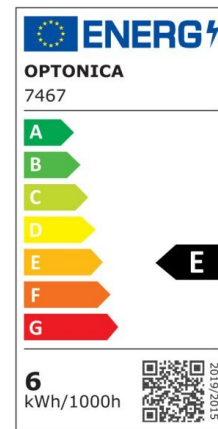

## LED Wall Light Black Body Round

Power

6W

Light color

Neutral White (NW)

CE

RoHS

## Technical specifications

Catalog number	7467
Beam angle	Adjustable
Body Color	Black
Brand	Optonica
Product Code	WL6-A2

Color Code	840
Color Designation	Neutral White (NW)
Color Of The Shell	Black
Correlated Color Temperature	4000K
Dimmable	No
EAN Code	3800156674677
Energy Consumption	6 kWh/1000h
Energy Efficiency Label	E
Flux	660 lm
FLUX per watt	110lm/W
Input voltage	AC220-240V
Instant On	0.1s
Items per box	20
Items per pack	1
IP	54
LED Type	Epistar
Life span	25 000 Hours
Lumen maintenance at end of service life	70%
Material	Aluminium
Mercury Free	Yes
On/Off Cycles	100 000x
Operating Frequency	50-60Hz
Power	6W
Power Factor	0.9
Size of package	155x125x115 mm
Size of product	φ140x100 mm
Temperature	-30°C / +50°C
Warranty	2 Years
Wattage Equivalent	44W
Weight of Product	708 gr.