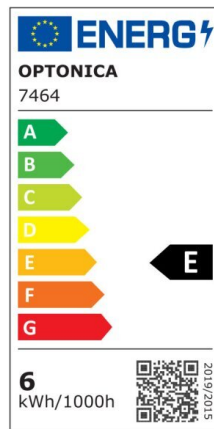

## LED Wall Light Black Body Round

Power

6W

Light color

Neutral White (NW)

CE

RoHS

## Technical specifications

Catalog number	7467
Beam angle	Adjustable
Body Color	Black
Brand	Optonica
Product Code	WL6-A2

Color Code	840
Color Designation	Neutral White (NW)
Color Of The Shell	Black
Correlated Color Temperature	4000K
Dimmable	No
EAN Code	3800156674677
Energy Consumption	6 kWh/1000h
Energy Efficiency Label	E
Flux	660 lm
FLUX per watt	110lm/W
Input voltage	AC220-240V
Instant On	0.1s
Items per box	20
Items per pack	1
IP	54
LED Type	Epistar
Life span	25 000 Hours
Lumen maintenance at end of service life	70%
Material	Aluminium
Mercury Free	Yes
On/Off Cycles	100 000x
Operating Frequency	50-60Hz
Power	6W
Power Factor	0.9
Size of package	155x125x115 mm
Size of product	φ140x100 mm
Temperature	-30°C / +50°C
Warranty	2 Years
Wattage Equivalent	44W
Weight of Product	708 gr.