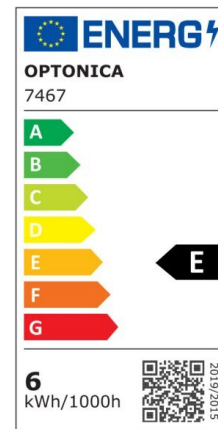

LED Wall Light Black Body Round

Power

6W

Light color

Neutral White (NW)

CE

RoHS

Technical specifications

Catalog number	7467
Beam angle	Adjustable
Body Color	Black
Brand	Optonica
Product Code	WL6-A2

Color Code	840
Color Designation	Neutral White (NW)
Color Of The Shell	Black
Correlated Color Temperature	4000K
Dimmable	No
EAN Code	3800156674677
Energy Consumption	6 kWh/1000h
Energy Efficiency Label	E
Flux	660 lm
FLUX per watt	110lm/W
Input voltage	AC220-240V
Instant On	0.1s
Items per box	20
Items per pack	1
IP	54
LED Type	Epistar
Life span	25 000 Hours
Lumen maintenance at end of service life	70%
Material	Aluminium
On/Off Cycles	25 000x
Operating Frequency	50-60Hz
Power	6W
Power Factor	0.9
Size of package	155x125x115 mm
Size of product	φ140x100 mm
Temperature	-30°C / +50°C
Warranty	2 Years
Wattage Equivalent	44W
Weight of Product	708 gr.