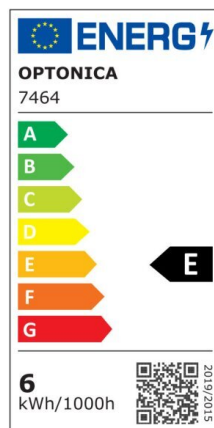

LED Wall Light Black Body Round

Power

6W

Light color

Warm
White
(WW)

CE

RoHS

Technical specifications

Catalog number	7464
Beam angle	Adjustable 0°-90°
Brand	Optonica
Body Color	Black
Product Code	WL6-A2

Color Code	830
Color Designation	Warm White (WW)
Color Of The Shell	Black
Correlated Color Temperature	3000K
Dimmable	No
EAN Code	3800156674646
Energy Consumption	6 kWh/1000h
Energy Efficiency Label	E
Flux	660 lm
FLUX per watt	110lm/W
Input voltage	AC220-240V
Instant On	0.1s
IP	54
Items per box	20
Items per pack	1
LED Type	Epistar
Life span	25 000 Hours
Lumen maintenance at end of service life	70%
Material	Aluminium
On/Off Cycles	25 000x
Operating Frequency	50-60Hz
Power	6W
Power Factor	0.9
Size of package	155x125x115 mm
Size of product	φ140x100 mm
Temperature	-30°C / +50°C
Warranty	2 Years
Wattage Equivalent	44W
Weight of Product	708 gr.