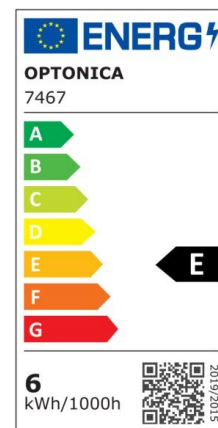

LED Wall Light Black Body Round

Power

6W

Light color

Warm
White
(WW)

CE

RoHS

Technical specifications

Catalog number	7464
Beam angle	Adjustable 0°-90°
Brand	Optonica
Body Color	Black
Product Code	WL6-A2

Color Code	830
Color Designation	Warm White (WW)
Color Of The Shell	Black
Correlated Color Temperature	3000K
Dimmable	No
EAN Code	3800156674646
Energy Consumption	6 kWh/1000h
Energy Efficiency Label	E
Flux	660 lm
FLUX per watt	110lm/W
Input voltage	AC220-240V
Instant On	0.1s
IP	54
Items per box	20
Items per pack	1
LED Type	Epistar
Life span	25 000 Hours
Lumen maintenance at end of service life	70%
Material	Aluminium
On/Off Cycles	25 000x
Operating Frequency	50-60Hz
Power	6W
Power Factor	0.9
Size of package	155x125x115 mm
Size of product	φ140x100 mm
Temperature	-30°C / +50°C
Warranty	2 Years
Wattage Equivalent	44W
Weight of Product	708 gr.