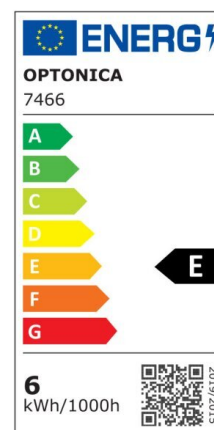

LED Wall Light White Body Round

Power

6W

Light color

Warm
White
(WW)

CE

RoHS

Technical specifications

Catalog number	7463
Beam angle	Adjustable 0°-90°
Body Color	White
Brand	Optonica
Product Code	WL6-A2

Color Code	830
Color Designation	Warm White (WW)
Color Of The Shell	White
Correlated Color Temperature	3000K
Dimmable	No
EAN Code	3800156674639
Energy Consumption	6 kWh/1000h
Energy Efficiency Label	E
Flux	660 lm
FLUX per watt	110lm/W
Input voltage	AC220-240V
Instant On	0.1s
IP	54
Items per box	20
Items per pack	1
LED Type	Epistar
Lumen maintenance at end of service life	70%
Material	Aluminium
On/Off Cycles	25 000x
Operating Frequency	50-60Hz
Power	6W
Power Factor	0.9
Size of package	155x125x115 mm
Size of product	φ140x100 mm
Temperature	-30°C / +50°C
Warranty	2 Years
Wattage Equivalent	44W
Weight of Product	708 gr.