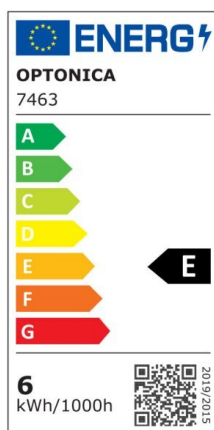

LED Wall Light White Body Round

Power

6W

Light color

Warm
White
(WW)

CE

RoHS

Technical specifications

Catalog number	7463
Beam angle	Adjustable 0°-90°
Body Color	White
Brand	Optonica
Product Code	WL6-A2

Color Code	830
Color Designation	Warm White (WW)
Color Of The Shell	White
Correlated Color Temperature	3000K
Dimmable	No
EAN Code	3800156674639
Energy Consumption	6 kWh/1000h
Energy Efficiency Label	E
Flux	660 lm
FLUX per watt	110lm/W
Input voltage	AC220-240V
Instant On	0.1s
IP	54
Items per box	20
Items per pack	1
LED Type	Epistar
Lumen maintenance at end of service life	70%
Material	Aluminium
On/Off Cycles	25 000x
Operating Frequency	50-60Hz
Power	6W
Power Factor	0.9
Size of package	155x125x115 mm
Size of product	φ140x100 mm
Temperature	-30°C / +50°C
Warranty	2 Years
Wattage Equivalent	44W
Weight of Product	708 gr.