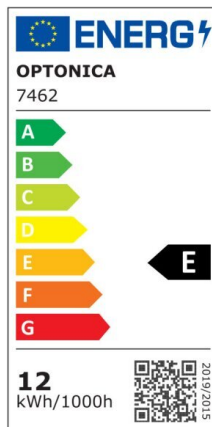

LED Wall Light Grey Body Square

Power

12W

Light color

Warm White (WW)

CE

RoHS

Technical specifications

Catalog number	7459
Beam angle	Adjustable 0°-90°
Body Color	Grey
Brand	Optonica
Product Code	WL12-A1
Color Code	830
Color Designation	Warm White (WW)
Color Of The Shell	Grey
Correlated Color Temperature	3000K
Dimmable	No
EAN Code	3800156674592
Energy Consumption	12 kWh/1000h
Energy Efficiency Label	E
Flux	1320 lm
FLUX per watt	110lm/W
Input voltage	AC220-240V
Instant On	0.1s
IP	54
Items per box	20
Items per pack	1
LED Type	Epistar
Life span	25 000 Hours
Lumen maintenance at end of service life	70%
Material	Aluminium
On/Off Cycles	25 000x
Operating Frequency	50-60Hz
Power	12W

Power Factor	0.9
Size of package	115x115x115 mm
Size of product	100x100x100 mm
Temperature	-30°C / +50°C
Wattage Equivalent	88W
Weight of Product	713 gr.
Warranty	2 Years