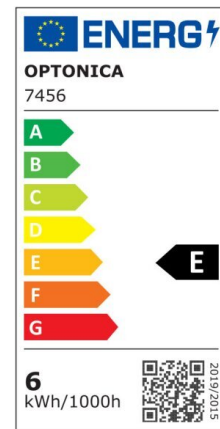

LED Wall Light Grey Body Square

Power

12W

Light color

Warm White (WW)

CE

RoHS

Technical specifications

Catalog number	7459
Beam angle	Adjustable 0°-90°
Body Color	Grey
Brand	Optonica
Product Code	WL12-A1
Color Code	830
Color Designation	Warm White (WW)
Color Of The Shell	Grey
Correlated Color Temperature	3000K
Dimmable	No
EAN Code	3800156674592
Energy Consumption	12 kWh/1000h
Energy Efficiency Label	E
Flux	1320 lm
FLUX per watt	110lm/W
Input voltage	AC220-240V
Instant On	0.1s
IP	54
Items per box	20
Items per pack	1
LED Type	Epistar
Life span	25 000 Hours
Lumen maintenance at end of service life	70%
Material	Aluminium
On/Off Cycles	25 000x
Operating Frequency	50-60Hz
Power	12W

Power Factor	0.9
Size of package	115x115x115 mm
Size of product	100x100x100 mm
Temperature	-30°C / +50°C
Wattage Equivalent	88W
Weight of Product	713 gr.
Warranty	2 Years