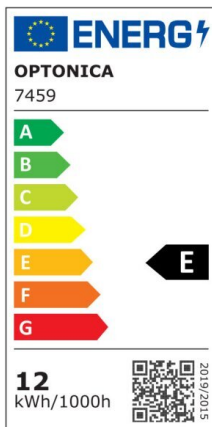

LED Wall Light Grey Body Square

Power

12W

Light color

Warm White (WW)

CE

RoHS

Technical specifications

Catalog number	7459
Beam angle	Adjustable 0°-90°
Body Color	Grey
Brand	Optonica
Product Code	WL12-A1
Color Code	830
Color Designation	Warm White (WW)
Color Of The Shell	Grey
Correlated Color Temperature	3000K
Dimmable	No
EAN Code	3800156674592
Energy Consumption	12 kWh/1000h
Energy Efficiency Label	E
Flux	1320 lm
FLUX per watt	110lm/W
Input voltage	AC220-240V
Instant On	0.1s
IP	54
Items per box	20
Items per pack	1
LED Type	Epistar
Life span	25 000 Hours
Lumen maintenance at end of service life	70%
Material	Aluminium
On/Off Cycles	25 000x
Operating Frequency	50-60Hz
Power	12W

Power Factor	0.9
Size of package	115x115x115 mm
Size of product	100x100x100 mm
Temperature	-30°C / +50°C
Wattage Equivalent	88W
Weight of Product	713 gr.
Warranty	2 Years