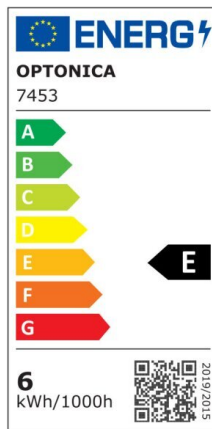

LED Wall Light Grey Body Square

Power

12W

Light color

Warm White (WW)

CE

RoHS

Technical specifications

Catalog number	7459
Beam angle	Adjustable 0°-90°
Body Color	Grey
Brand	Optonica
Product Code	WL12-A1
Color Code	830
Color Designation	Warm White (WW)
Color Of The Shell	Grey
Correlated Color Temperature	3000K
Dimmable	No
EAN Code	3800156674592
Energy Consumption	12 kWh/1000h
Energy Efficiency Label	E
Flux	1320 lm
FLUX per watt	110lm/W
Input voltage	AC220-240V
Instant On	0.1s
IP	54
Items per box	20
Items per pack	1
LED Type	Epistar
Life span	25 000 Hours
Lumen maintenance at end of service life	70%
Material	Aluminium
On/Off Cycles	25 000x
Operating Frequency	50-60Hz
Power	12W

Power Factor	0.9
Size of package	115x115x115 mm
Size of product	100x100x100 mm
Temperature	-30°C / +50°C
Wattage Equivalent	88W
Weight of Product	713 gr.
Warranty	2 Years