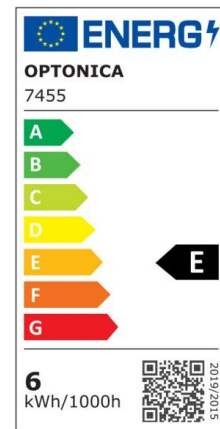

LED Wall Light Black Body Square

Power

6W

Light color

Neutral White (NW)

CE

RoHS

Technical specifications

Catalog number	7455
Beam angle	Adjustable 0°-90°
Brand	Optonica
Body Color	Black
Product Code	WL6-A1
Color Code	840
Color Designation	Neutral White (NW)
Color Of The Shell	Black
Correlated Color Temperature	4000K
Dimmable	No
EAN Code	3800156674554
Energy Consumption	6 kWh/1000h
Energy Efficiency Label	E
Flux	660 lm
FLUX per watt	110lm/W
Input voltage	AC220-240V
Instant On	0.1s
Items per box	20
Items per pack	1
IP	54
LED Type	Epistar
Life span	25 000 Hours
Lumen maintenance at end of service life	70%
Material	Aluminium
On/Off Cycles	100 000x
Operating Frequency	50-60Hz
Size of package	115x115x115 mm

Size of product	100x100x100 mm
Power	6W
Power Factor	0.9
Temperature	-30°C / +50°C
Wattage Equivalent	44W
Weight of Product	713 gr.
Warranty	2 Years