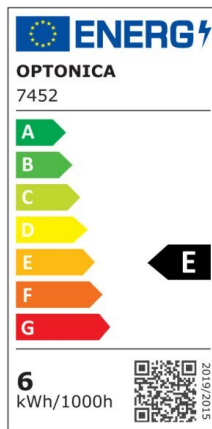

LED Wall Light Black Body Square

Power

6W

Light color

Neutral White (NW)

CE

RoHS

Technical specifications

Catalog number	7455
Beam angle	Adjustable 0°-90°
Brand	Optonica
Body Color	Black
Product Code	WL6-A1
Color Code	840
Color Designation	Neutral White (NW)
Color Of The Shell	Black
Correlated Color Temperature	4000K
Dimmable	No
EAN Code	3800156674554
Energy Consumption	6 kWh/1000h
Energy Efficiency Label	E
Flux	660 lm
FLUX per watt	110lm/W
Input voltage	AC220-240V
Instant On	0.1s
Items per box	20
Items per pack	1
IP	54
LED Type	Epistar
Life span	25 000 Hours
Lumen maintenance at end of service life	70%
Material	Aluminium
On/Off Cycles	100 000x
Operating Frequency	50-60Hz
Size of package	115x115x115 mm

Size of product	100x100x100 mm
Power	6W
Power Factor	0.9
Temperature	-30°C / +50°C
Wattage Equivalent	44W
Weight of Product	713 gr.
Warranty	2 Years