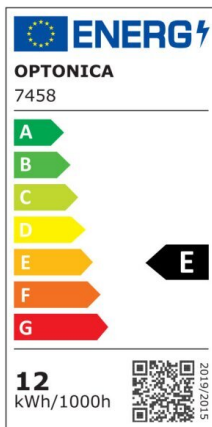

LED Wall Light Black Body Square

Power

6W

Light color

Neutral White (NW)

CE

RoHS

Technical specifications

Catalog number	7455
Beam angle	Adjustable 0°-90°
Brand	Optonica
Body Color	Black
Product Code	WL6-A1
Color Code	840
Color Designation	Neutral White (NW)
Color Of The Shell	Black
Correlated Color Temperature	4000K
Dimmable	No
EAN Code	3800156674554
Energy Consumption	6 kWh/1000h
Energy Efficiency Label	E
Flux	660 lm
FLUX per watt	110lm/W
Input voltage	AC220-240V
Instant On	0.1s
Items per box	20
Items per pack	1
IP	54
LED Type	Epistar
Life span	25 000 Hours
Lumen maintenance at end of service life	70%
Material	Aluminium
On/Off Cycles	100 000x
Operating Frequency	50-60Hz
Size of package	115x115x115 mm

Size of product	100x100x100 mm
Power	6W
Power Factor	0.9
Temperature	-30°C / +50°C
Wattage Equivalent	44W
Weight of Product	713 gr.
Warranty	2 Years