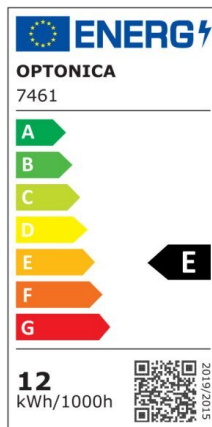

LED Wall Light Black Body Square

Power

6W

Light color

Neutral White (NW)

CE

RoHS

Technical specifications

Catalog number	7455
Beam angle	Adjustable 0°-90°
Brand	Optonica
Body Color	Black
Product Code	WL6-A1
Color Code	840
Color Designation	Neutral White (NW)
Color Of The Shell	Black
Correlated Color Temperature	4000K
Dimmable	No
EAN Code	3800156674554
Energy Consumption	6 kWh/1000h
Energy Efficiency Label	E
Flux	660 lm
FLUX per watt	110lm/W
Input voltage	AC220-240V
Instant On	0.1s
Items per box	20
Items per pack	1
IP	54
LED Type	Epistar
Life span	25 000 Hours
Lumen maintenance at end of service life	70%
Material	Aluminium
On/Off Cycles	100 000x
Operating Frequency	50-60Hz
Size of package	115x115x115 mm

Size of product	100x100x100 mm
Power	6W
Power Factor	0.9
Temperature	-30°C / +50°C
Wattage Equivalent	44W
Weight of Product	713 gr.
Warranty	2 Years