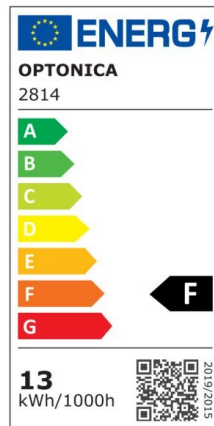

LED Surface Ceiling 120°

Power

13W

Light color

Warm
White
(WW)

CE

RoHS

Technical specifications

Catalog number	2814
Beam angle	120°
Body Color	White
Brand	Optonica
Product Code	DL13-A1
Color Code	827

Color Designation	Warm White (WW)
Color Of The Shell	White
Correlated Color Temperature	2700K
Dimmable	No
Energy Consumption	13 kWh/1000h
Energy Efficiency Label	F
Flux	1050 lm
FLUX per watt	80lm/W
Input voltage	AC220-240V
Instant On	0.1s
IP	65
Items per box	10
Items per pack	1
Life span	25 000 Hours
Lumen maintenance at end of service life	70%
Material	Plastic
Mercury Free	Yes
On/Off Cycles	100 000x
Operating Frequency	50-60Hz
Power	13W
Power Factor	0.9
Ra ≥	80
Size of package	325x330x110 mm
Size of product	φ320x113 mm
Temperature	-30°C / +50°C
Warranty	2 Years
Wattage Equivalent	70W
Weight of Product	814 gr.