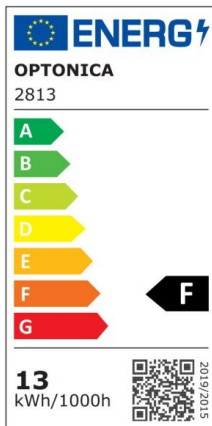

LED Surface Ceiling 120°

Power

13W

Light color

Warm
White
(WW)

CE

RoHS

Technical specifications

Catalog number	2814
Beam angle	120°
Body Color	White
Brand	Optonica
Product Code	DL13-A1
Color Code	827

Color Designation	Warm White (WW)
Color Of The Shell	White
Correlated Color Temperature	2700K
Dimmable	No
Energy Consumption	13 kWh/1000h
Energy Efficiency Label	F
Flux	1050 lm
FLUX per watt	80lm/W
Input voltage	AC220-240V
Instant On	0.1s
IP	65
Items per box	10
Items per pack	1
Life span	25 000 Hours
Lumen maintenance at end of service life	70%
Material	Plastic
Mercury Free	Yes
On/Off Cycles	100 000x
Operating Frequency	50-60Hz
Power	13W
Power Factor	0.9
Ra ≥	80
Size of package	325x330x110 mm
Size of product	φ320x113 mm
Temperature	-30°C / +50°C
Warranty	2 Years
Wattage Equivalent	70W
Weight of Product	814 gr.